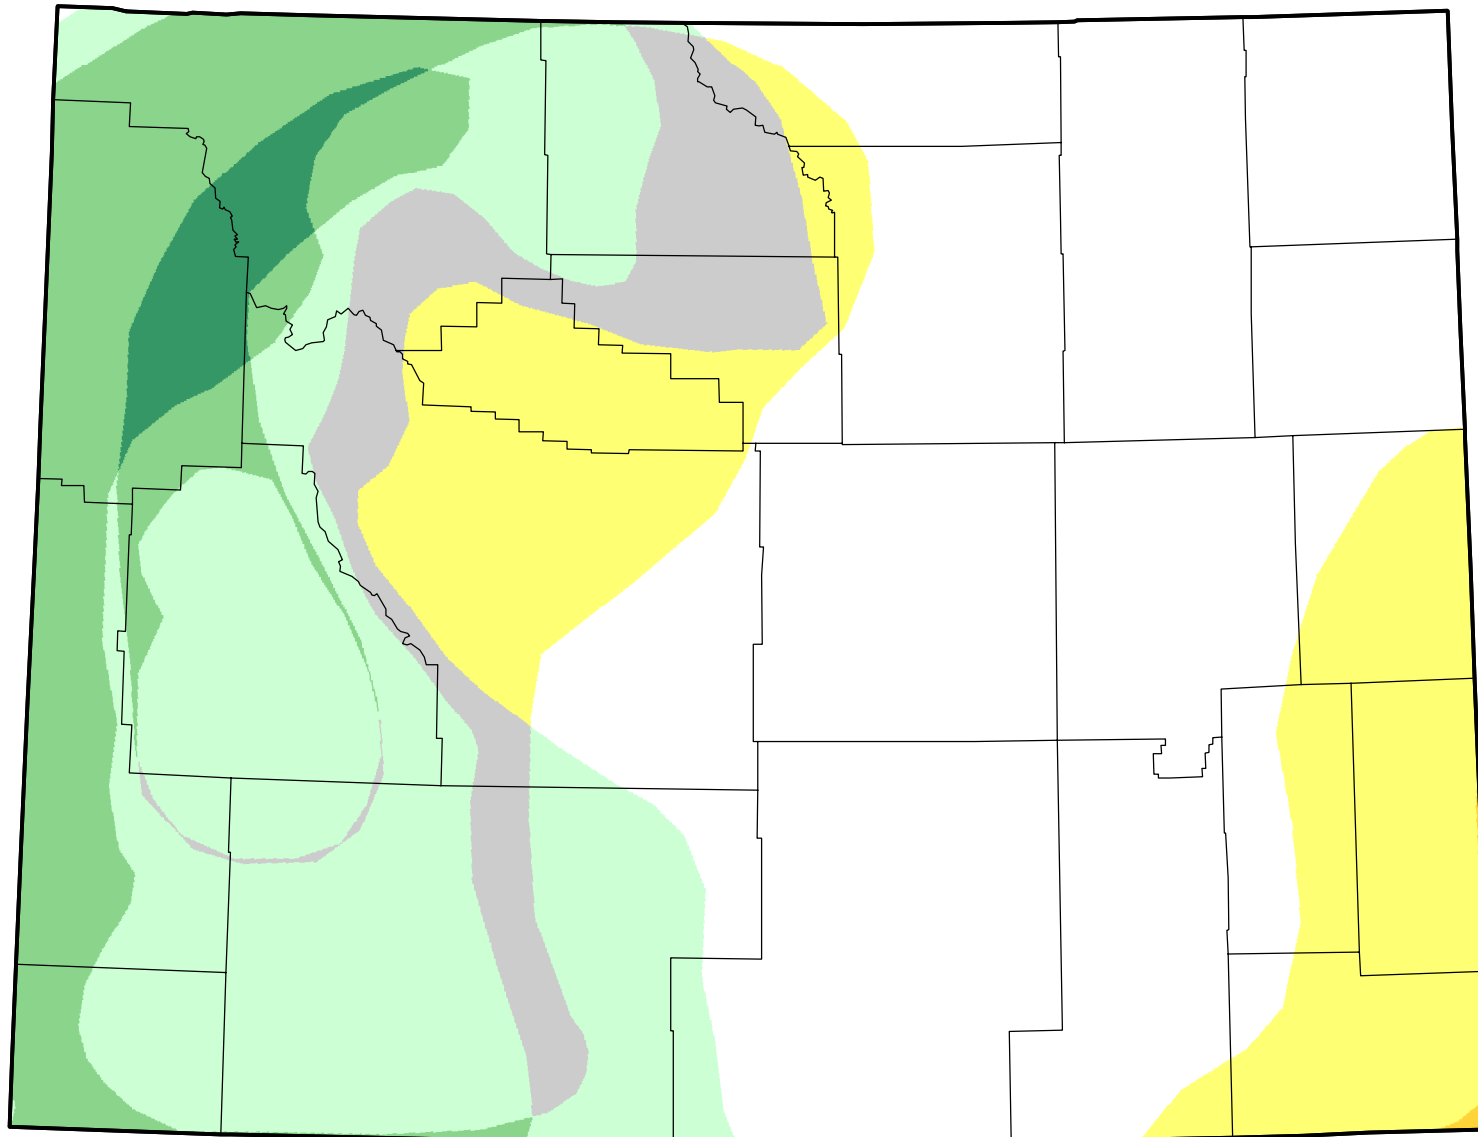

U.S. Drought Monitor Class Change - Wyoming

26 Week

December 7, 2010
compared to
June 10, 2010

droughtmonitor.unl.edu

-  5 Class Degradation
-  4 Class Degradation
-  3 Class Degradation
-  2 Class Degradation
-  1 Class Degradation
-  No Change
-  1 Class Improvement
-  2 Class Improvement
-  3 Class Improvement
-  4 Class Improvement
-  5 Class Improvement