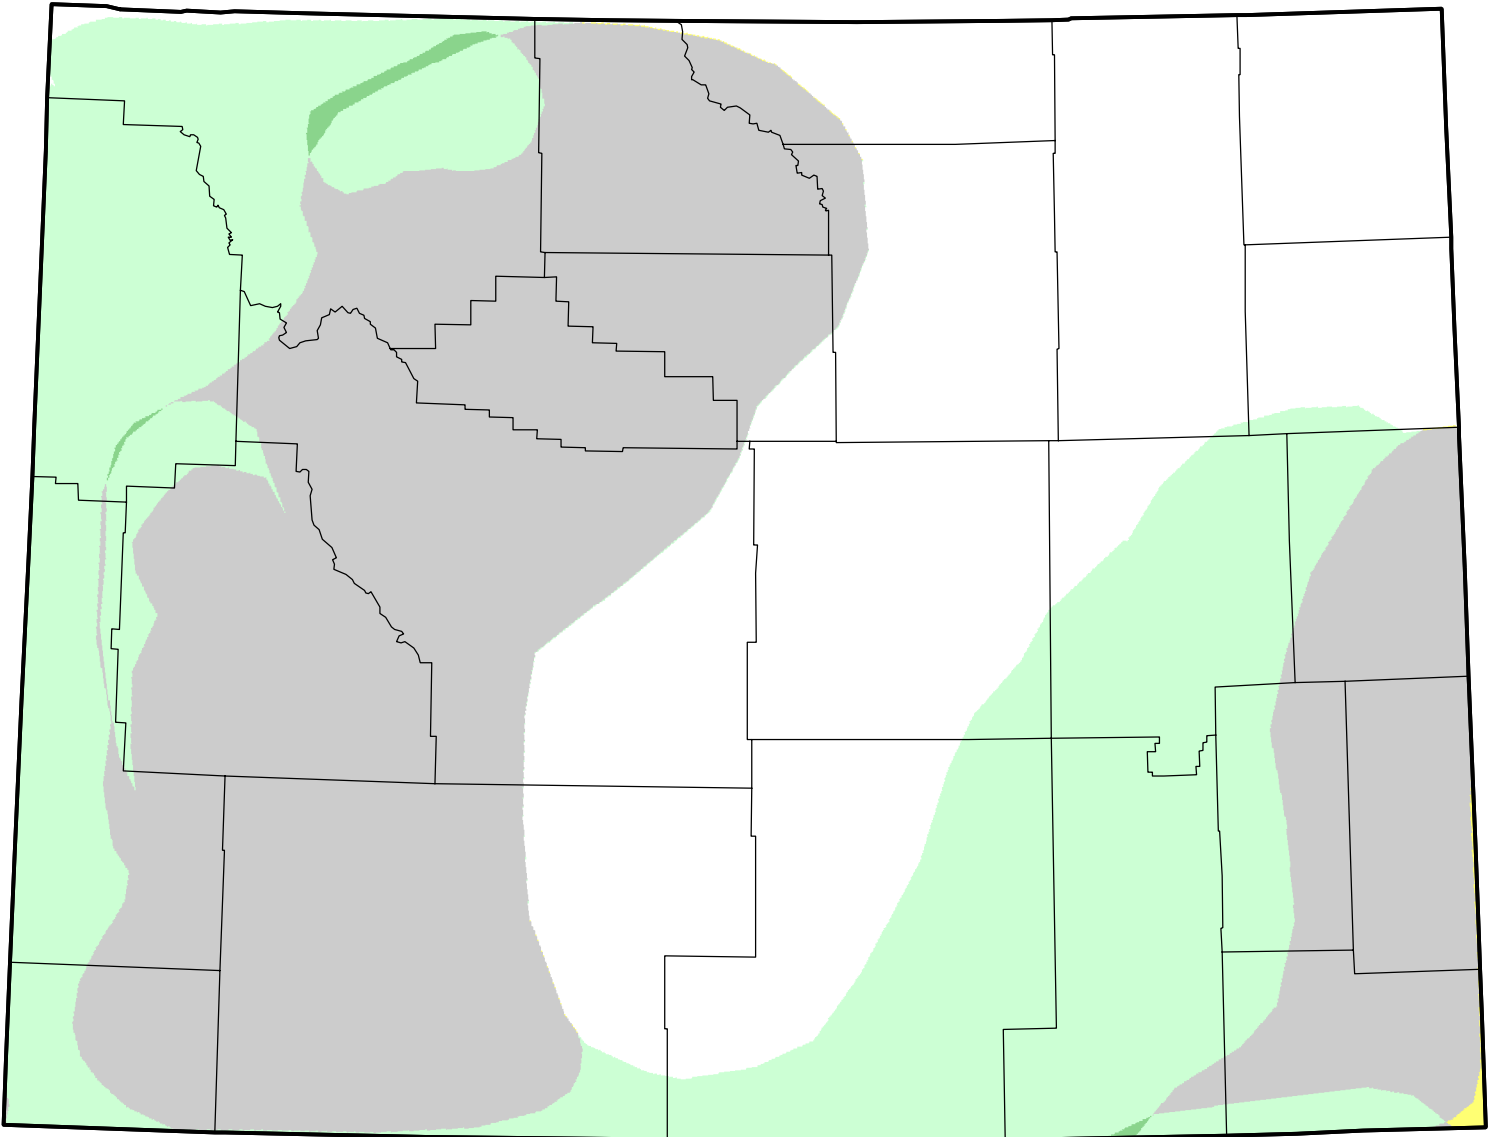

U.S. Drought Monitor Class Change - Wyoming

8 Week

December 7, 2010
compared to
October 14, 2010

droughtmonitor.unl.edu

-  5 Class Degradation
-  4 Class Degradation
-  3 Class Degradation
-  2 Class Degradation
-  1 Class Degradation
-  No Change
-  1 Class Improvement
-  2 Class Improvement
-  3 Class Improvement
-  4 Class Improvement
-  5 Class Improvement