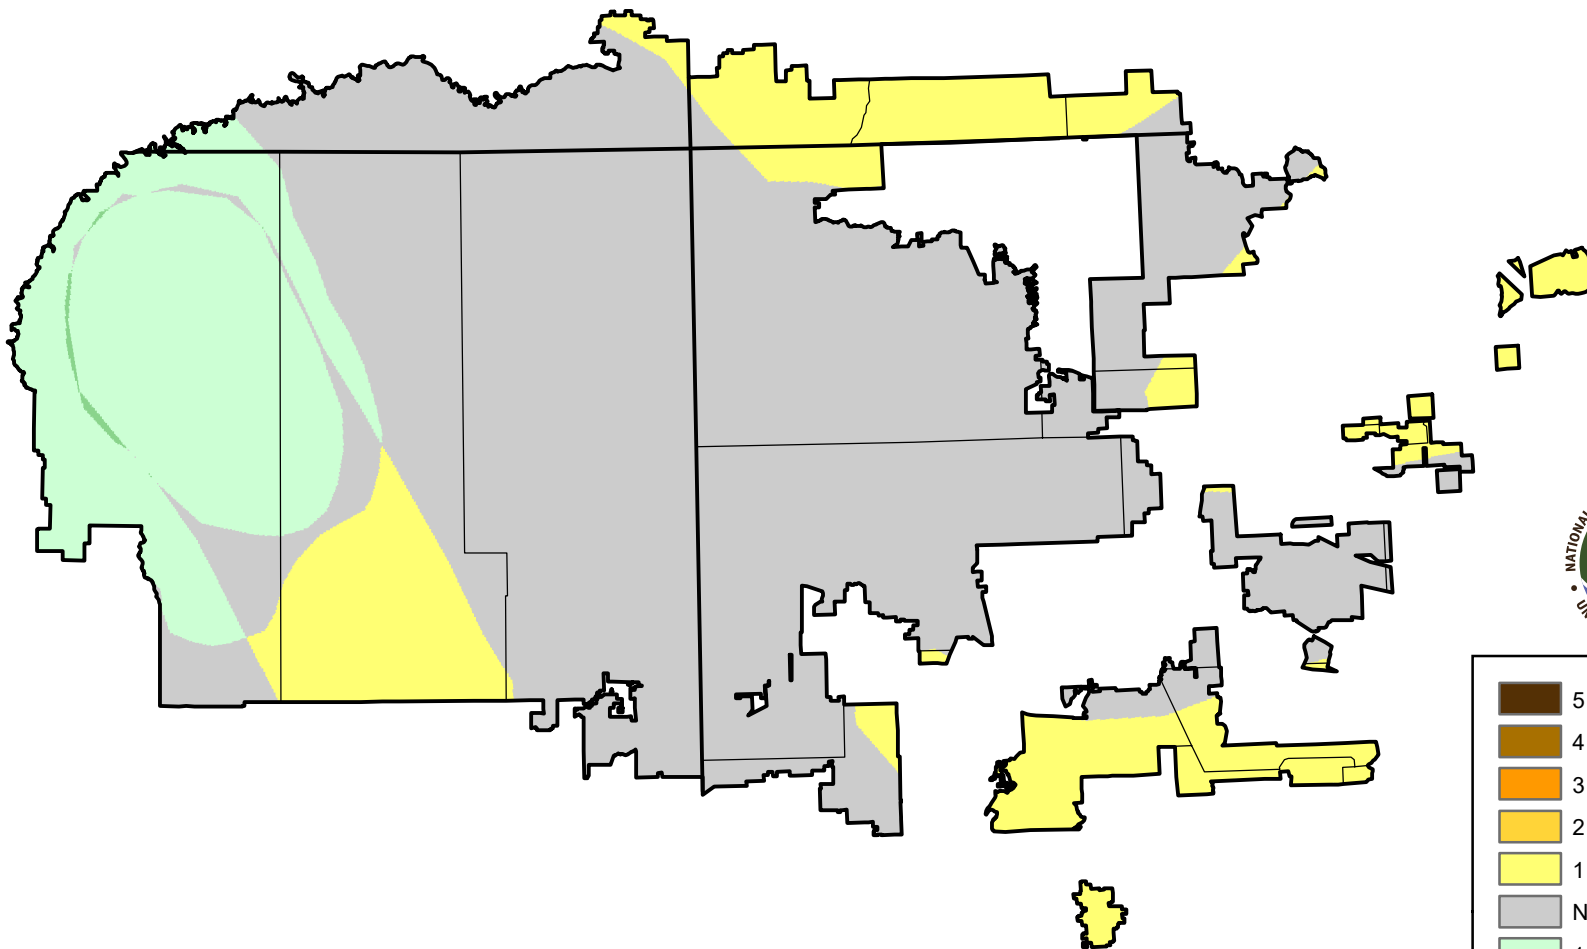

U.S. Drought Monitor Class Change - 4 Corners

13 Week

December 14, 2010
compared to
September 16, 2010

droughtmonitor.unl.edu

- 5 Class Degradation
- 4 Class Degradation
- 3 Class Degradation
- 2 Class Degradation
- 1 Class Degradation
- No Change
- 1 Class Improvement
- 2 Class Improvement
- 3 Class Improvement
- 4 Class Improvement
- 5 Class Improvement