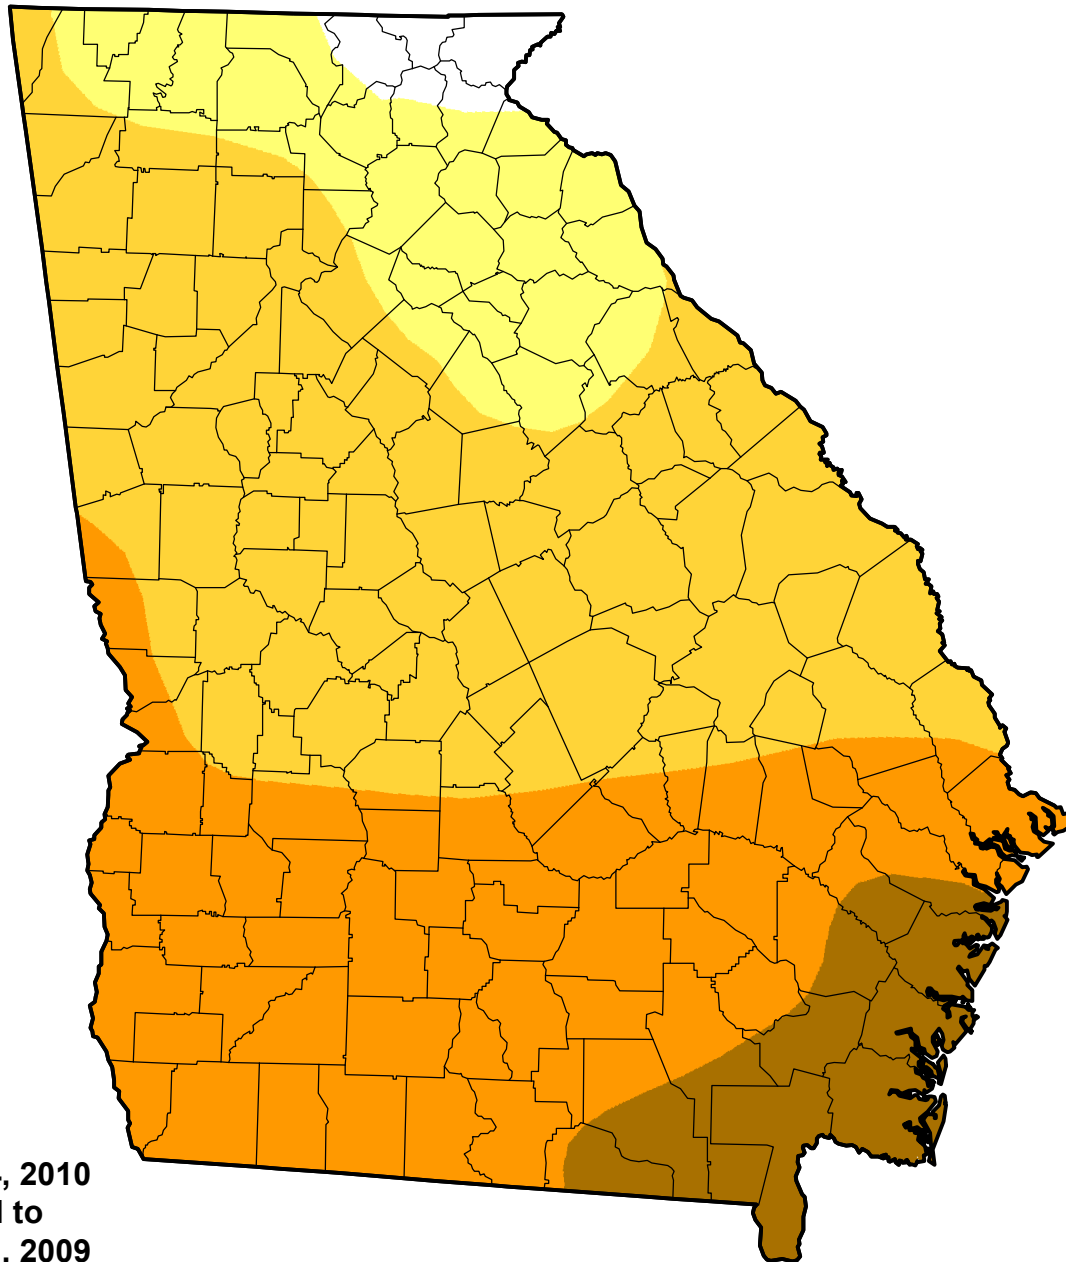

U.S. Drought Monitor Class Change - Georgia

Start of Calendar Year

December 14, 2010
compared to
December 31, 2009

droughtmonitor.unl.edu

- 5 Class Degradation
- 4 Class Degradation
- 3 Class Degradation
- 2 Class Degradation
- 1 Class Degradation
- No Change
- 1 Class Improvement
- 2 Class Improvement
- 3 Class Improvement
- 4 Class Improvement
- 5 Class Improvement