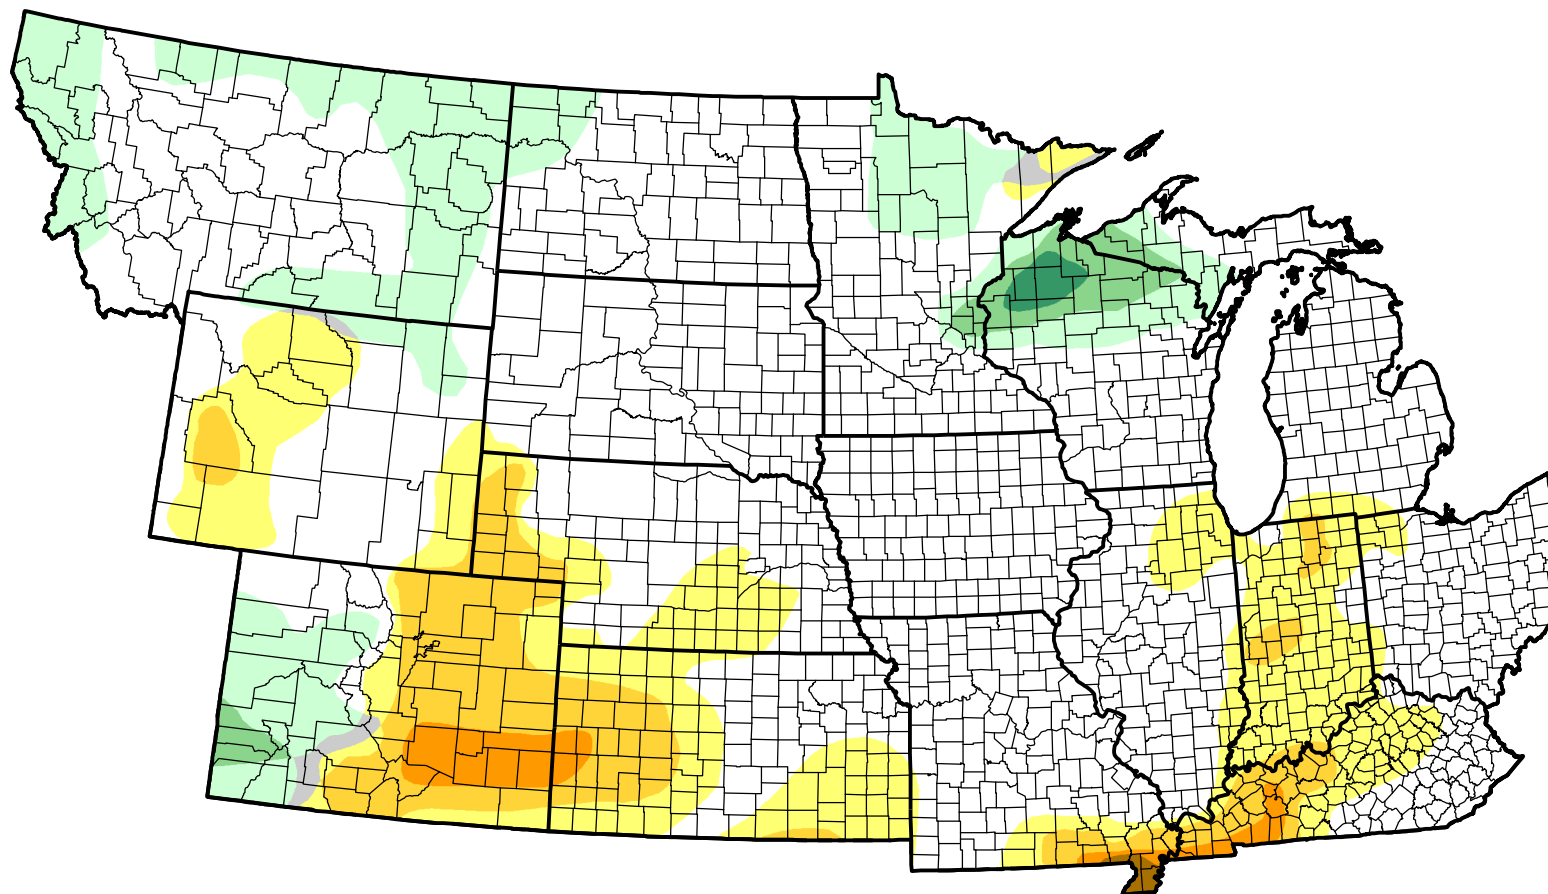

U.S. Drought Monitor Class Change - NWS Central 52 Week

-  5 Class Degradation
-  4 Class Degradation
-  3 Class Degradation
-  2 Class Degradation
-  1 Class Degradation
-  No Change
-  1 Class Improvement
-  2 Class Improvement
-  3 Class Improvement
-  4 Class Improvement
-  5 Class Improvement

December 14, 2010
compared to
December 17, 2009

droughtmonitor.unl.edu