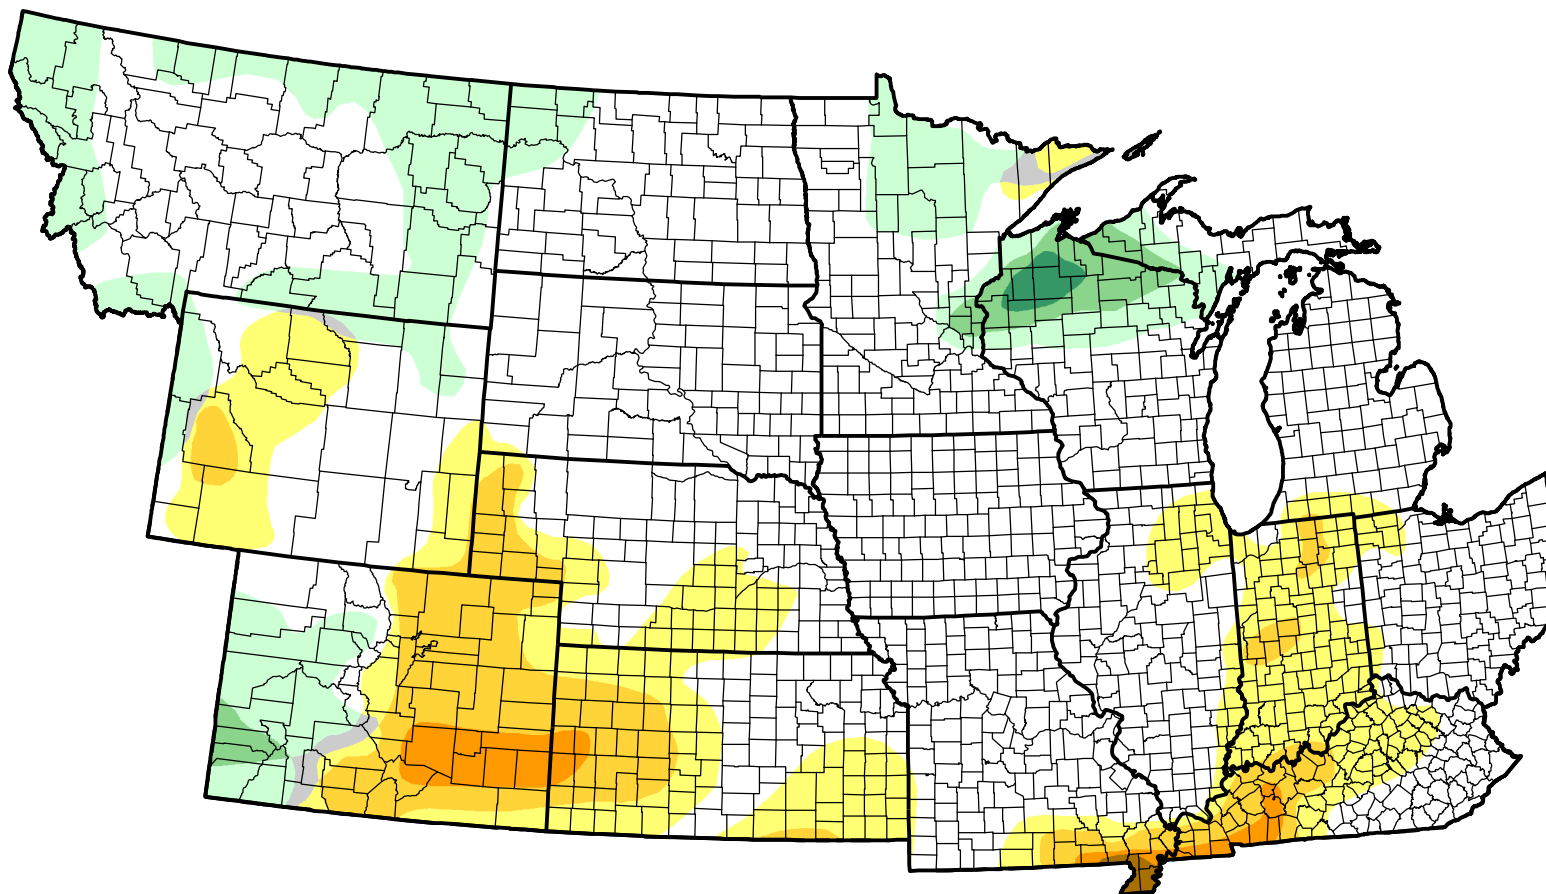

U.S. Drought Monitor Class Change - NWS Central Start of Calendar Year

-  5 Class Degradation
-  4 Class Degradation
-  3 Class Degradation
-  2 Class Degradation
-  1 Class Degradation
-  No Change
-  1 Class Improvement
-  2 Class Improvement
-  3 Class Improvement
-  4 Class Improvement
-  5 Class Improvement

December 14, 2010
compared to
December 31, 2009

droughtmonitor.unl.edu