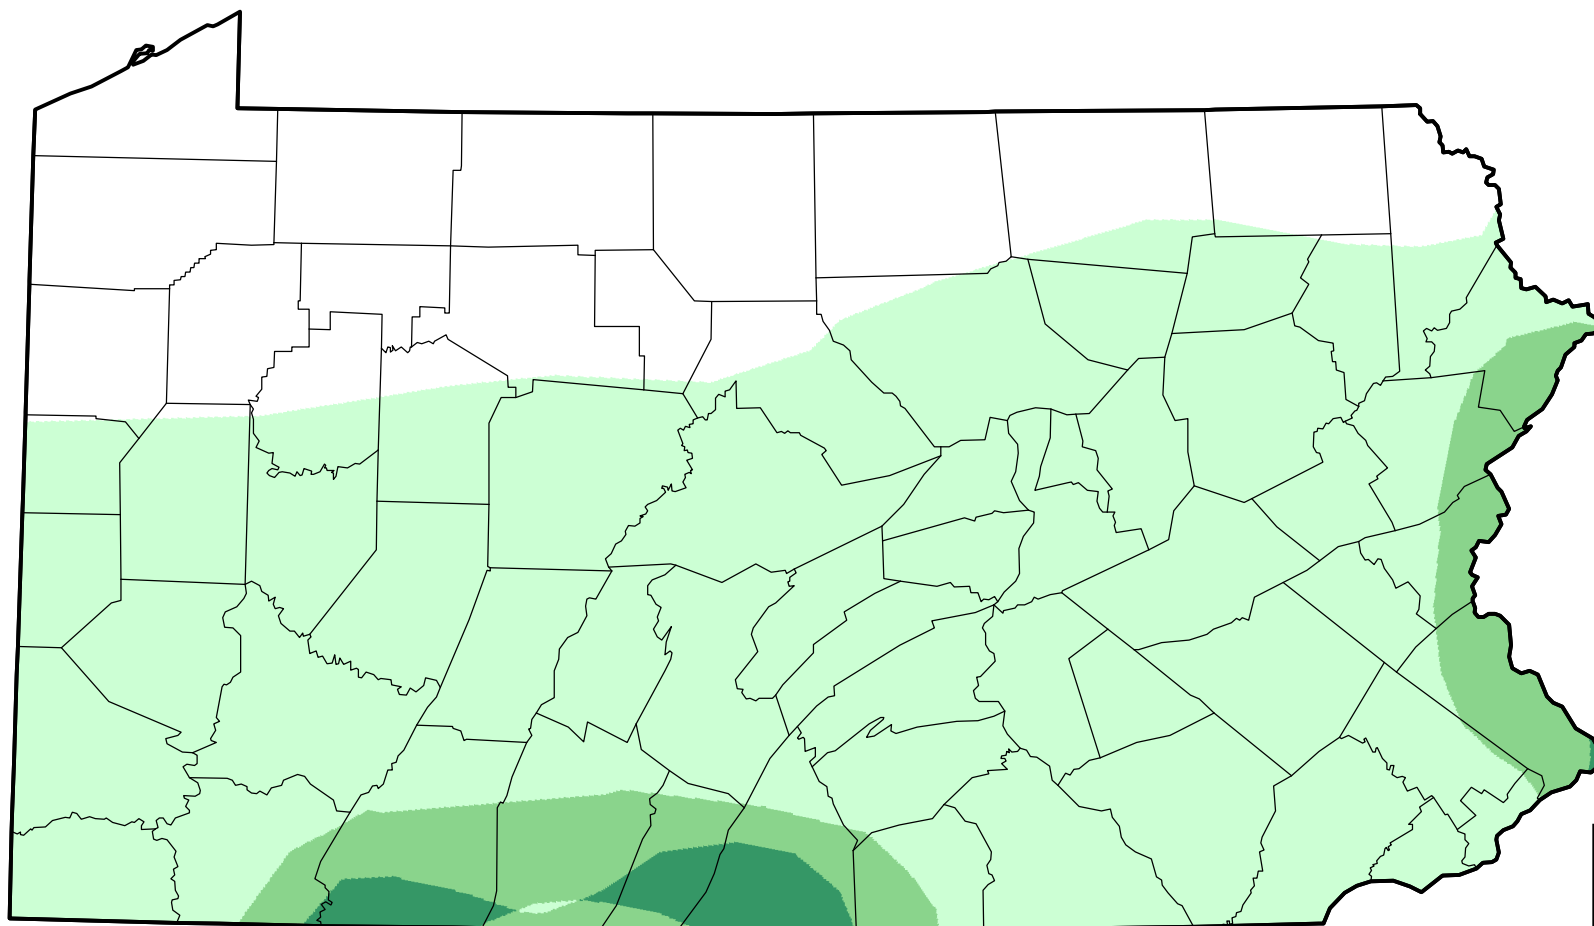

# U.S. Drought Monitor Class Change - Pennsylvania

## 13 Week

**December 14, 2010**  
compared to  
**September 16, 2010**

[droughtmonitor.unl.edu](http://droughtmonitor.unl.edu)

-  5 Class Degradation
-  4 Class Degradation
-  3 Class Degradation
-  2 Class Degradation
-  1 Class Degradation
-  No Change
-  1 Class Improvement
-  2 Class Improvement
-  3 Class Improvement
-  4 Class Improvement
-  5 Class Improvement