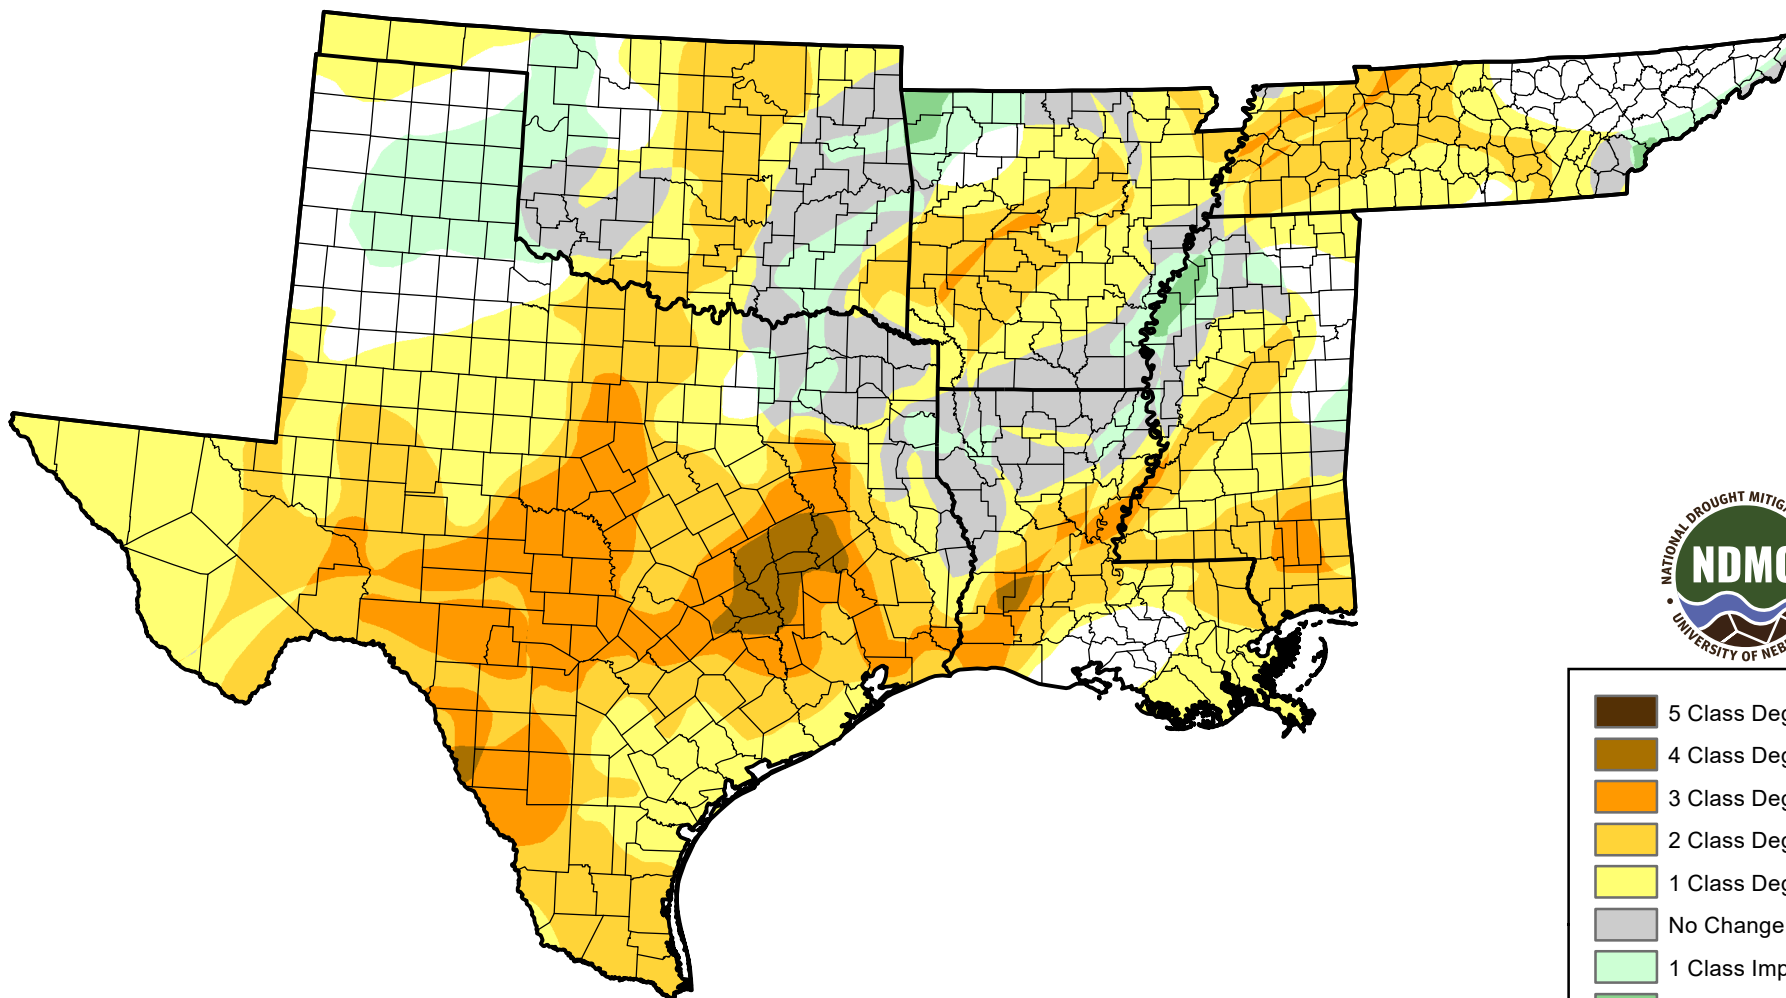

U.S. Drought Monitor Class Change - South

13 Week

December 14, 2010
compared to
September 16, 2010

droughtmonitor.unl.edu

-  5 Class Degradation
-  4 Class Degradation
-  3 Class Degradation
-  2 Class Degradation
-  1 Class Degradation
-  No Change
-  1 Class Improvement
-  2 Class Improvement
-  3 Class Improvement
-  4 Class Improvement
-  5 Class Improvement