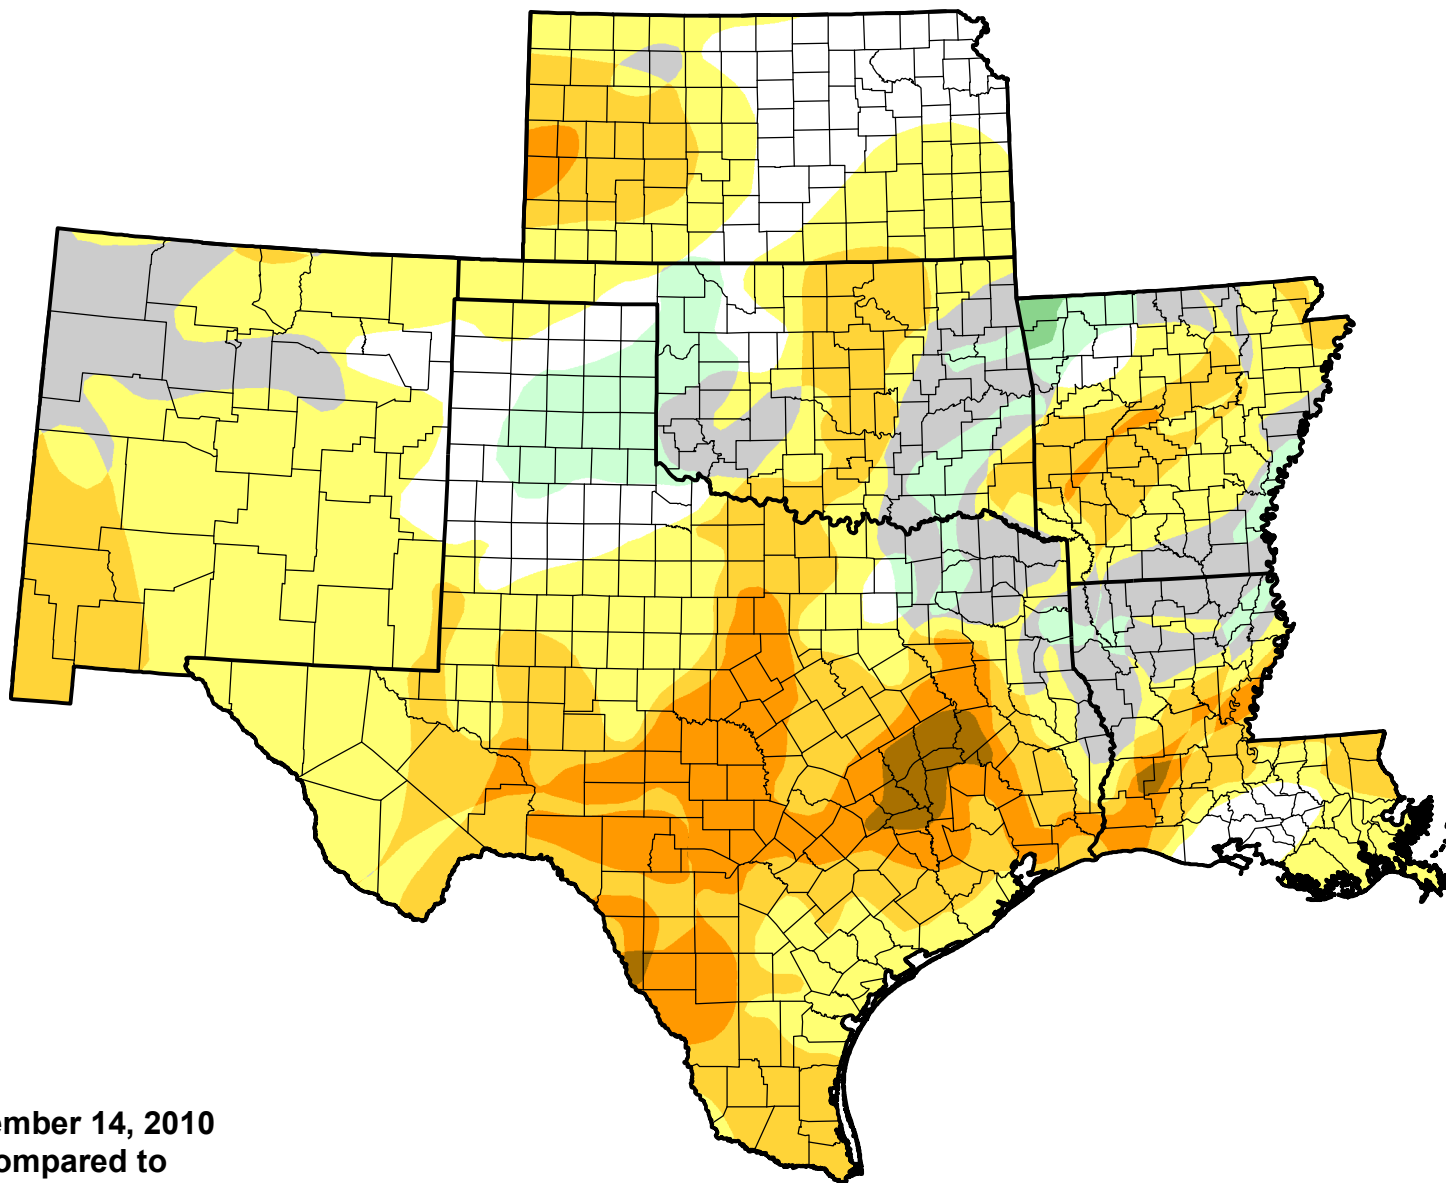

U.S. Drought Monitor Class Change - SCIPP

13 Week

December 14, 2010
compared to
September 16, 2010

droughtmonitor.unl.edu

-  5 Class Degradation
-  4 Class Degradation
-  3 Class Degradation
-  2 Class Degradation
-  1 Class Degradation
-  No Change
-  1 Class Improvement
-  2 Class Improvement
-  3 Class Improvement
-  4 Class Improvement
-  5 Class Improvement