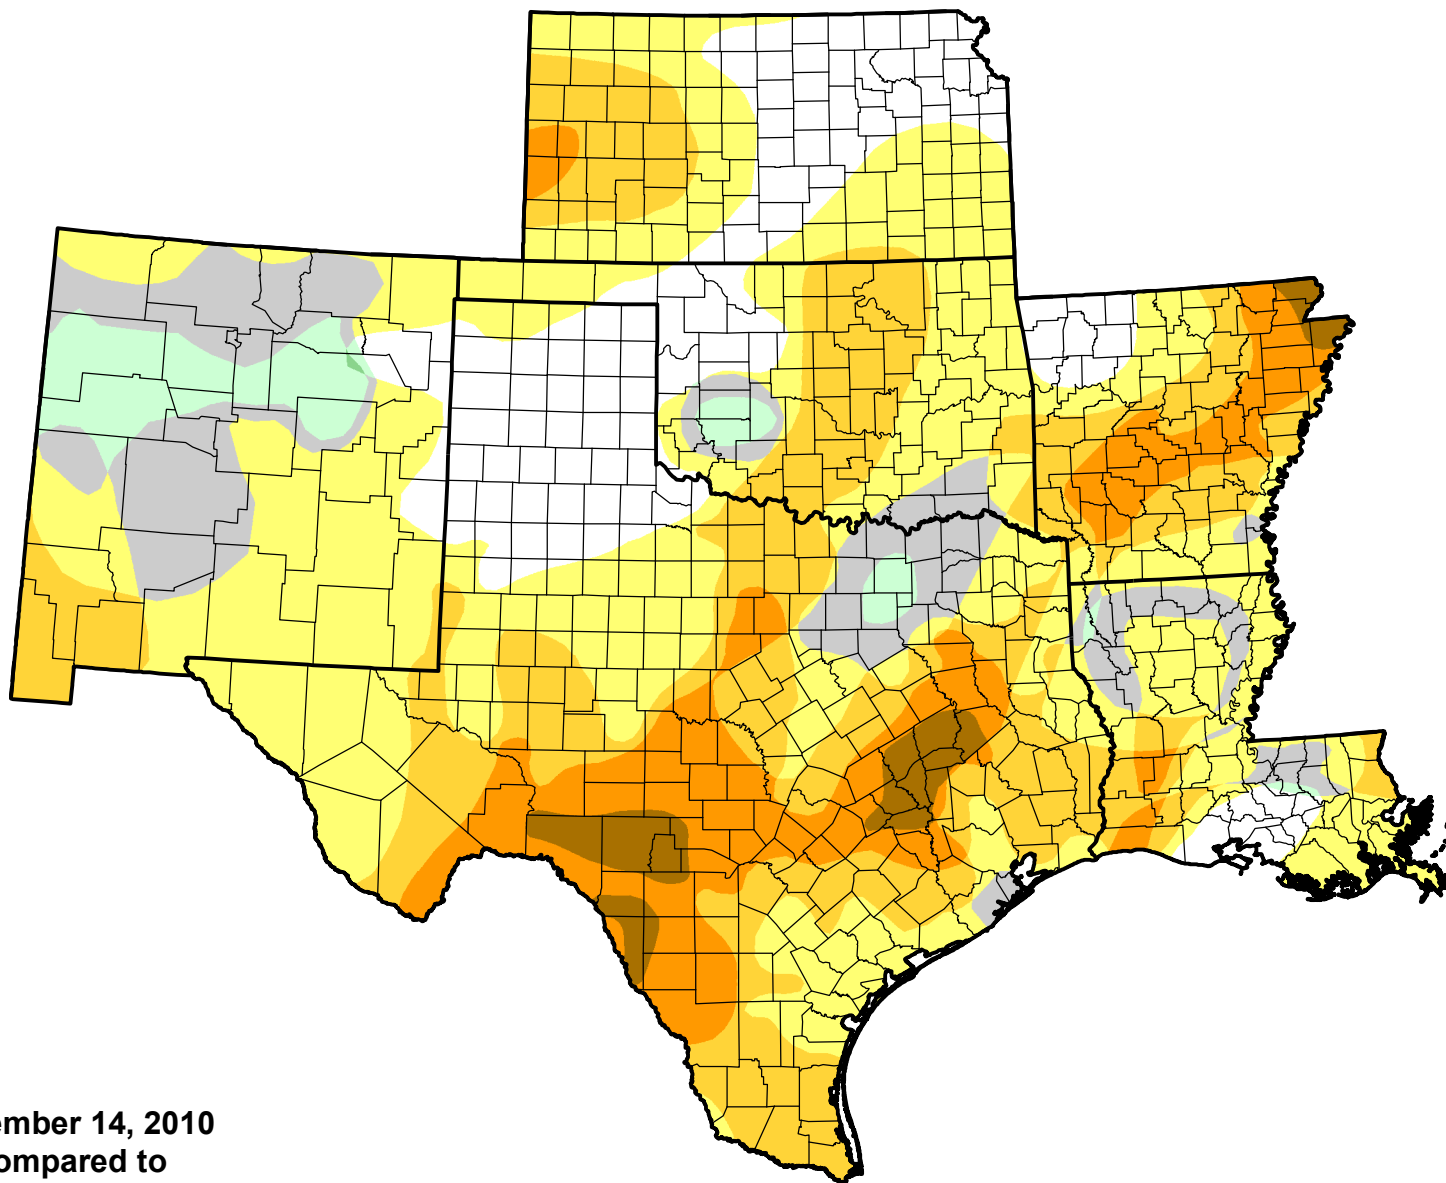

U.S. Drought Monitor Class Change - SCIPP

26 Week

December 14, 2010
compared to
June 17, 2010

droughtmonitor.unl.edu

-  5 Class Degradation
-  4 Class Degradation
-  3 Class Degradation
-  2 Class Degradation
-  1 Class Degradation
-  No Change
-  1 Class Improvement
-  2 Class Improvement
-  3 Class Improvement
-  4 Class Improvement
-  5 Class Improvement