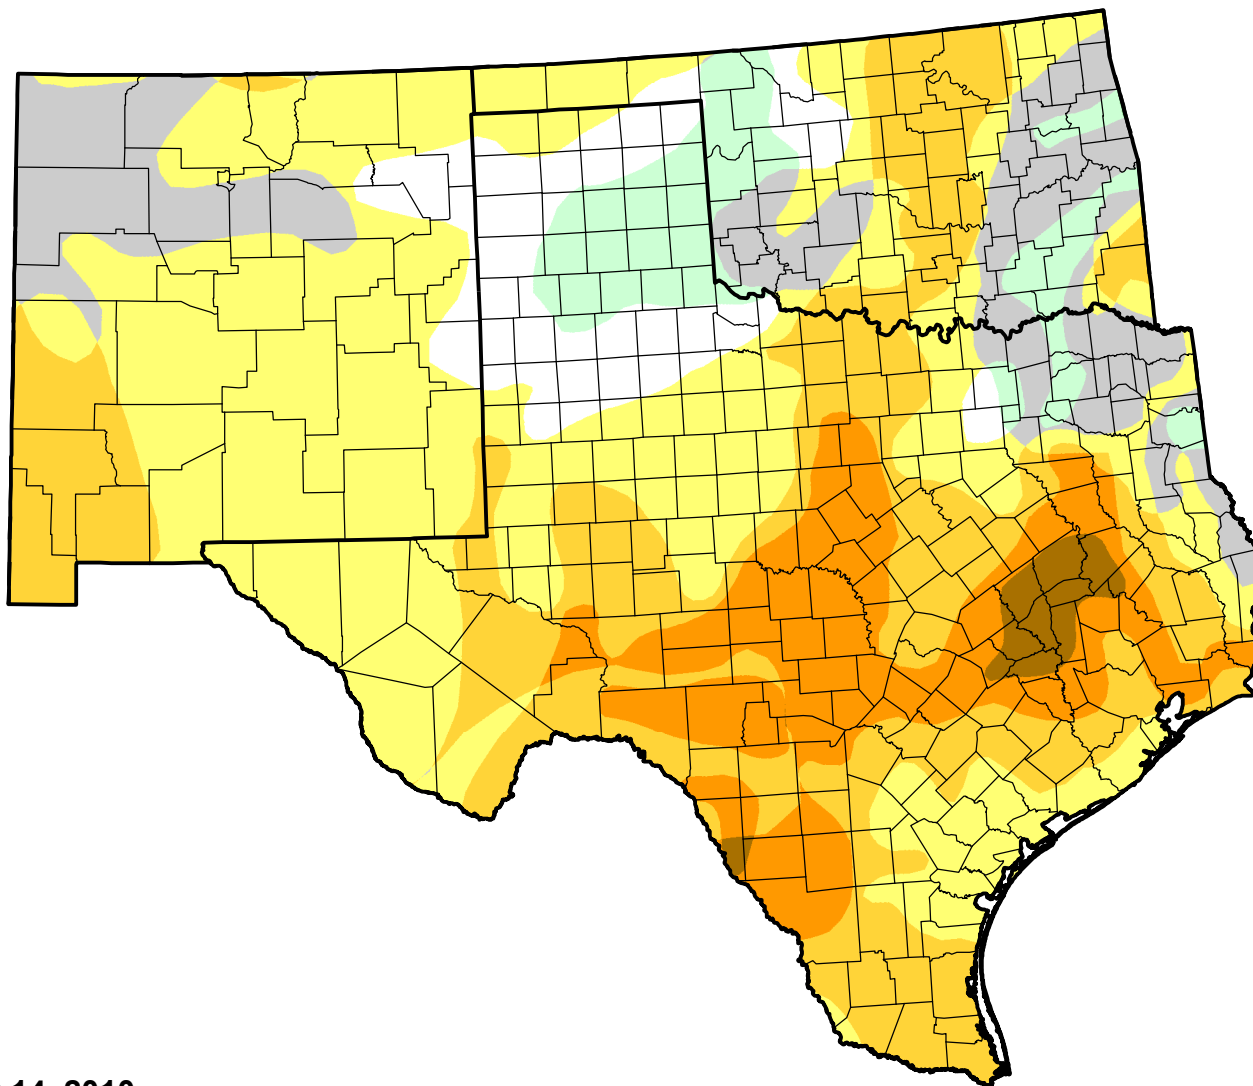

# U.S. Drought Monitor Class Change - Southern Plains RDEWS

13 Week

December 14, 2010  
compared to  
September 16, 2010

[droughtmonitor.unl.edu](http://droughtmonitor.unl.edu)

-  5 Class Degradation
-  4 Class Degradation
-  3 Class Degradation
-  2 Class Degradation
-  1 Class Degradation
-  No Change
-  1 Class Improvement
-  2 Class Improvement
-  3 Class Improvement
-  4 Class Improvement
-  5 Class Improvement