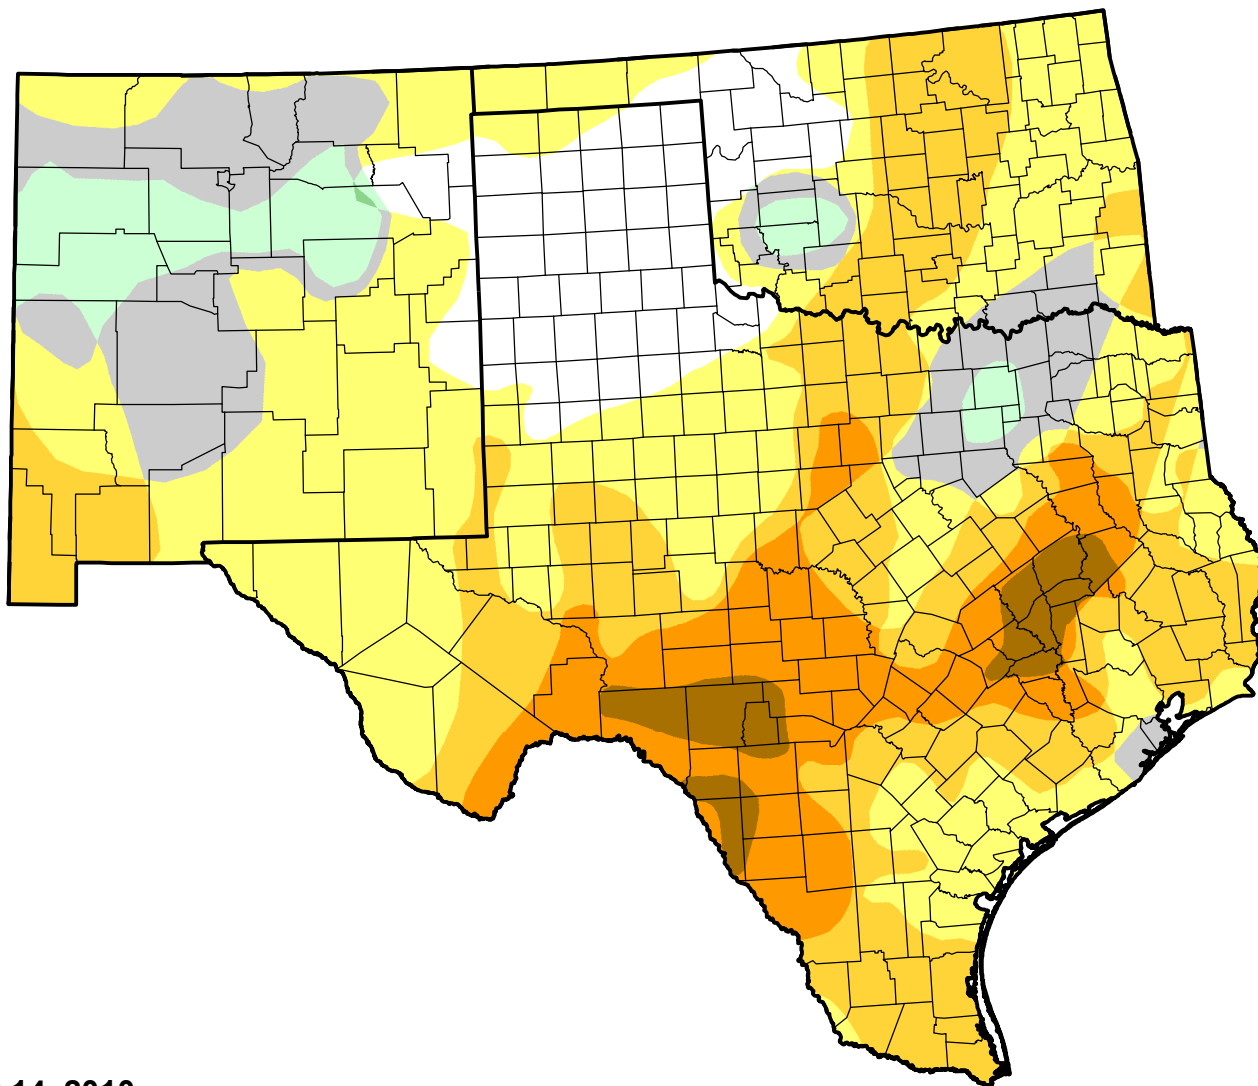

U.S. Drought Monitor Class Change - Southern Plains RDEWS

26 Week

December 14, 2010
compared to
June 17, 2010

droughtmonitor.unl.edu

-  5 Class Degradation
-  4 Class Degradation
-  3 Class Degradation
-  2 Class Degradation
-  1 Class Degradation
-  No Change
-  1 Class Improvement
-  2 Class Improvement
-  3 Class Improvement
-  4 Class Improvement
-  5 Class Improvement