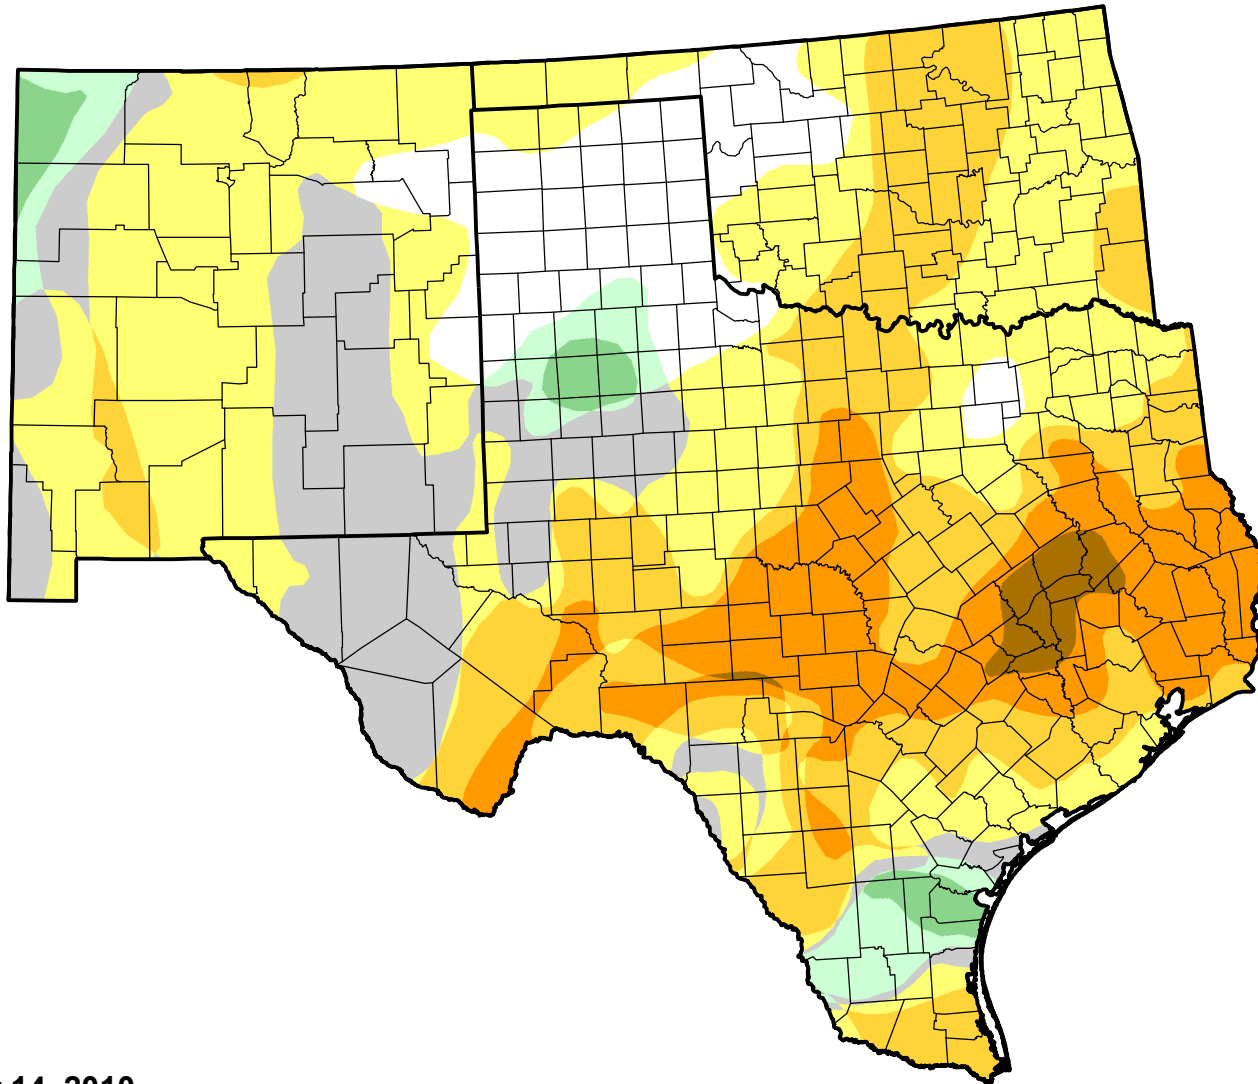

U.S. Drought Monitor Class Change - Southern Plains RDEWS

52 Week

December 14, 2010
compared to
December 17, 2009

droughtmonitor.unl.edu

-  5 Class Degradation
-  4 Class Degradation
-  3 Class Degradation
-  2 Class Degradation
-  1 Class Degradation
-  No Change
-  1 Class Improvement
-  2 Class Improvement
-  3 Class Improvement
-  4 Class Improvement
-  5 Class Improvement