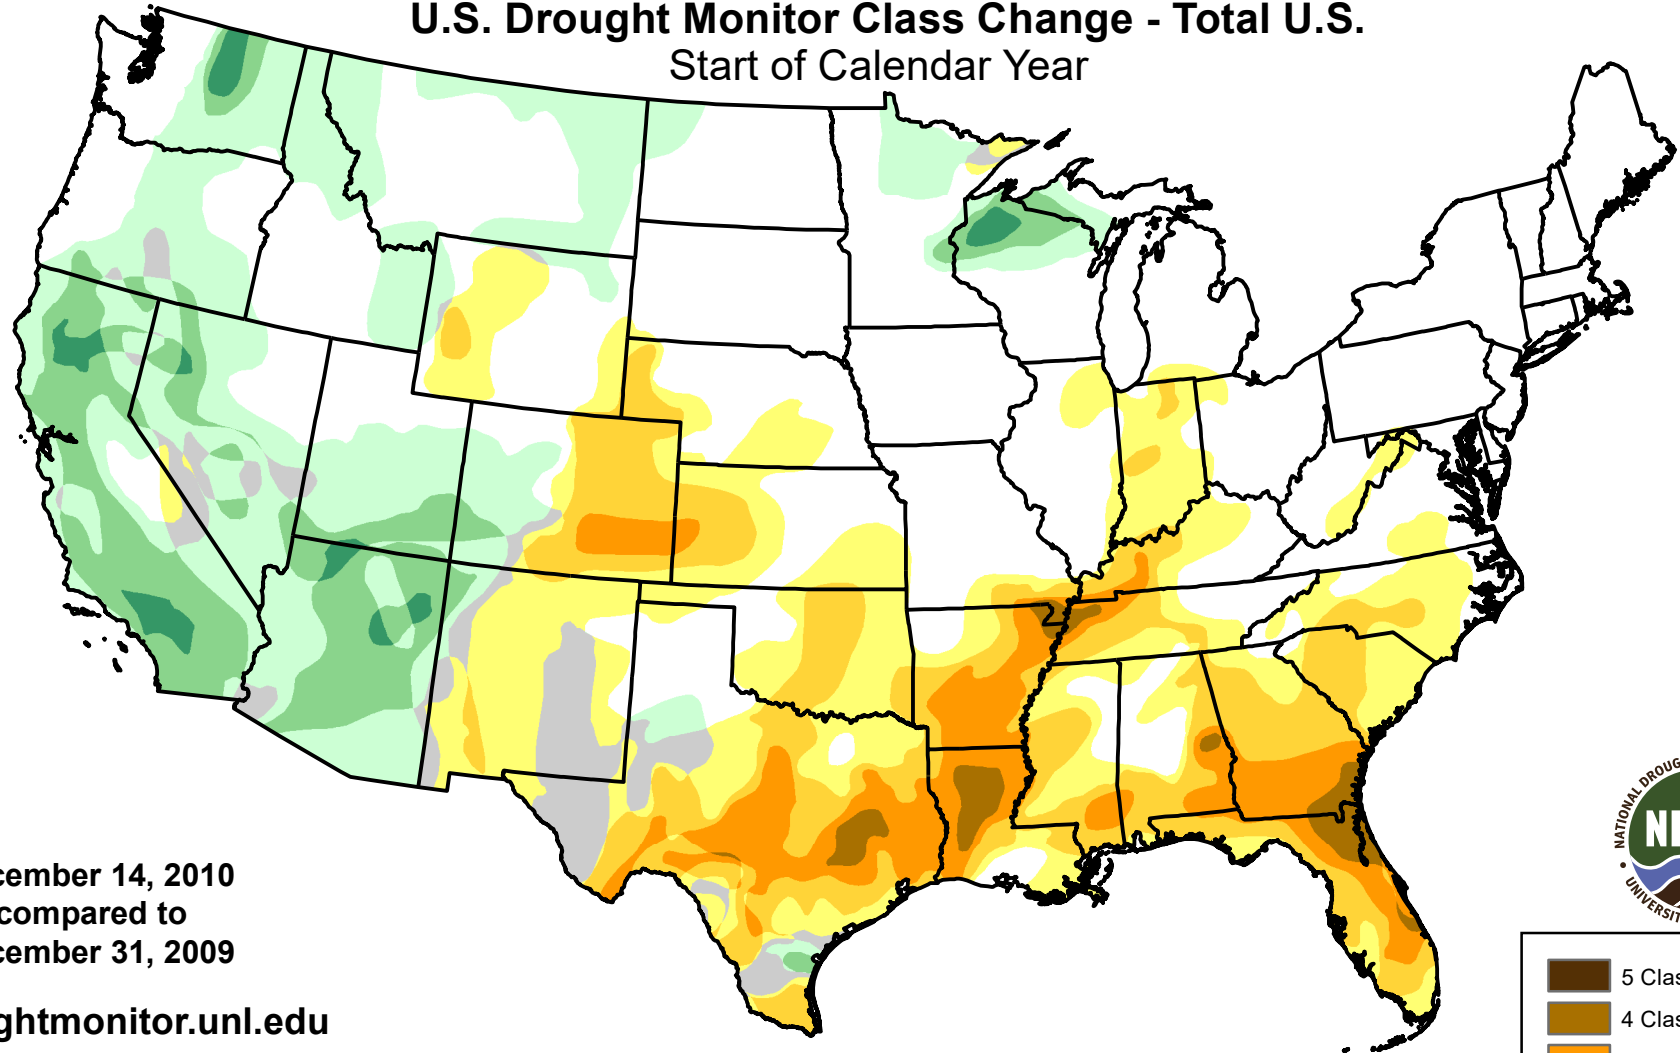

U.S. Drought Monitor Class Change - Total U.S. Start of Calendar Year

December 14, 2010
compared to
December 31, 2009

droughtmonitor.unl.edu

- 5 Class Degradation
- 4 Class Degradation
- 3 Class Degradation
- 2 Class Degradation
- No Change
- 1 Class Improvement
- 2 Class Improvement
- 3 Class Improvement
- 4 Class Improvement
- 5 Class Improvement