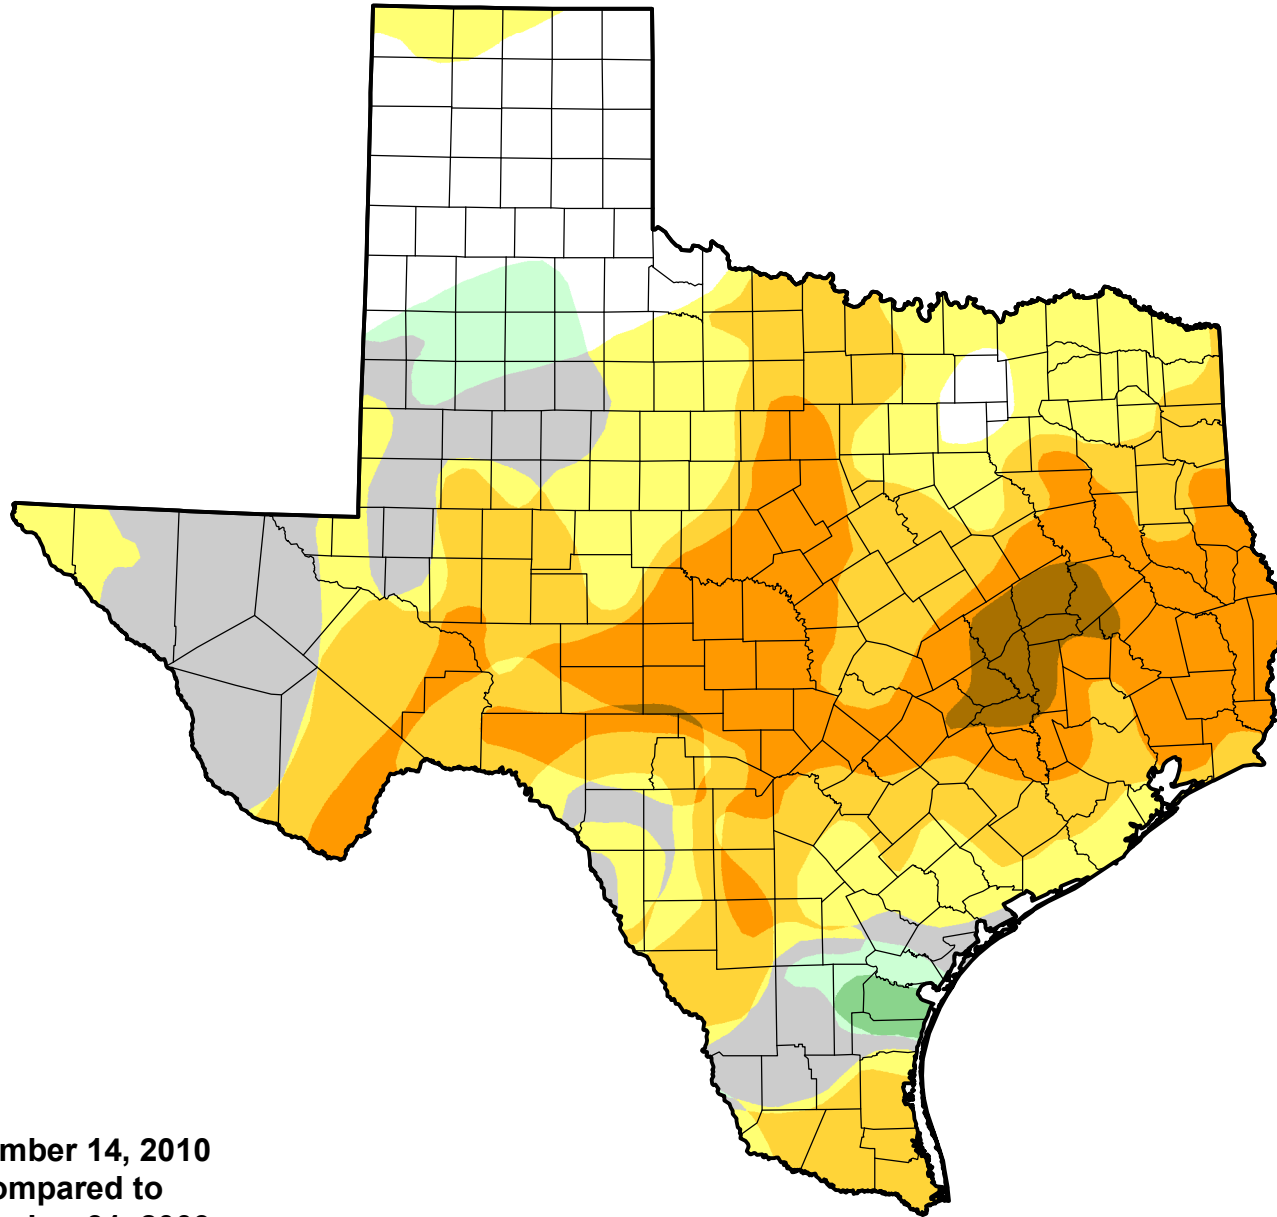

U.S. Drought Monitor Class Change - Texas

Start of Calendar Year

December 14, 2010
compared to
December 31, 2009

droughtmonitor.unl.edu

-  5 Class Degradation
-  4 Class Degradation
-  3 Class Degradation
-  2 Class Degradation
-  1 Class Degradation
-  No Change
-  1 Class Improvement
-  2 Class Improvement
-  3 Class Improvement
-  4 Class Improvement
-  5 Class Improvement