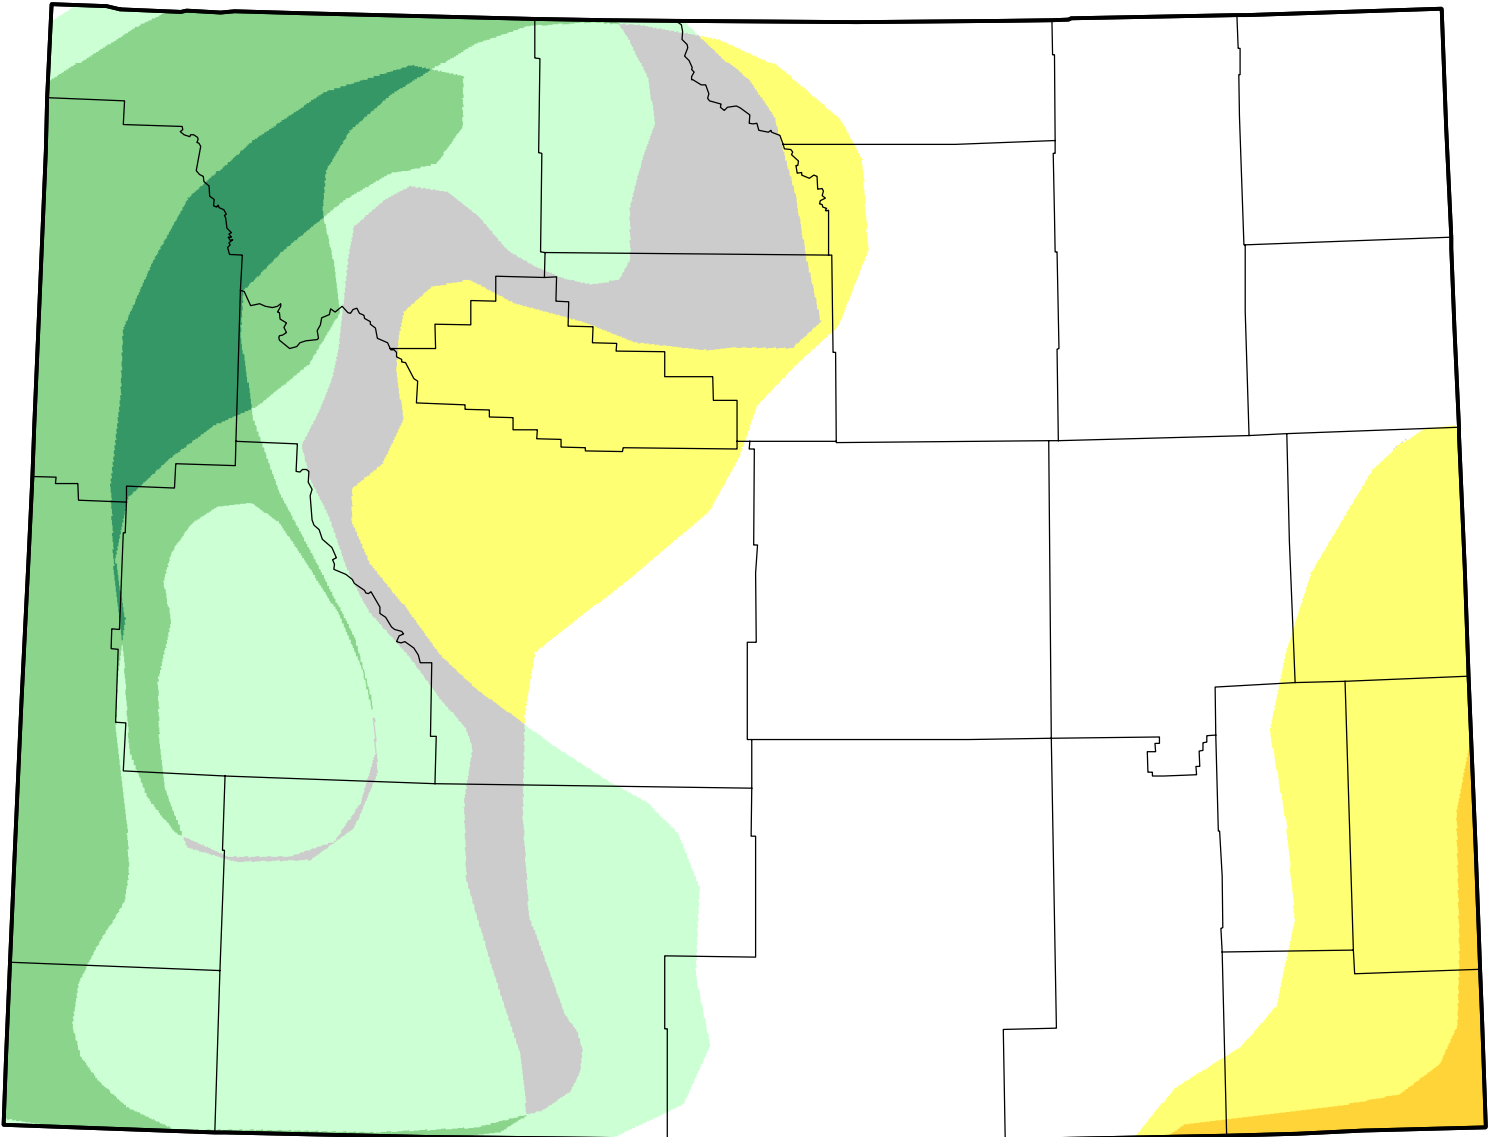

U.S. Drought Monitor Class Change - Wyoming

26 Week

- 5 Class Degradation
- 4 Class Degradation
- 3 Class Degradation
- 2 Class Degradation
- 1 Class Degradation
- No Change
- 1 Class Improvement
- 2 Class Improvement
- 3 Class Improvement
- 4 Class Improvement
- 5 Class Improvement

December 14, 2010
compared to
June 17, 2010

droughtmonitor.unl.edu