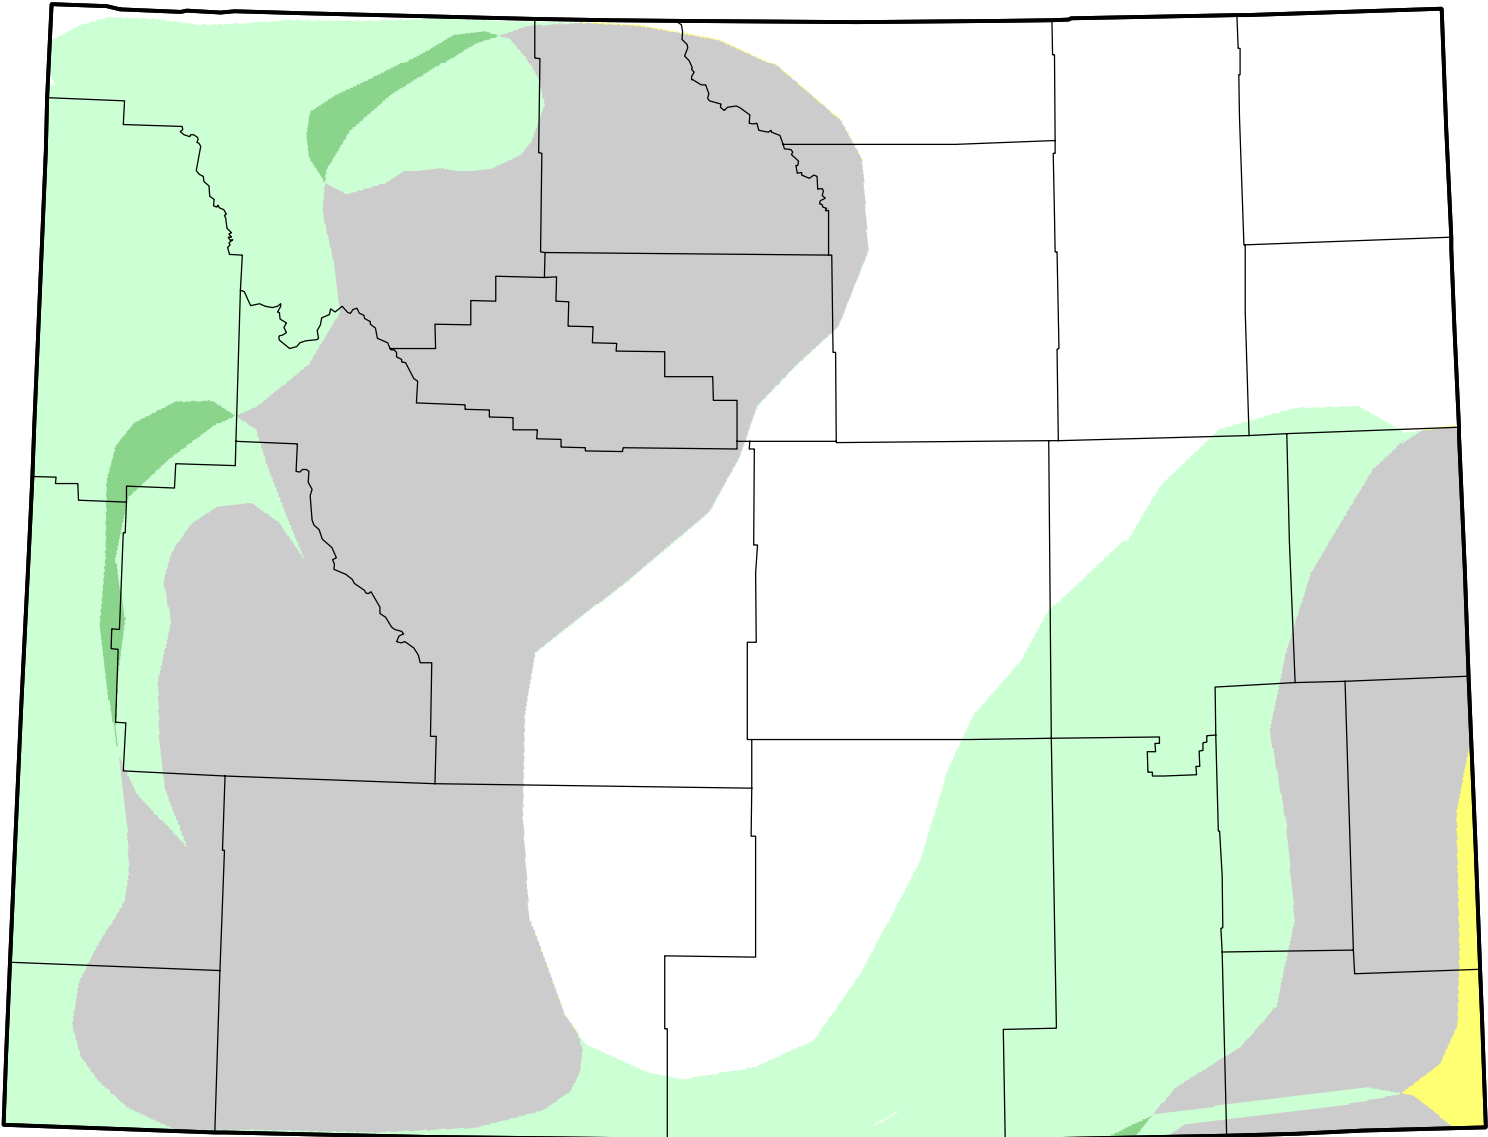

U.S. Drought Monitor Class Change - Wyoming

Start of Water Year

December 14, 2010
compared to
September 30, 2010

droughtmonitor.unl.edu

- 5 Class Degradation
- 4 Class Degradation
- 3 Class Degradation
- 2 Class Degradation
- 1 Class Degradation
- No Change
- 1 Class Improvement
- 2 Class Improvement
- 3 Class Improvement
- 4 Class Improvement
- 5 Class Improvement