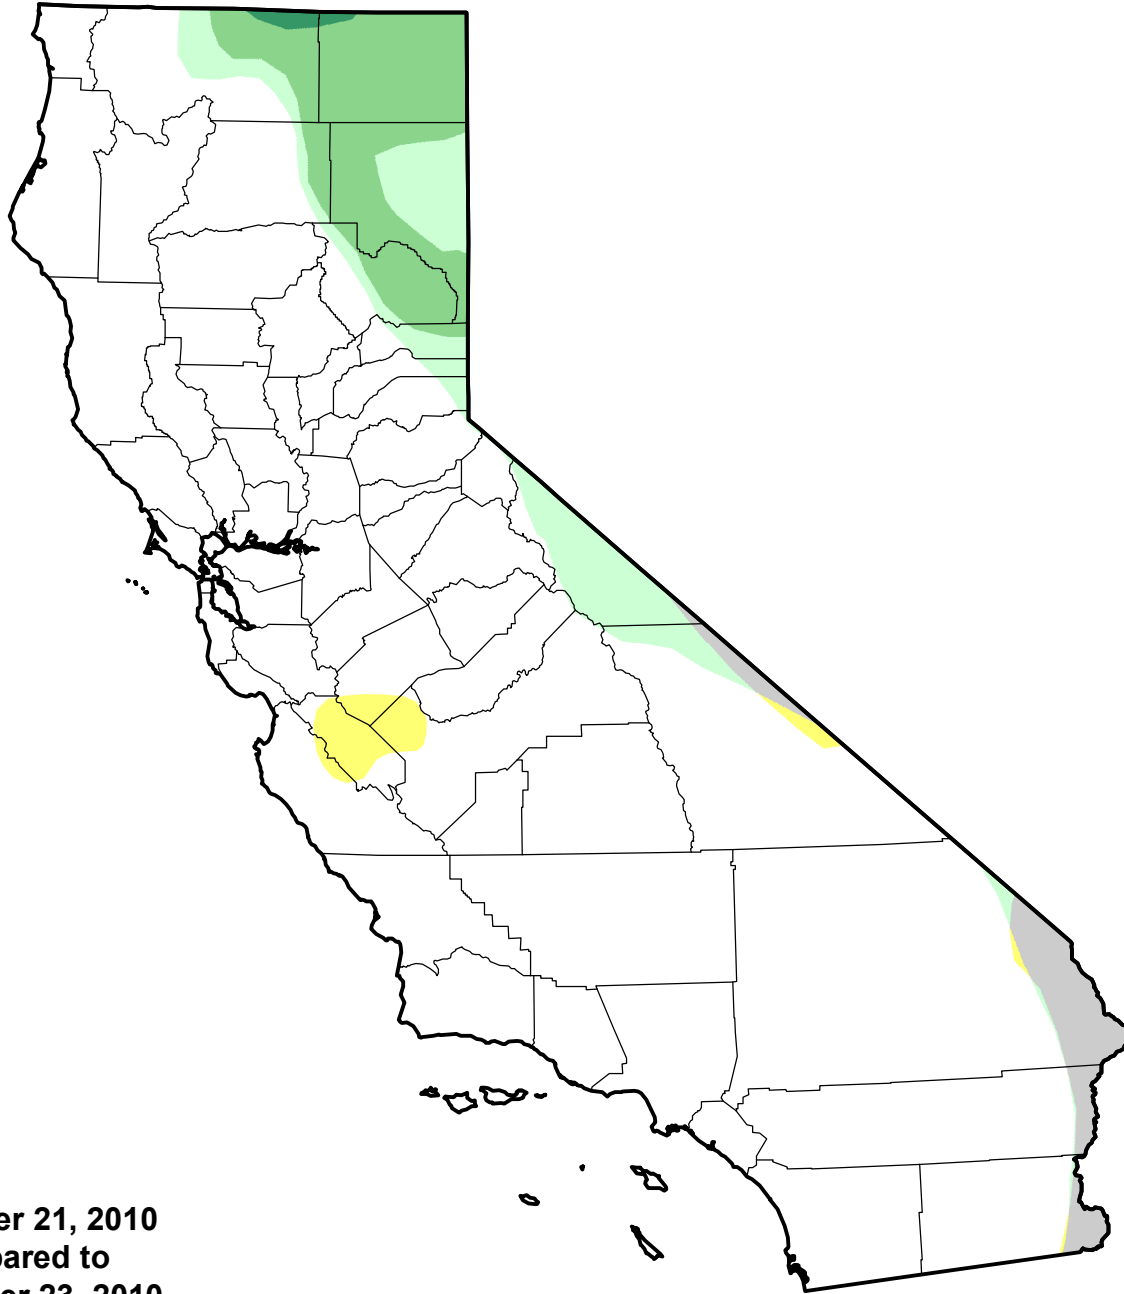

U.S. Drought Monitor Class Change - California

13 Week

December 21, 2010
compared to
September 23, 2010

- 5 Class Degradation
- 4 Class Degradation
- 3 Class Degradation
- 2 Class Degradation
- 1 Class Degradation
- No Change
- 1 Class Improvement
- 2 Class Improvement
- 3 Class Improvement
- 4 Class Improvement
- 5 Class Improvement

droughtmonitor.unl.edu