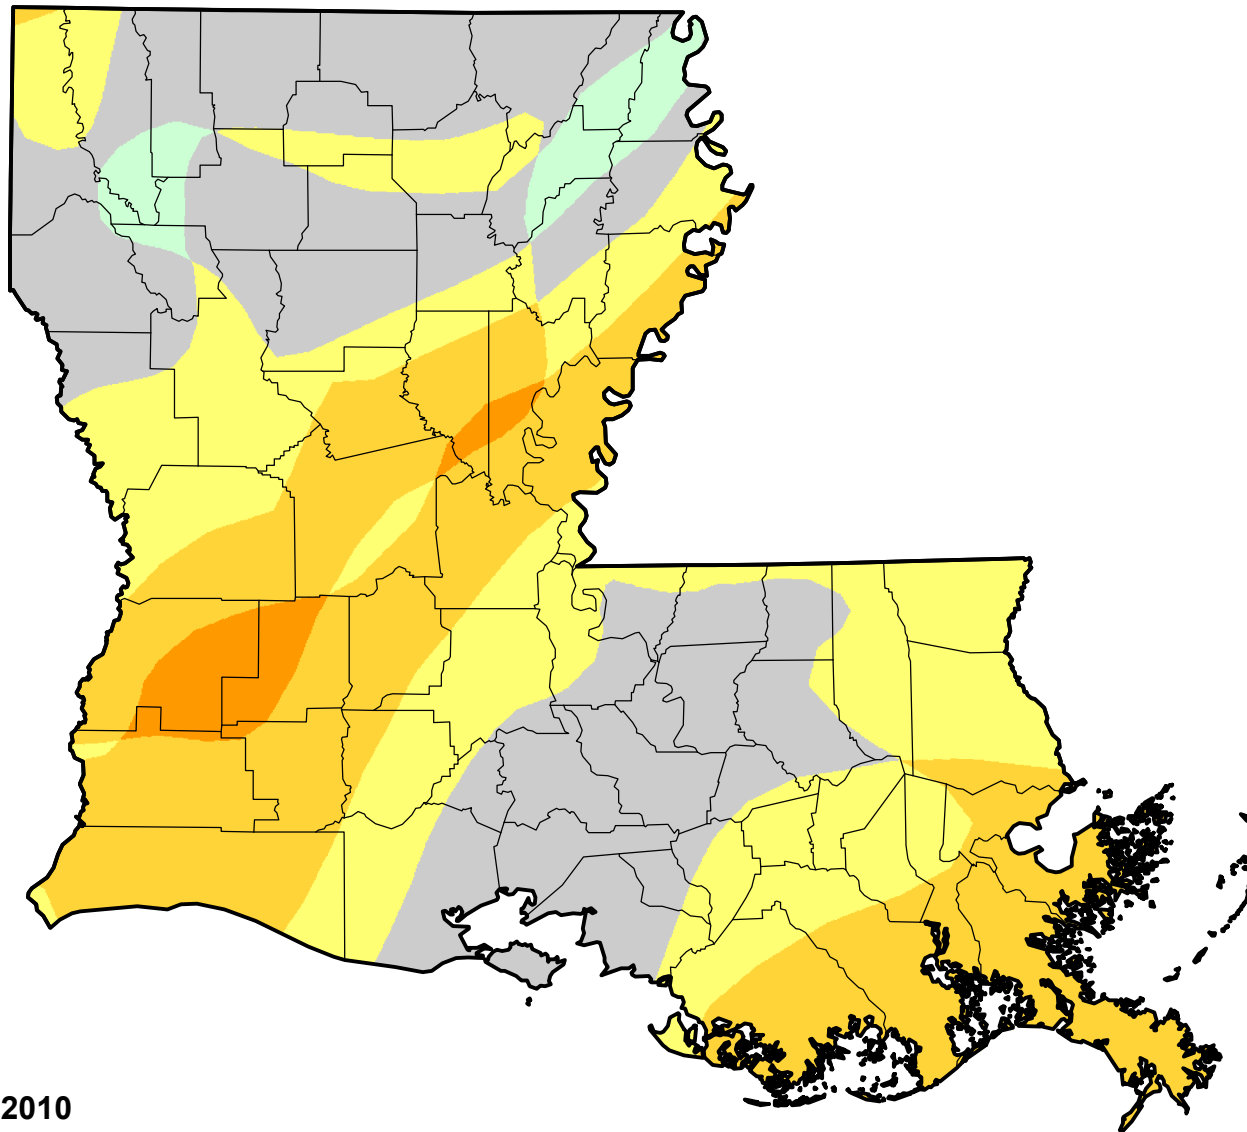

U.S. Drought Monitor Class Change - Louisiana

13 Week

December 21, 2010
compared to
September 23, 2010

droughtmonitor.unl.edu

- | | |
|---|---------------------|
|  | 5 Class Degradation |
|  | 4 Class Degradation |
|  | 3 Class Degradation |
|  | 2 Class Degradation |
|  | 1 Class Degradation |
|  | No Change |
|  | 1 Class Improvement |
|  | 2 Class Improvement |
|  | 3 Class Improvement |
|  | 4 Class Improvement |
|  | 5 Class Improvement |