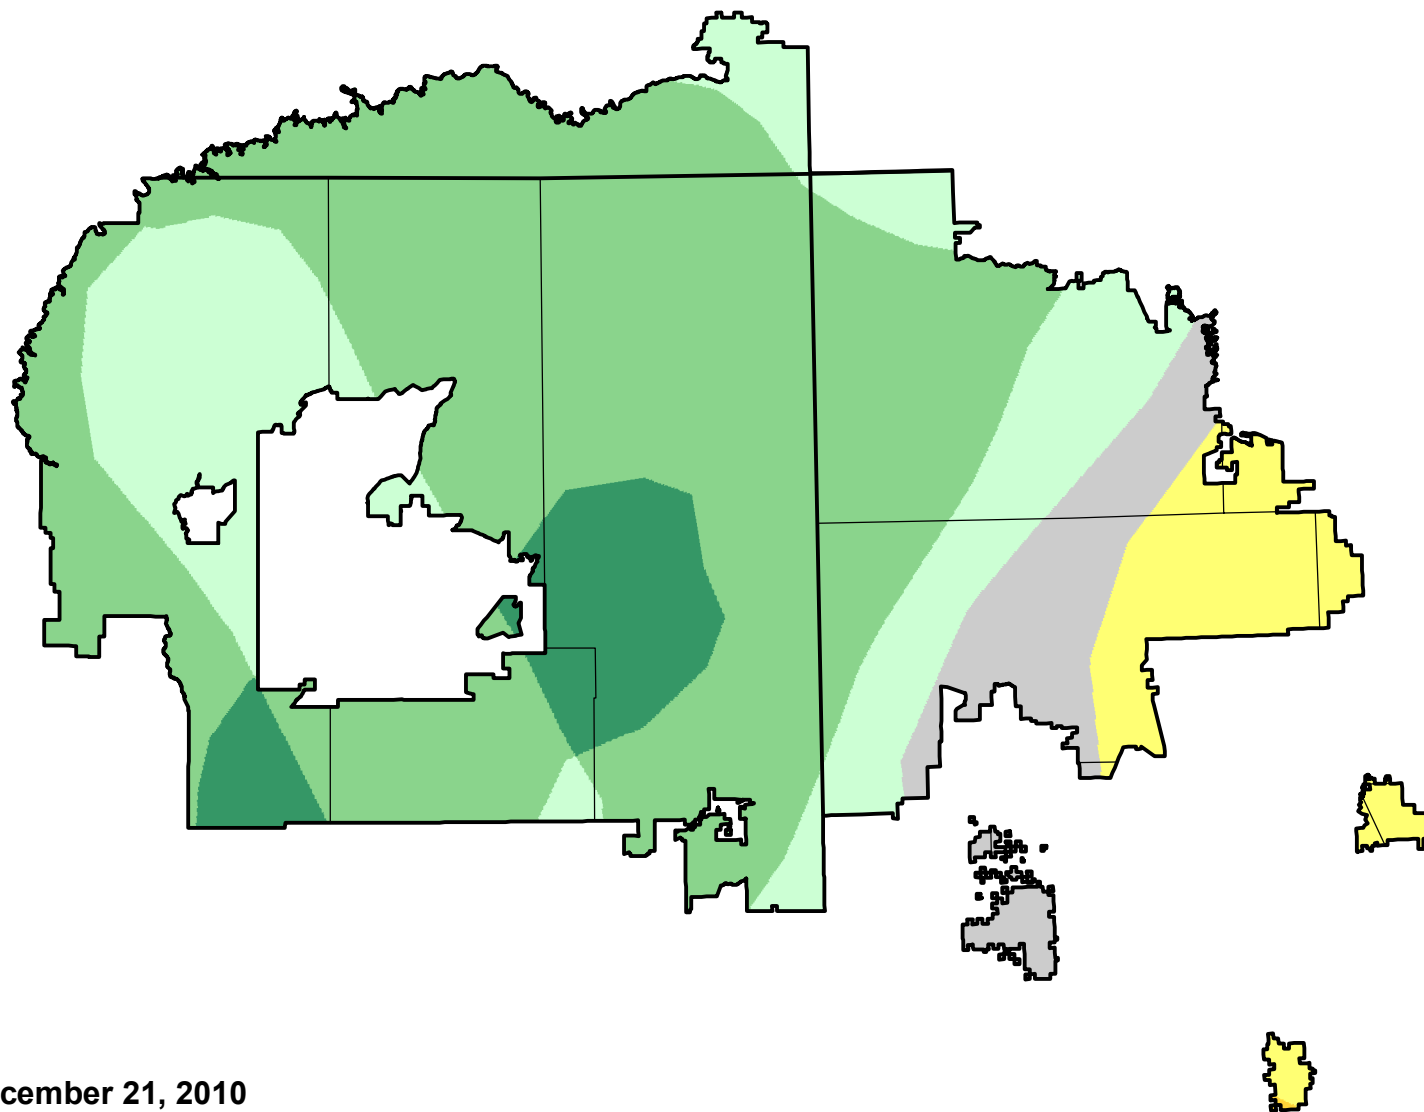

U.S. Drought Monitor Class Change - Navajo

Start of Calendar Year

December 21, 2010
compared to
December 31, 2009

droughtmonitor.unl.edu

-  5 Class Degradation
-  4 Class Degradation
-  3 Class Degradation
-  2 Class Degradation
-  1 Class Degradation
-  No Change
-  1 Class Improvement
-  2 Class Improvement
-  3 Class Improvement
-  4 Class Improvement
-  5 Class Improvement