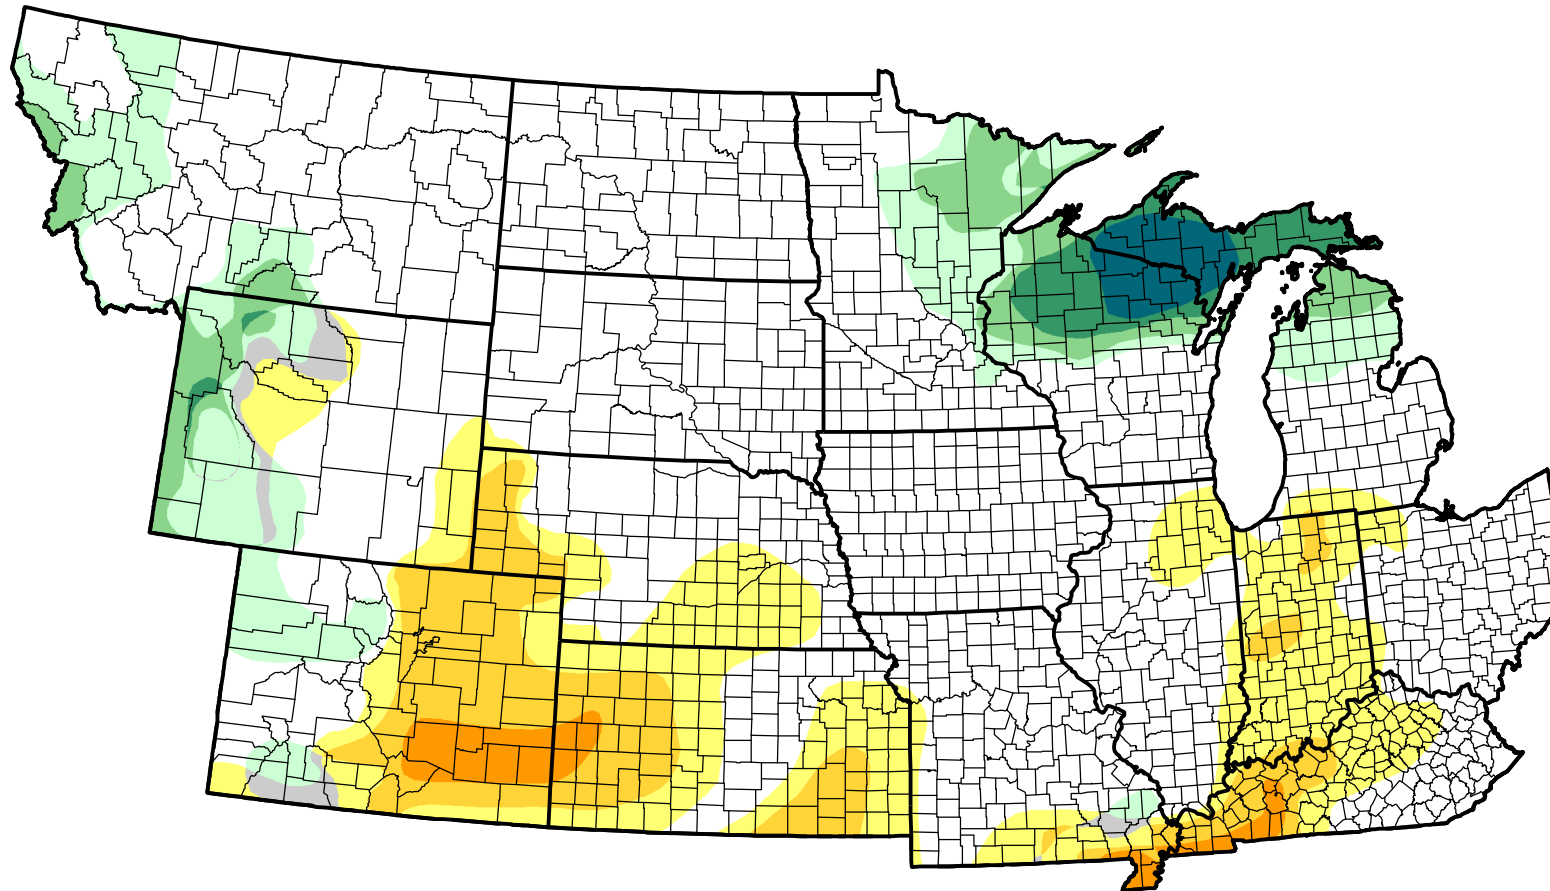

U.S. Drought Monitor Class Change - NWS Central 26 Week

-  5 Class Degradation
-  4 Class Degradation
-  3 Class Degradation
-  2 Class Degradation
-  1 Class Degradation
-  No Change
-  1 Class Improvement
-  2 Class Improvement
-  3 Class Improvement
-  4 Class Improvement
-  5 Class Improvement

**December 21, 2010
compared to
June 24, 2010**

droughtmonitor.unl.edu