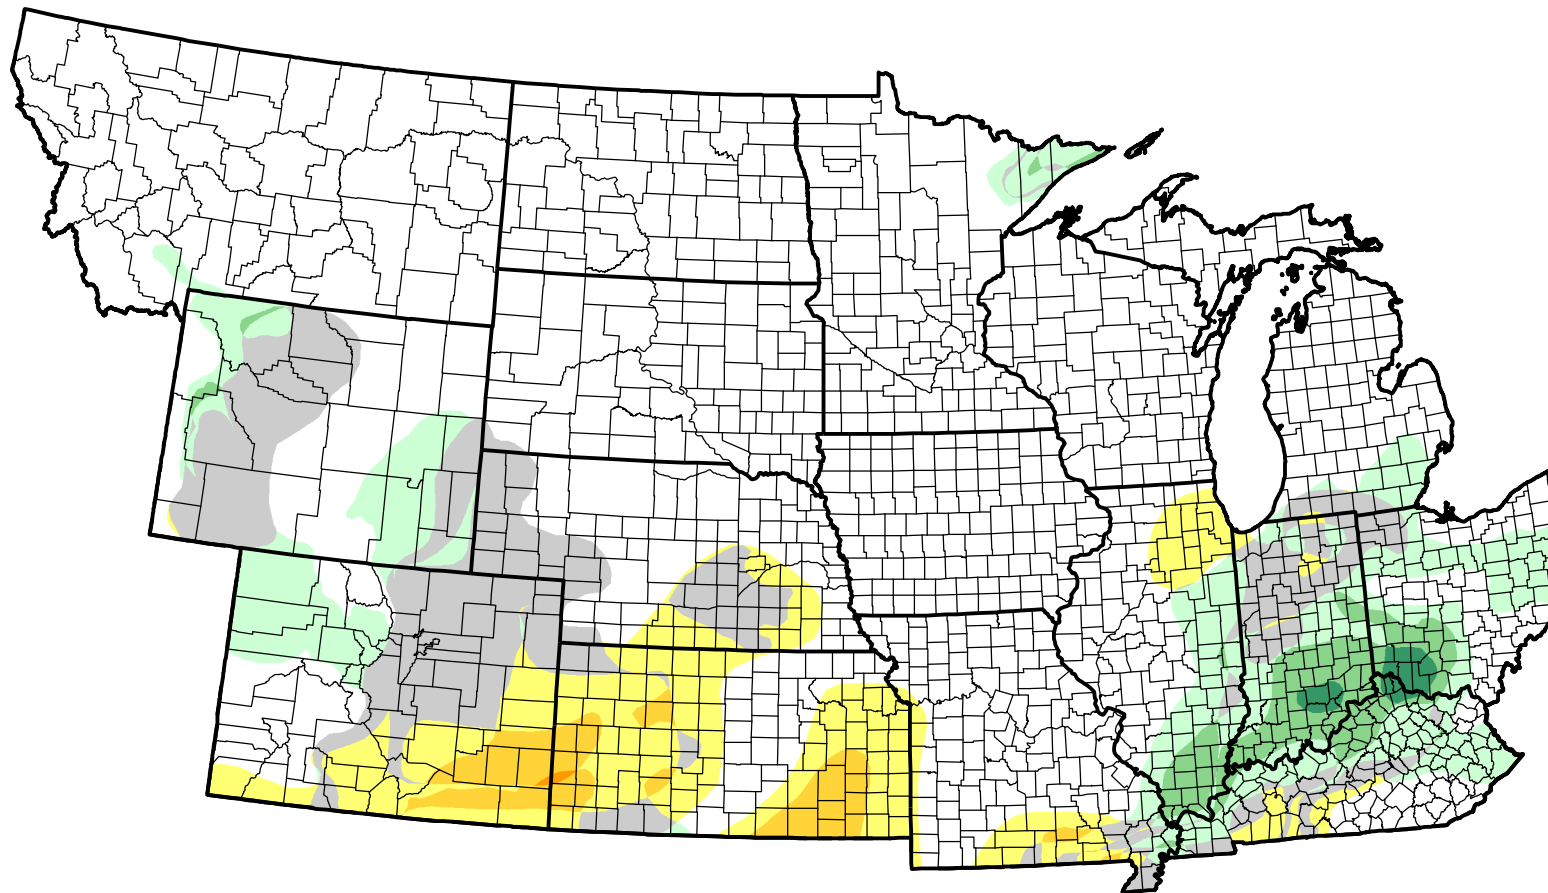

U.S. Drought Monitor Class Change - NWS Central 8 Week

-  5 Class Degradation
-  4 Class Degradation
-  3 Class Degradation
-  2 Class Degradation
-  1 Class Degradation
-  No Change
-  1 Class Improvement
-  2 Class Improvement
-  3 Class Improvement
-  4 Class Improvement
-  5 Class Improvement

December 21, 2010
compared to
October 28, 2010

droughtmonitor.unl.edu