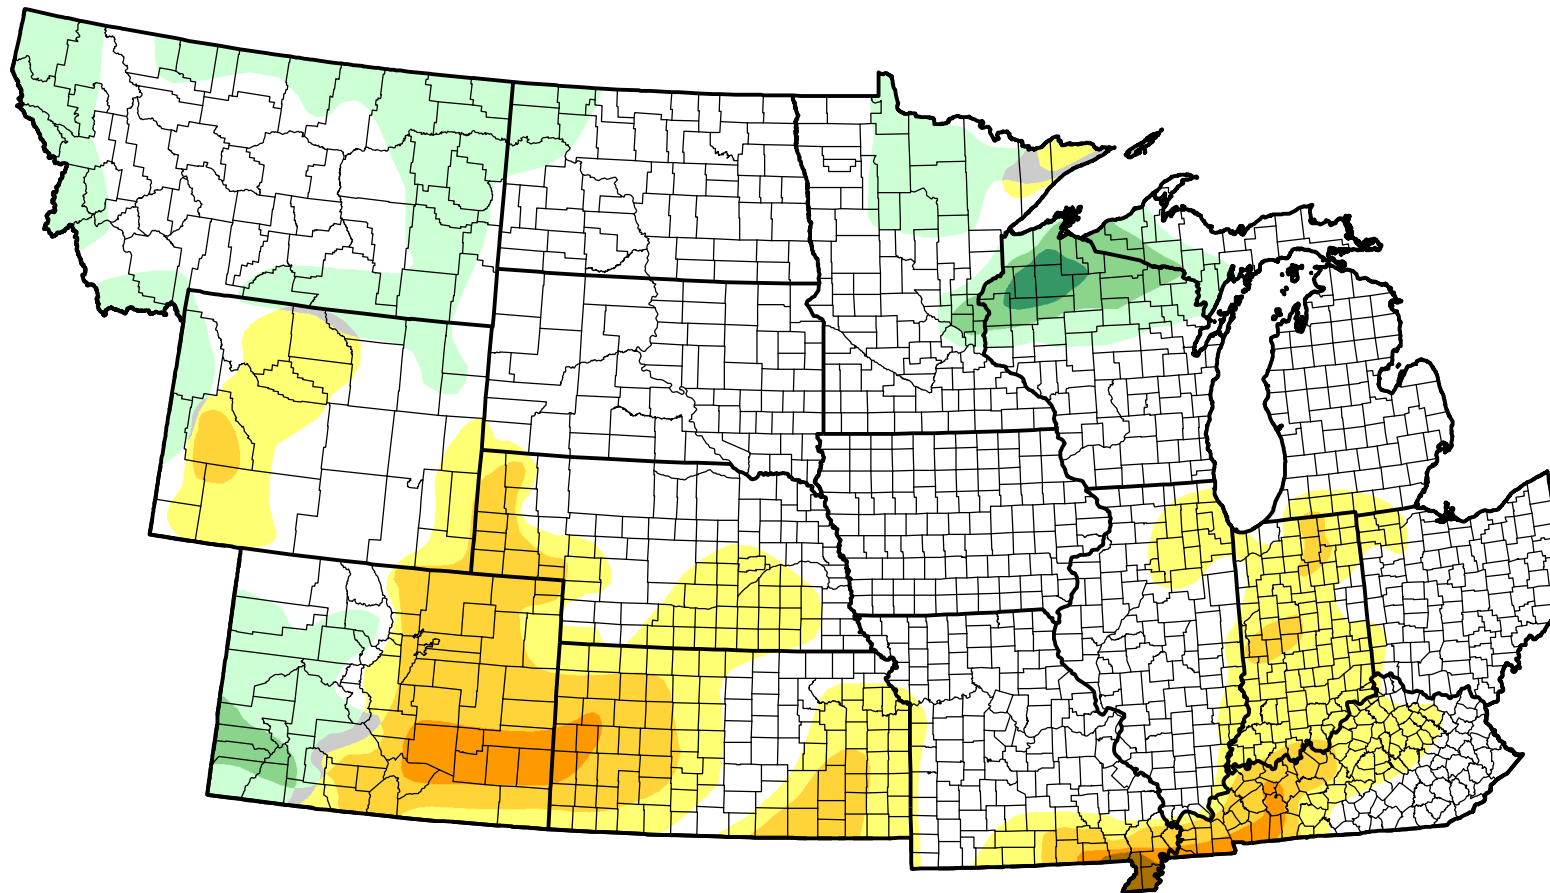

U.S. Drought Monitor Class Change - NWS Central Start of Calendar Year

-  5 Class Degradation
-  4 Class Degradation
-  3 Class Degradation
-  2 Class Degradation
-  1 Class Degradation
-  No Change
-  1 Class Improvement
-  2 Class Improvement
-  3 Class Improvement
-  4 Class Improvement
-  5 Class Improvement

December 21, 2010
compared to
December 31, 2009

droughtmonitor.unl.edu