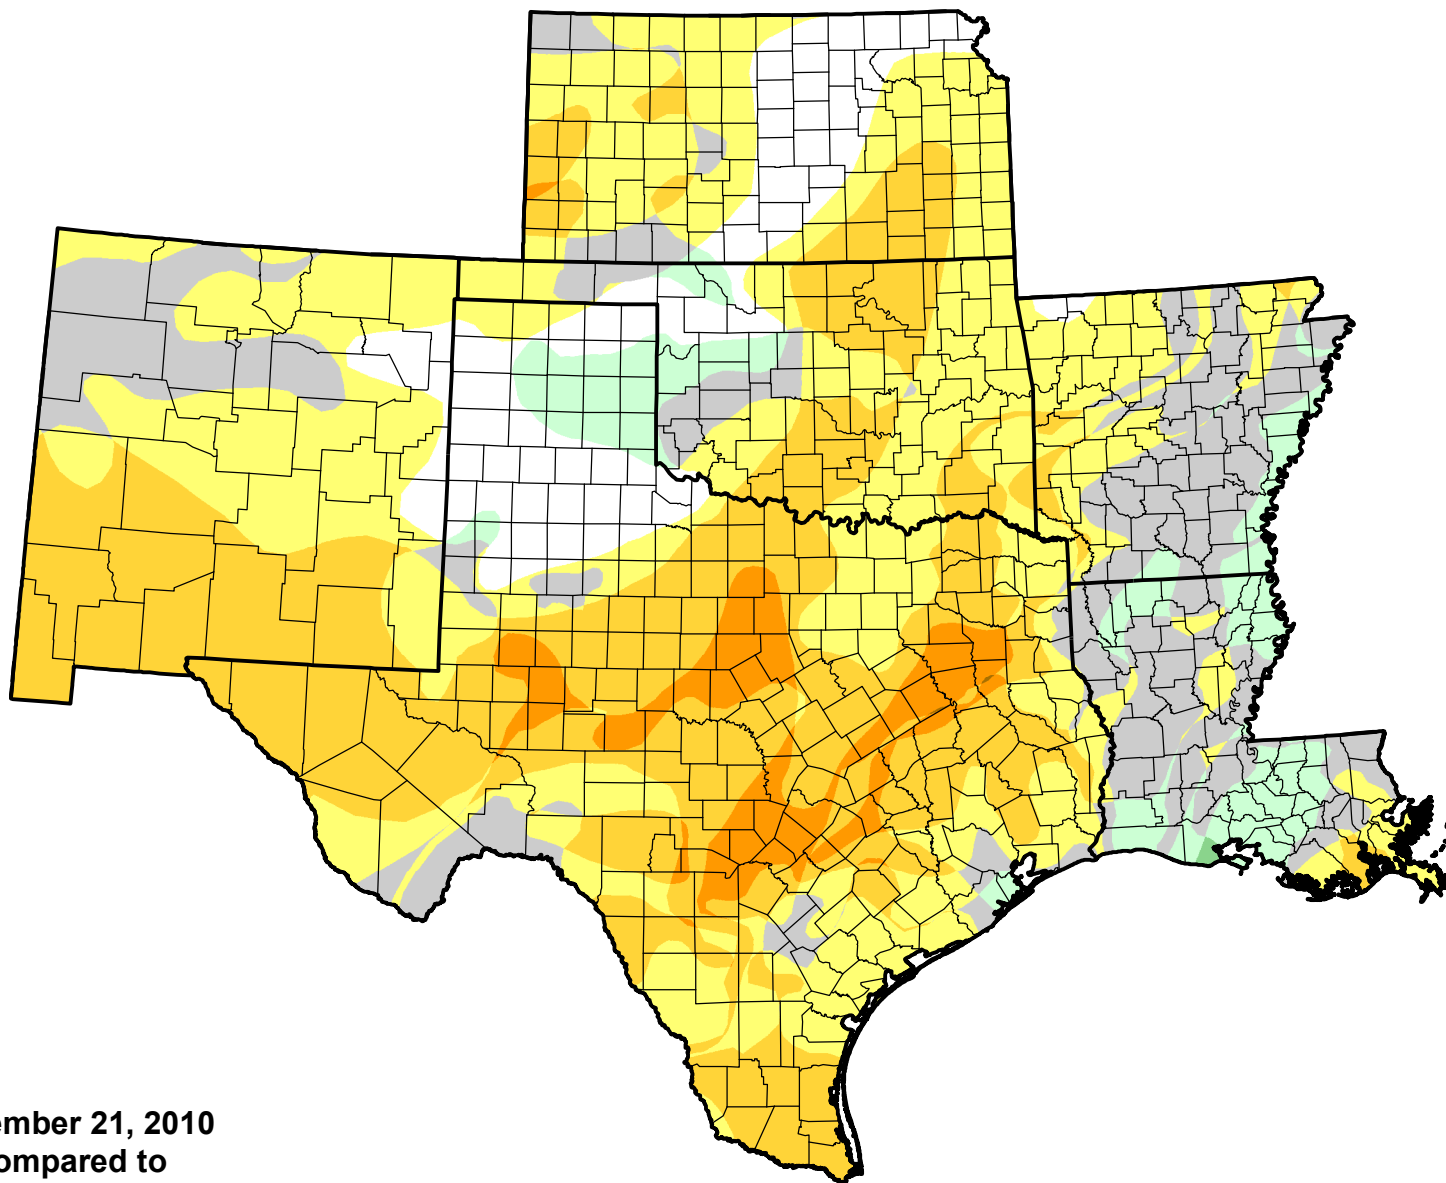

U.S. Drought Monitor Class Change - SCIPP

8 Week

December 21, 2010
compared to
October 28, 2010

droughtmonitor.unl.edu

- 5 Class Degradation
- 4 Class Degradation
- 3 Class Degradation
- 2 Class Degradation
- 1 Class Degradation
- No Change
- 1 Class Improvement
- 2 Class Improvement
- 3 Class Improvement
- 4 Class Improvement
- 5 Class Improvement