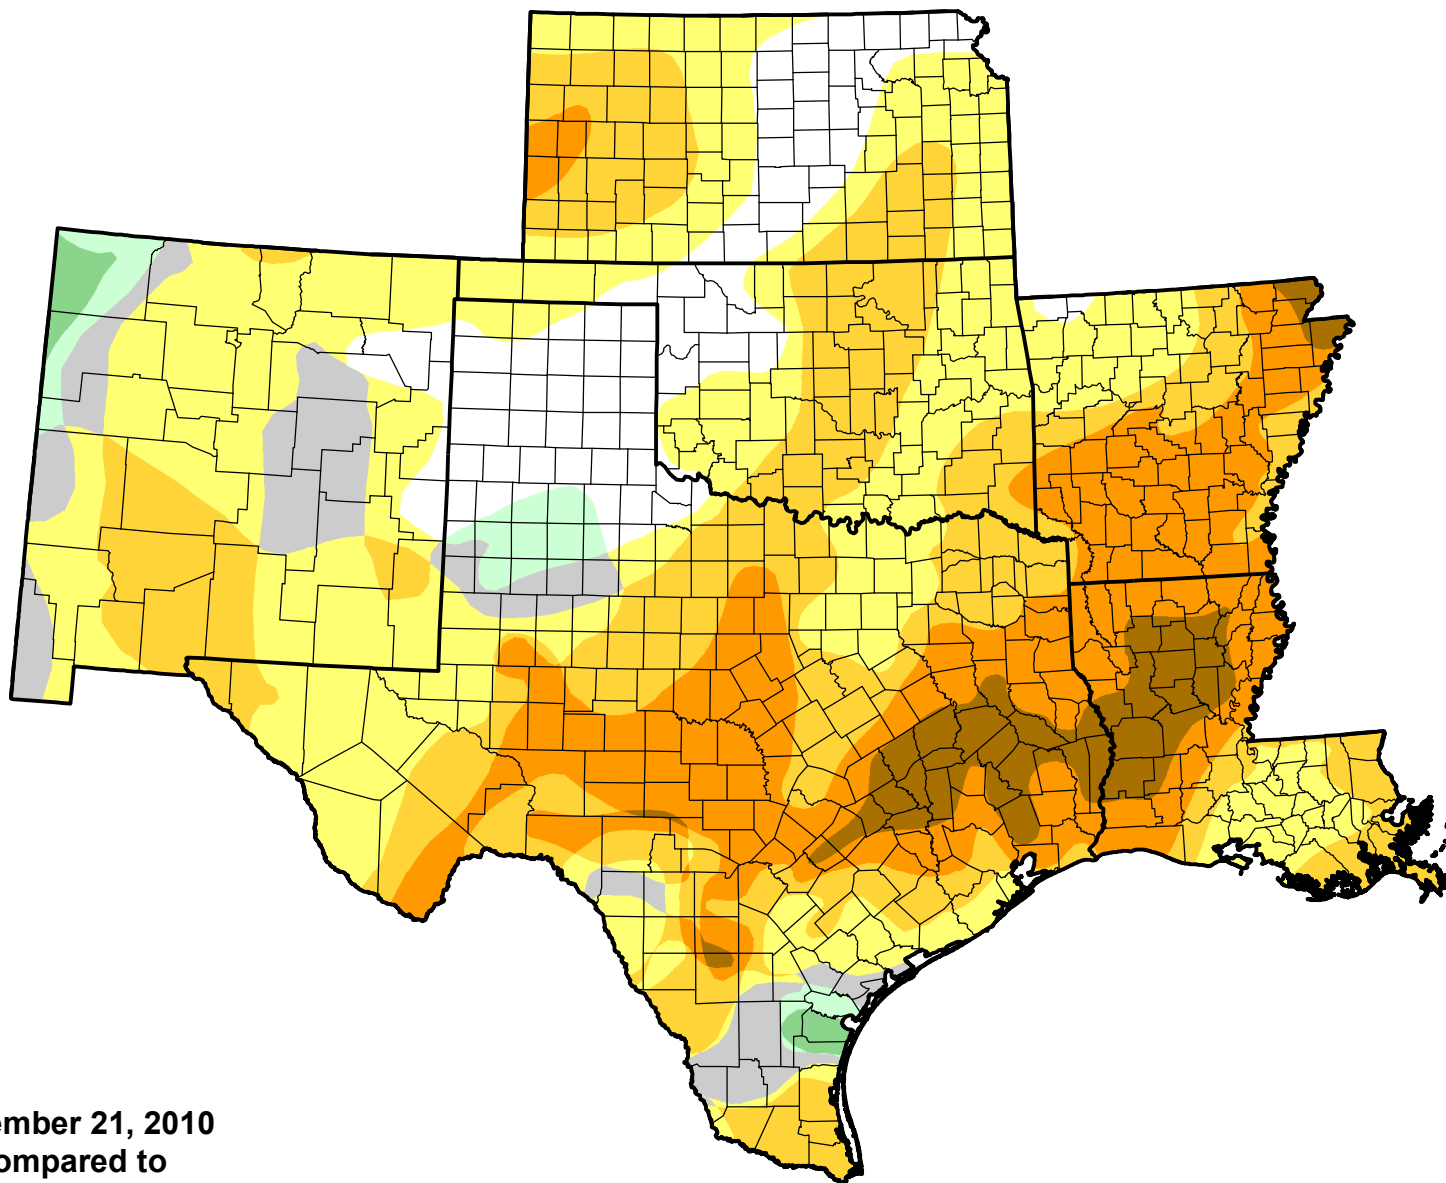

# U.S. Drought Monitor Class Change - SCIPP

Start of Calendar Year

December 21, 2010  
compared to  
December 31, 2009

[droughtmonitor.unl.edu](http://droughtmonitor.unl.edu)

-  5 Class Degradation
-  4 Class Degradation
-  3 Class Degradation
-  2 Class Degradation
-  1 Class Degradation
-  No Change
-  1 Class Improvement
-  2 Class Improvement
-  3 Class Improvement
-  4 Class Improvement
-  5 Class Improvement