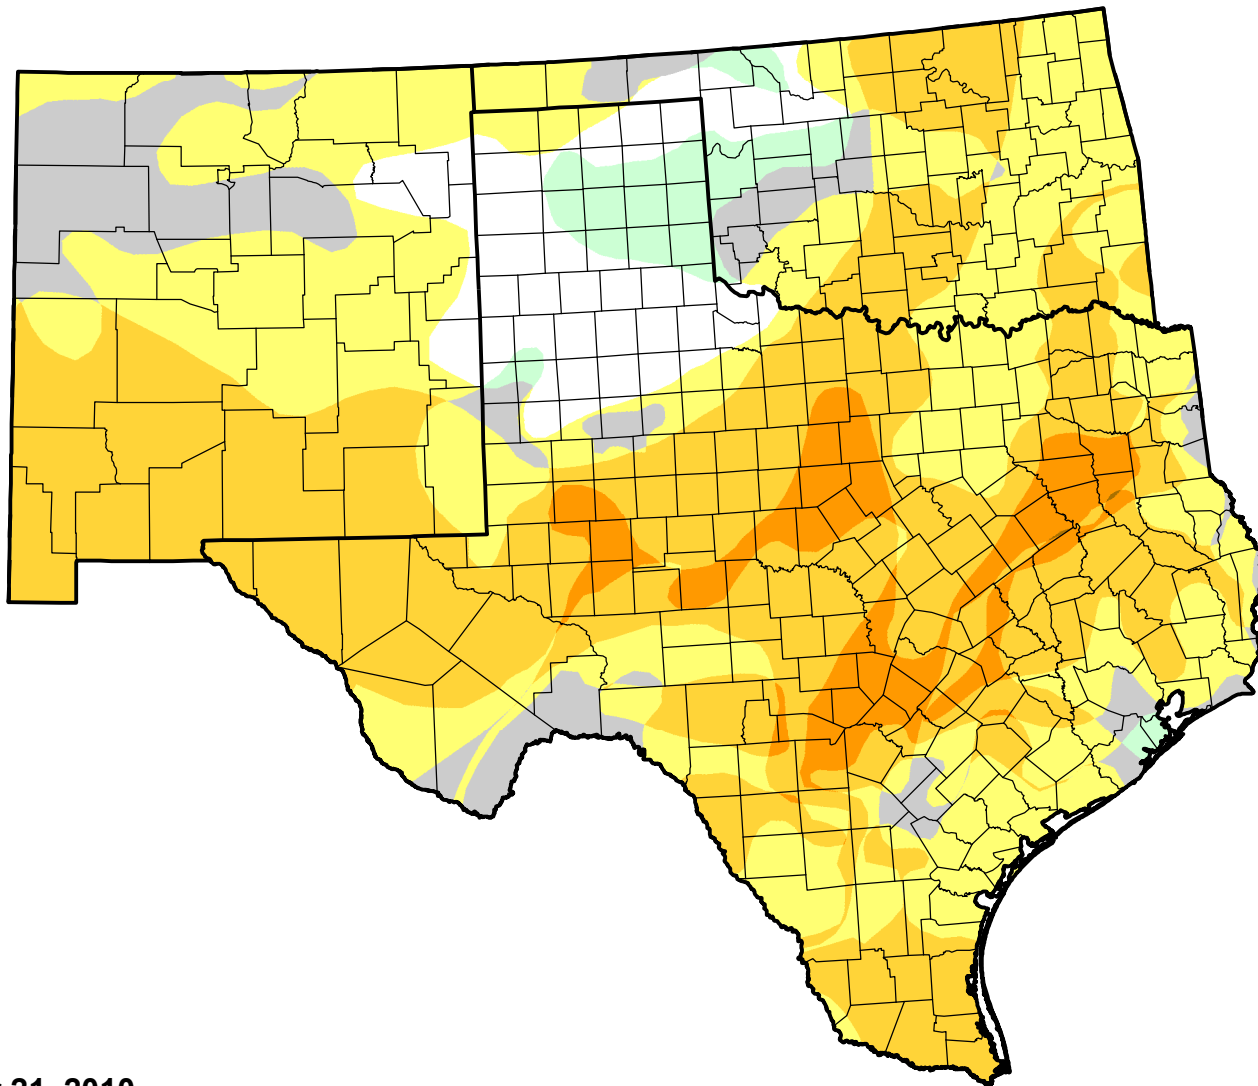

# U.S. Drought Monitor Class Change - Southern Plains RDEWS

## 8 Week

December 21, 2010  
compared to  
October 28, 2010

[droughtmonitor.unl.edu](http://droughtmonitor.unl.edu)

-  5 Class Degradation
-  4 Class Degradation
-  3 Class Degradation
-  2 Class Degradation
-  1 Class Degradation
-  No Change
-  1 Class Improvement
-  2 Class Improvement
-  3 Class Improvement
-  4 Class Improvement
-  5 Class Improvement