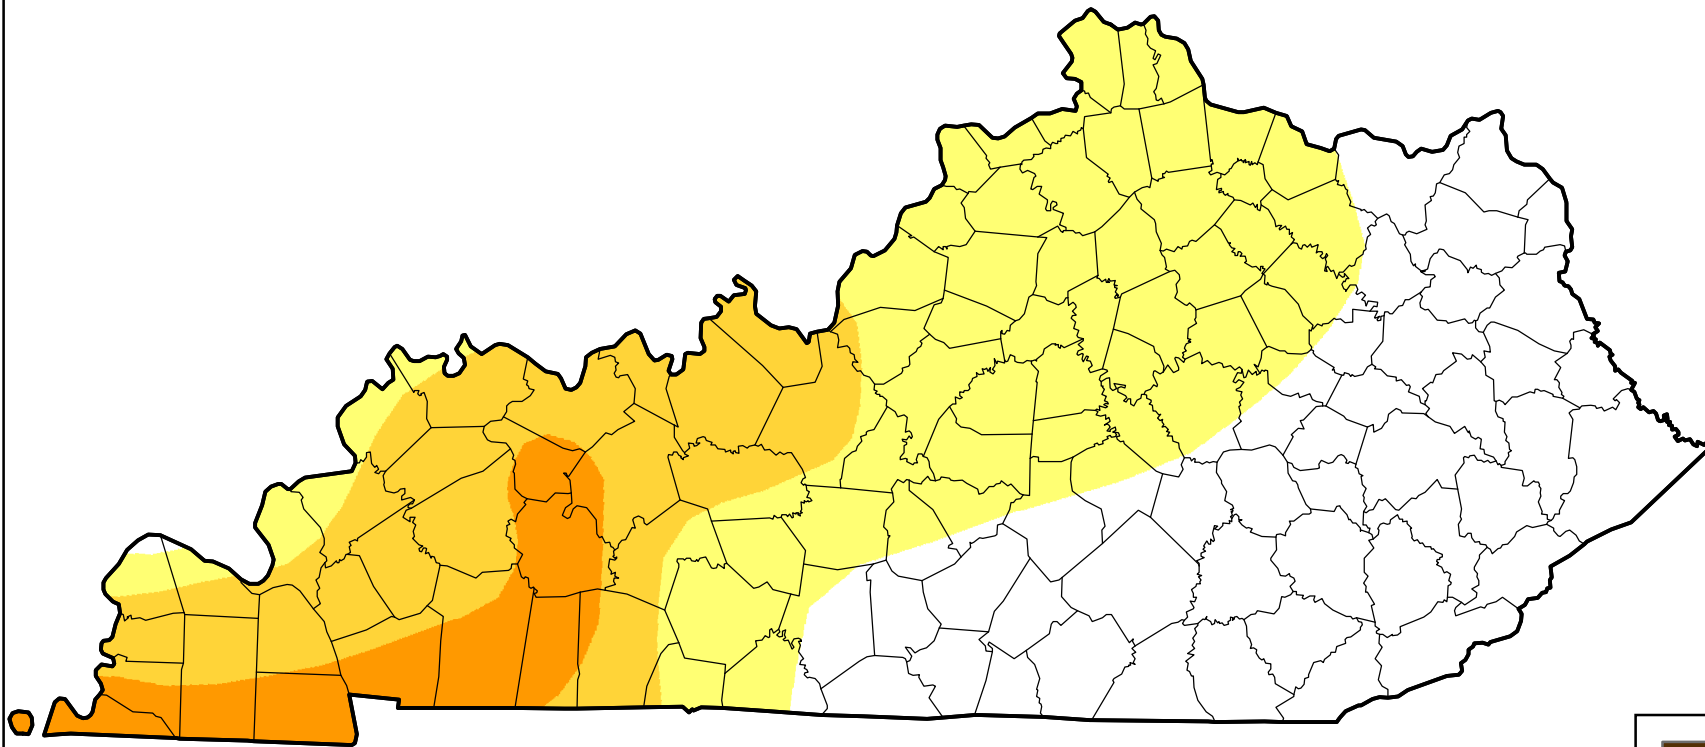

# U.S. Drought Monitor Class Change - Kentucky

## Start of Calendar Year

December 28, 2010  
compared to  
December 31, 2009

[droughtmonitor.unl.edu](http://droughtmonitor.unl.edu)