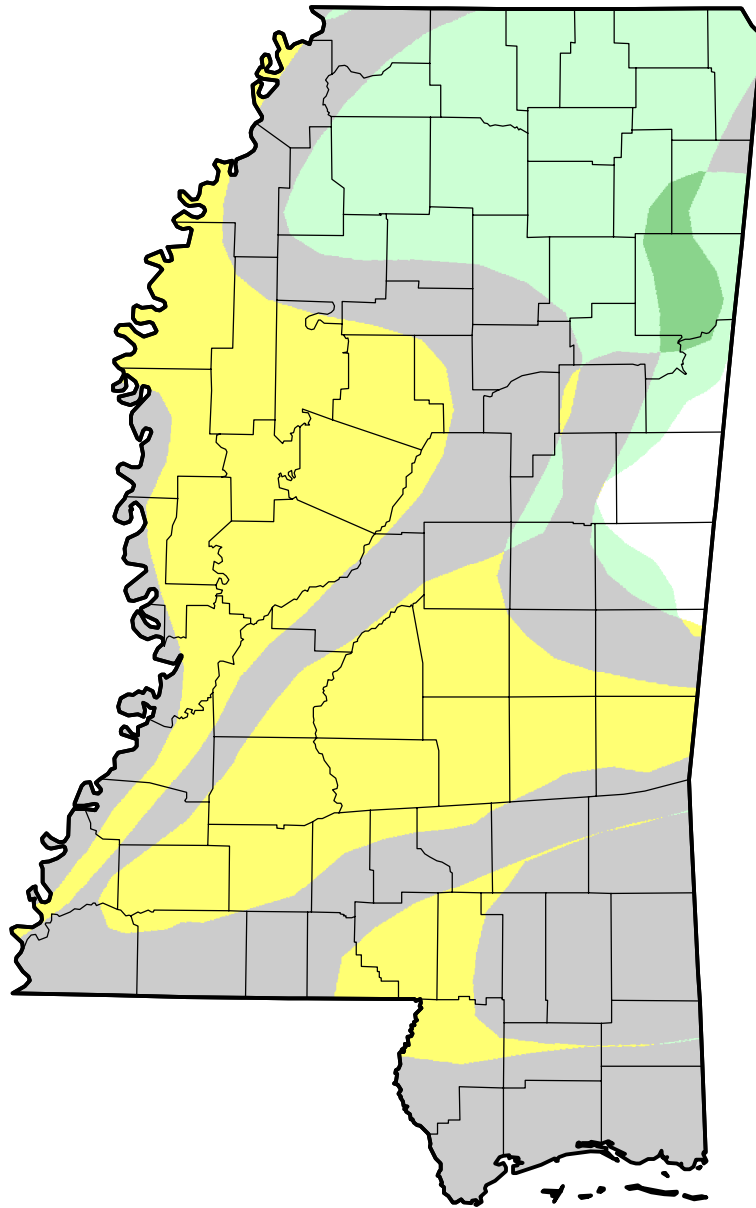

# U.S. Drought Monitor Class Change - Mississippi

## 4 Week

December 28, 2010  
compared to  
December 1, 2010

-  5 Class Degradation
-  4 Class Degradation
-  3 Class Degradation
-  2 Class Degradation
-  1 Class Degradation
-  No Change
-  1 Class Improvement
-  2 Class Improvement
-  3 Class Improvement
-  4 Class Improvement
-  5 Class Improvement