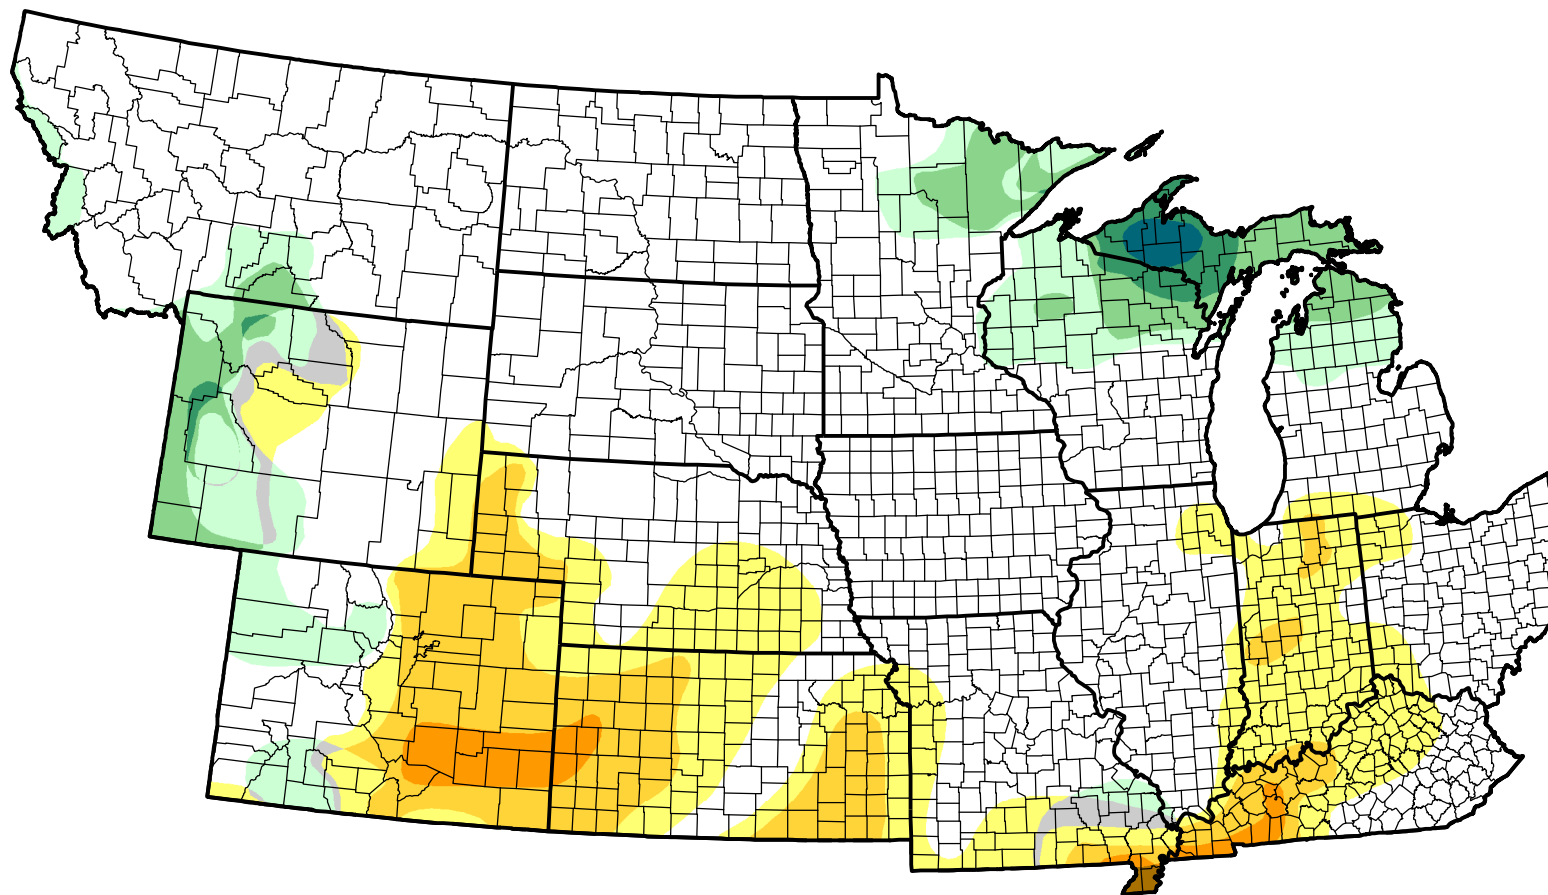

U.S. Drought Monitor Class Change - NWS Central 26 Week

December 28, 2010
compared to
July 1, 2010

droughtmonitor.unl.edu