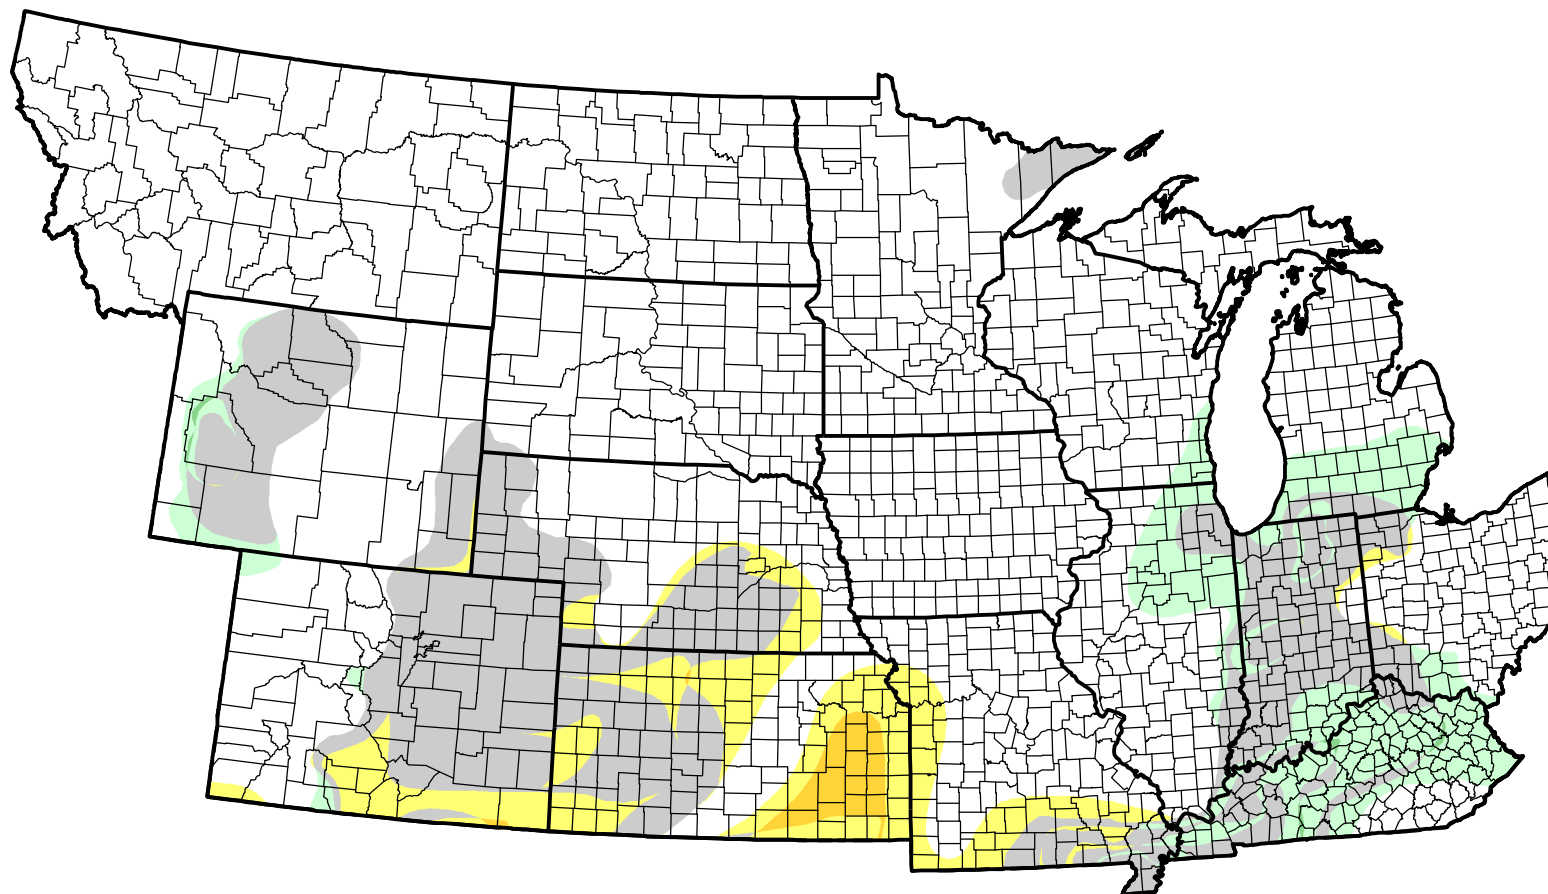

U.S. Drought Monitor Class Change - NWS Central 4 Week

December 28, 2010
compared to
December 1, 2010

droughtmonitor.unl.edu

- | | |
|---|---------------------|
|  | 5 Class Degradation |
|  | 4 Class Degradation |
|  | 3 Class Degradation |
|  | 2 Class Degradation |
|  | 1 Class Degradation |
|  | No Change |
|  | 1 Class Improvement |
|  | 2 Class Improvement |
|  | 3 Class Improvement |
|  | 4 Class Improvement |
|  | 5 Class Improvement |