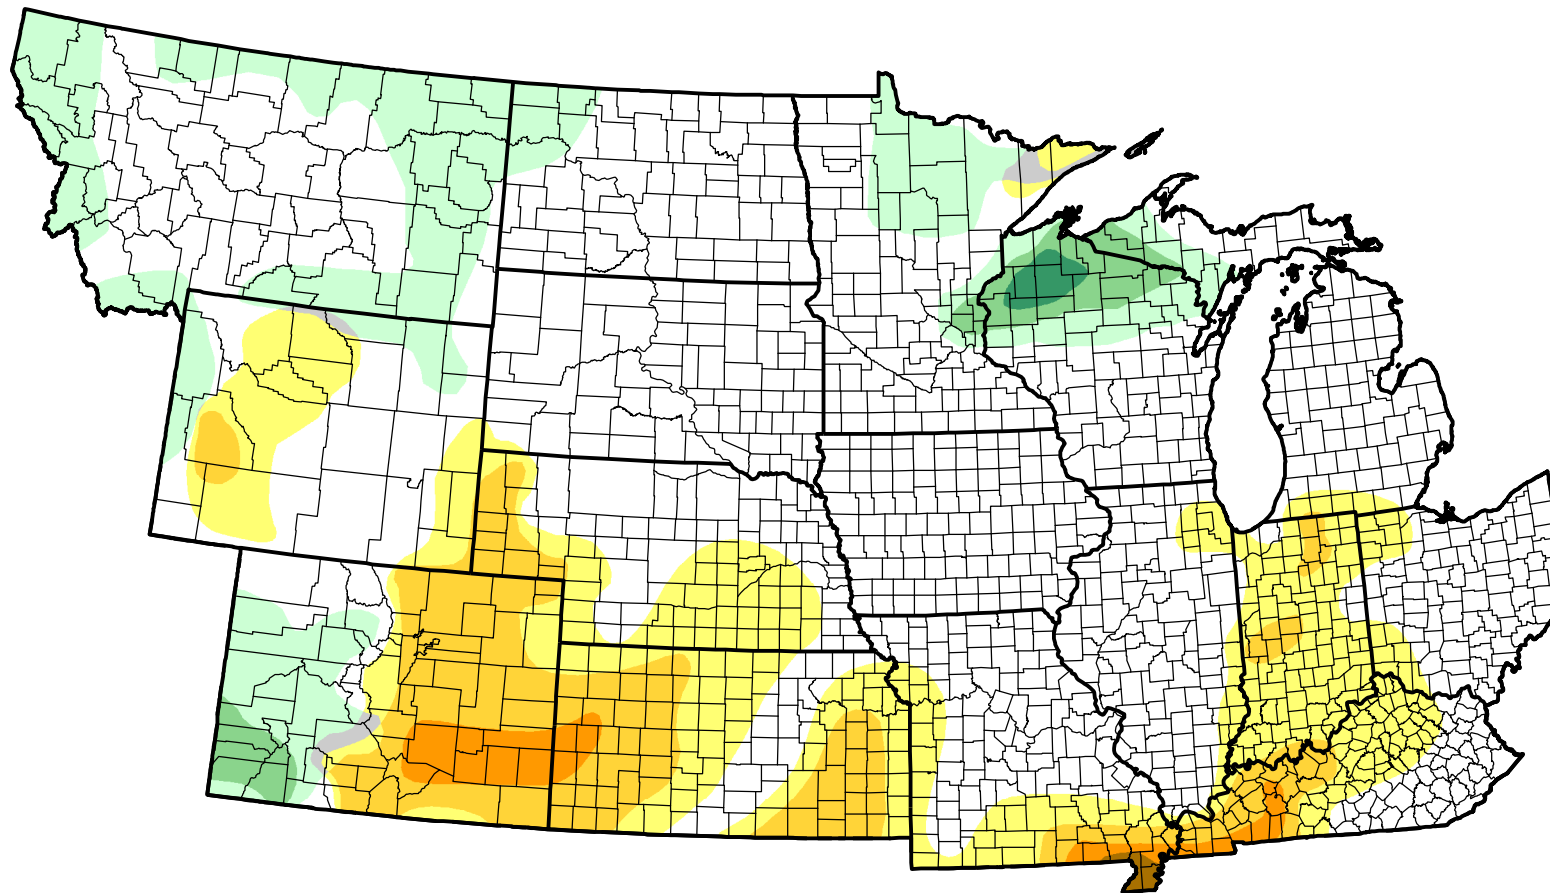

U.S. Drought Monitor Class Change - NWS Central 52 Week

-  5 Class Degradation
-  4 Class Degradation
-  3 Class Degradation
-  2 Class Degradation
-  1 Class Degradation
-  No Change
-  1 Class Improvement
-  2 Class Improvement
-  3 Class Improvement
-  4 Class Improvement
-  5 Class Improvement

December 28, 2010
compared to
December 31, 2009

droughtmonitor.unl.edu