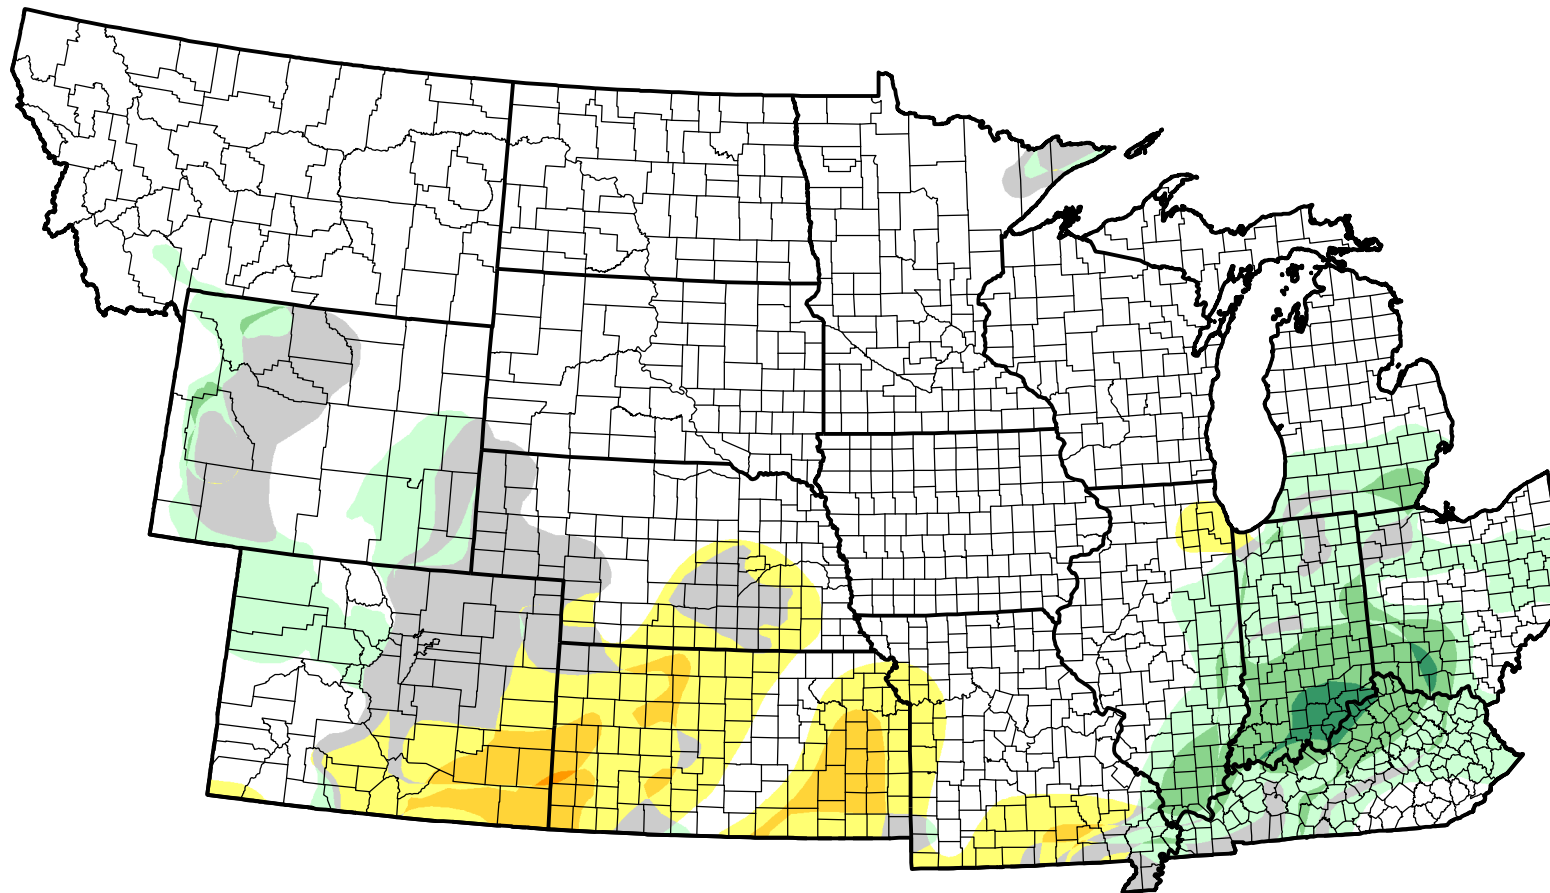

# U.S. Drought Monitor Class Change - NWS Central 8 Week

-  5 Class Degradation
-  4 Class Degradation
-  3 Class Degradation
-  2 Class Degradation
-  1 Class Degradation
-  No Change
-  1 Class Improvement
-  2 Class Improvement
-  3 Class Improvement
-  4 Class Improvement
-  5 Class Improvement

December 28, 2010  
compared to  
November 4, 2010

[droughtmonitor.unl.edu](http://droughtmonitor.unl.edu)