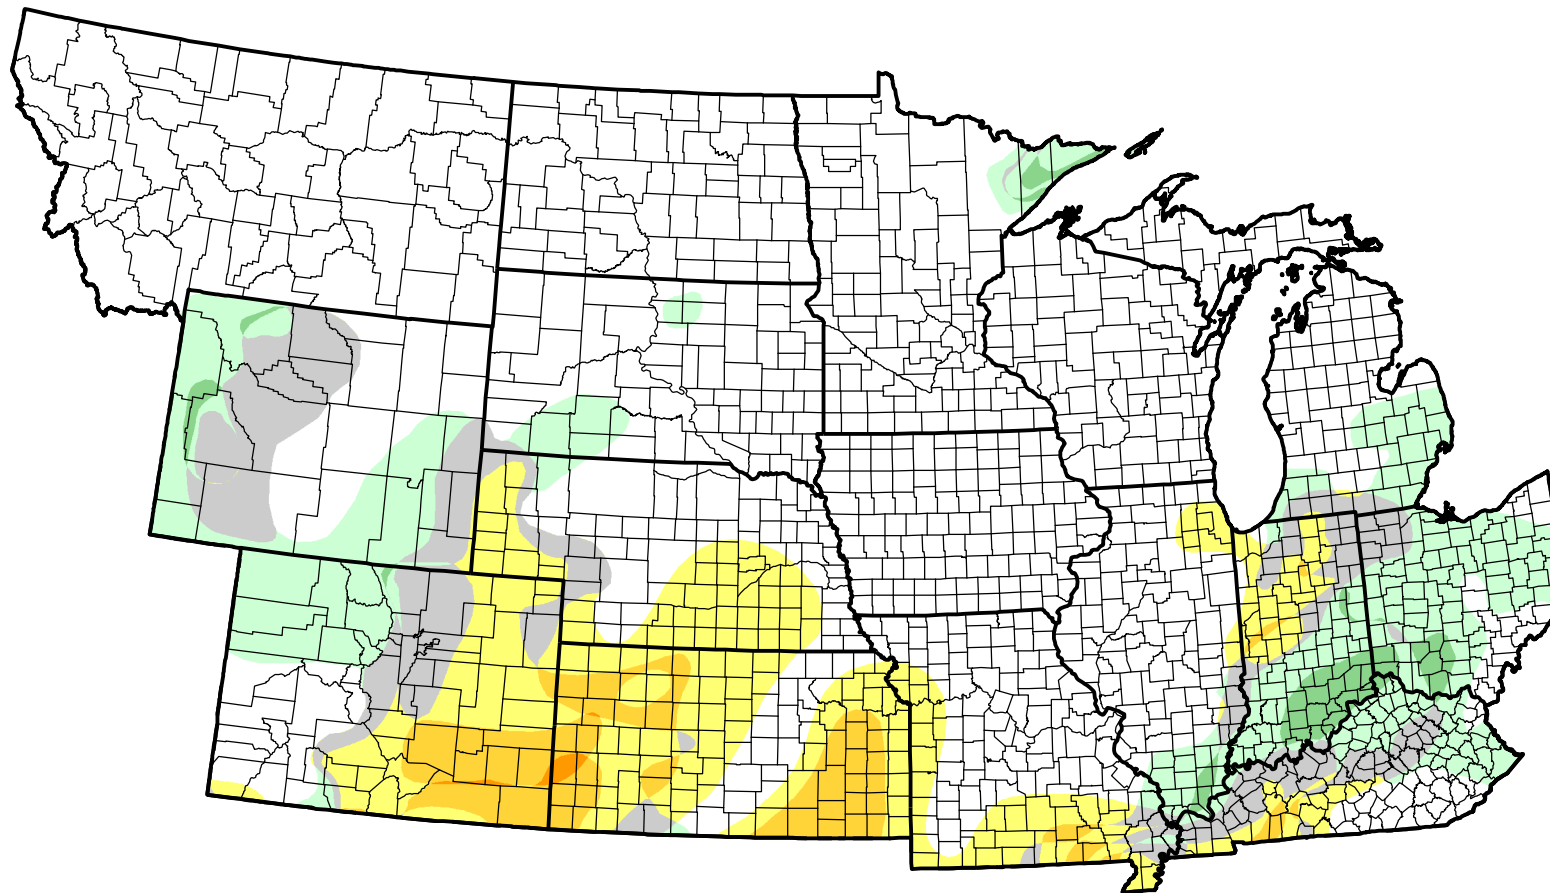

U.S. Drought Monitor Class Change - NWS Central Start of Water Year

December 28, 2010
compared to
September 30, 2010

droughtmonitor.unl.edu

-  5 Class Degradation
-  4 Class Degradation
-  3 Class Degradation
-  2 Class Degradation
-  1 Class Degradation
-  No Change
-  1 Class Improvement
-  2 Class Improvement
-  3 Class Improvement
-  4 Class Improvement
-  5 Class Improvement