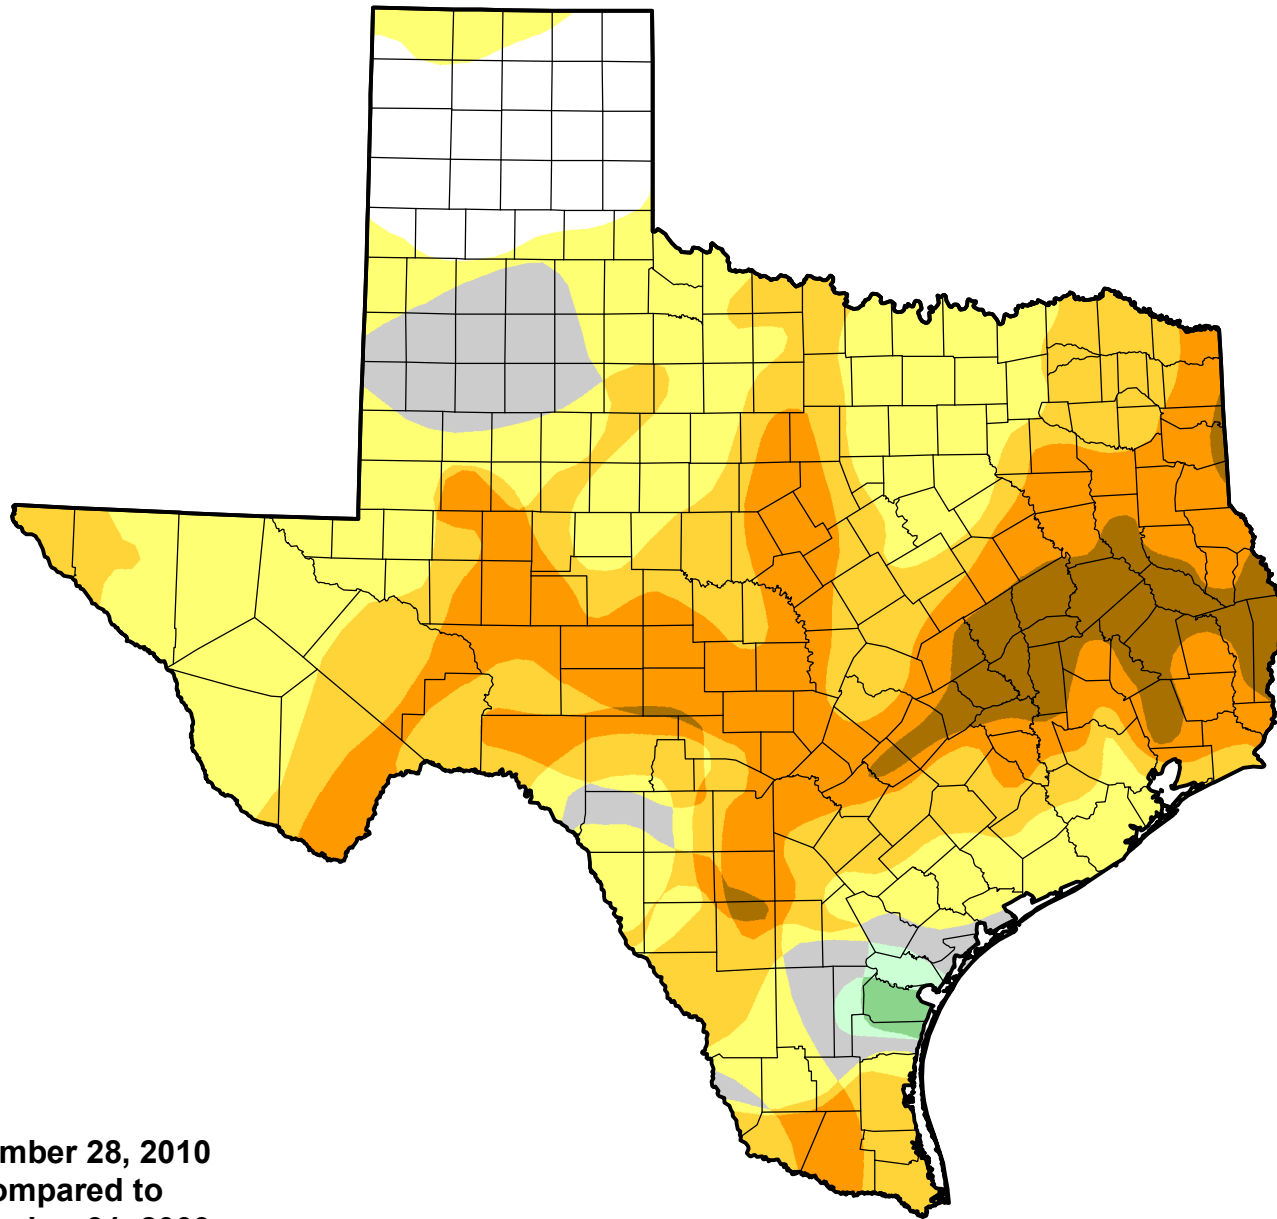

# U.S. Drought Monitor Class Change - Texas

## 52 Week

December 28, 2010  
compared to  
December 31, 2009

[droughtmonitor.unl.edu](http://droughtmonitor.unl.edu)

-  5 Class Degradation
-  4 Class Degradation
-  3 Class Degradation
-  2 Class Degradation
-  1 Class Degradation
-  No Change
-  1 Class Improvement
-  2 Class Improvement
-  3 Class Improvement
-  4 Class Improvement
-  5 Class Improvement