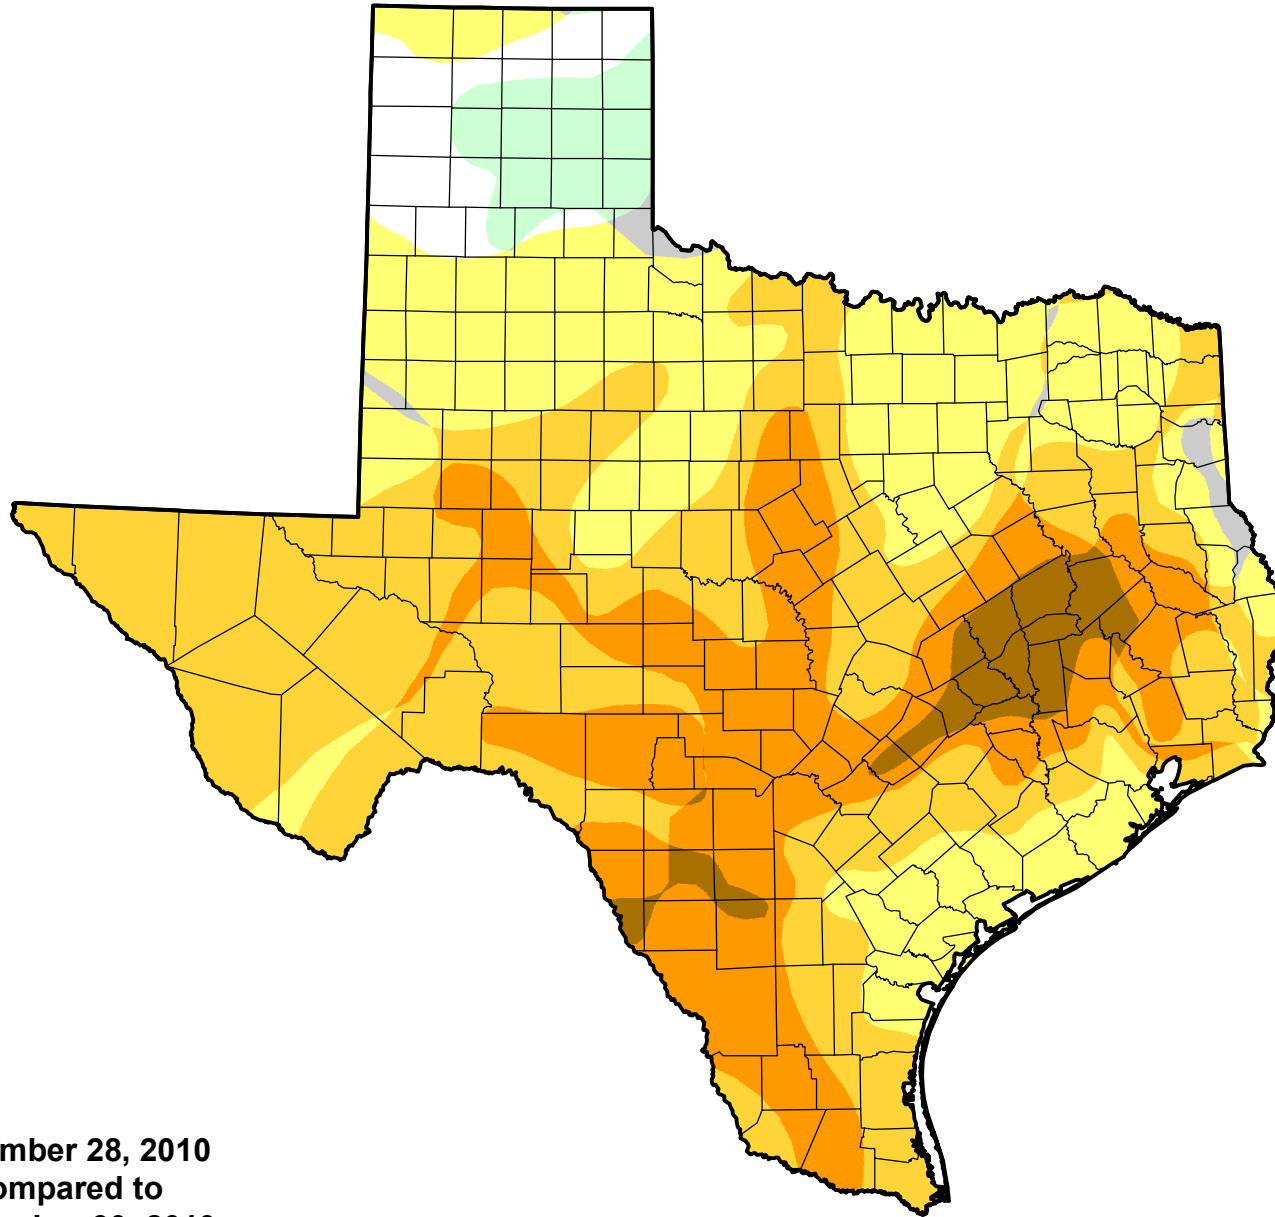

U.S. Drought Monitor Class Change - Texas

Start of Water Year

December 28, 2010
compared to
September 30, 2010

droughtmonitor.unl.edu

- 5 Class Degradation
- 4 Class Degradation
- 3 Class Degradation
- 2 Class Degradation
- 1 Class Degradation
- No Change
- 1 Class Improvement
- 2 Class Improvement
- 3 Class Improvement
- 4 Class Improvement
- 5 Class Improvement