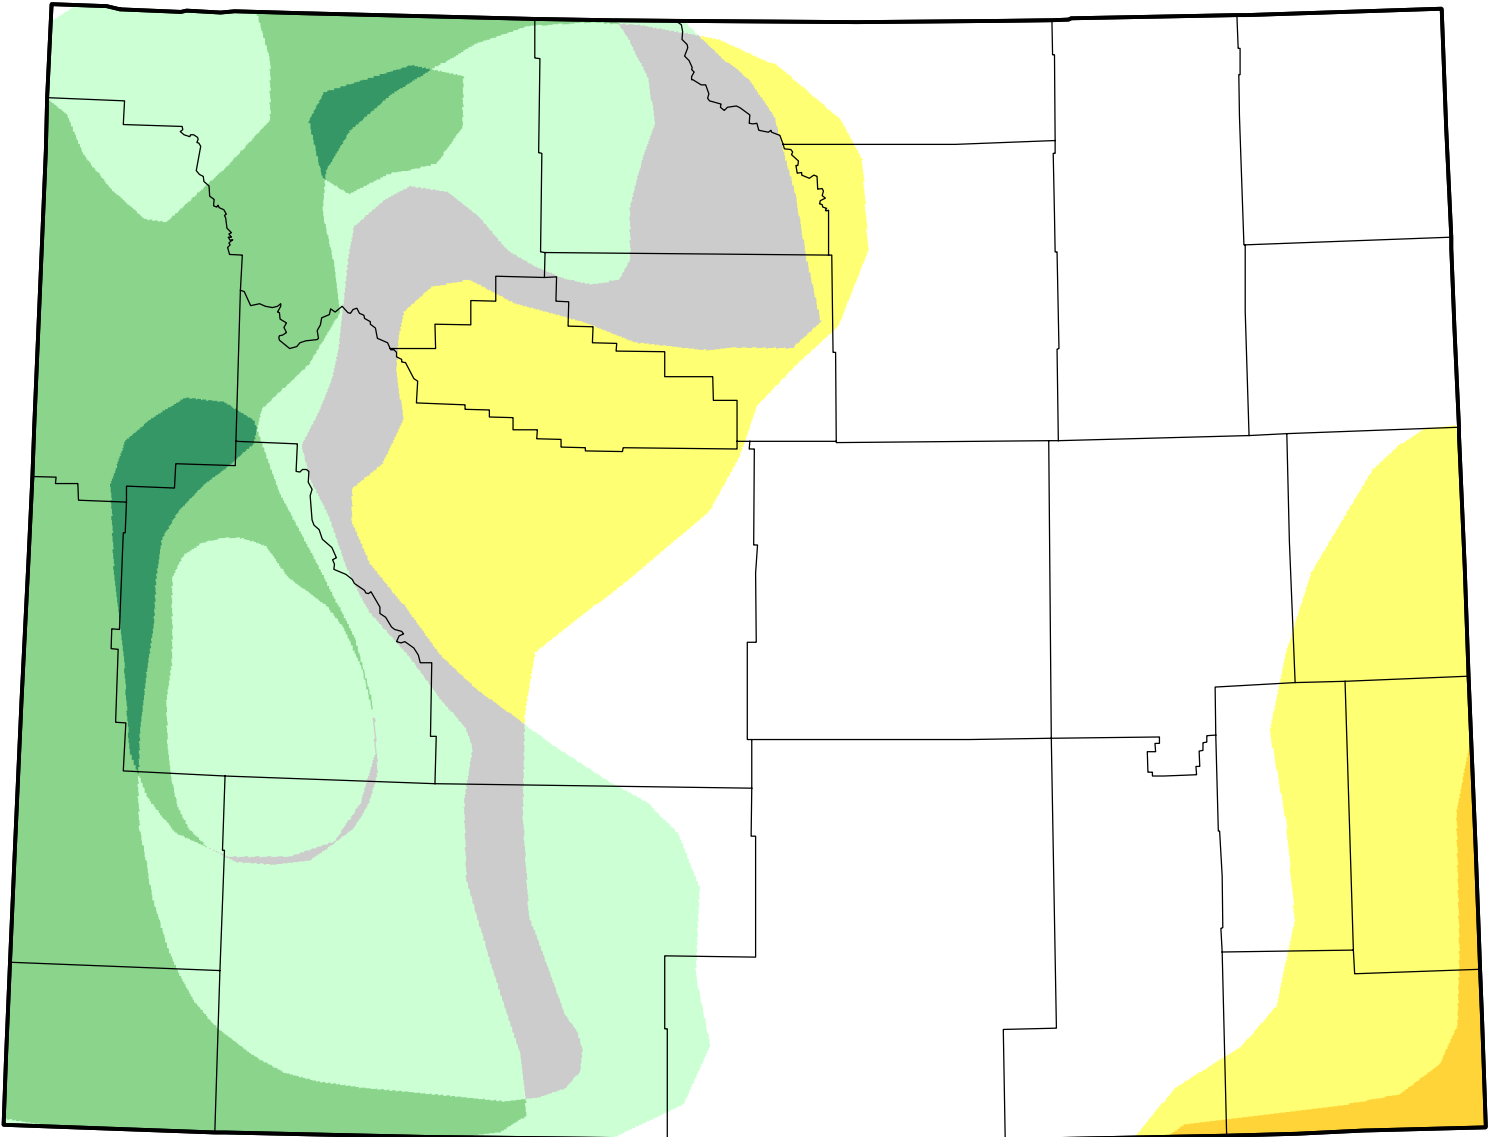

# U.S. Drought Monitor Class Change - Wyoming

26 Week

-  5 Class Degradation
-  4 Class Degradation
-  3 Class Degradation
-  2 Class Degradation
-  1 Class Degradation
-  No Change
-  1 Class Improvement
-  2 Class Improvement
-  3 Class Improvement
-  4 Class Improvement
-  5 Class Improvement

December 28, 2010  
compared to  
July 1, 2010

[droughtmonitor.unl.edu](http://droughtmonitor.unl.edu)