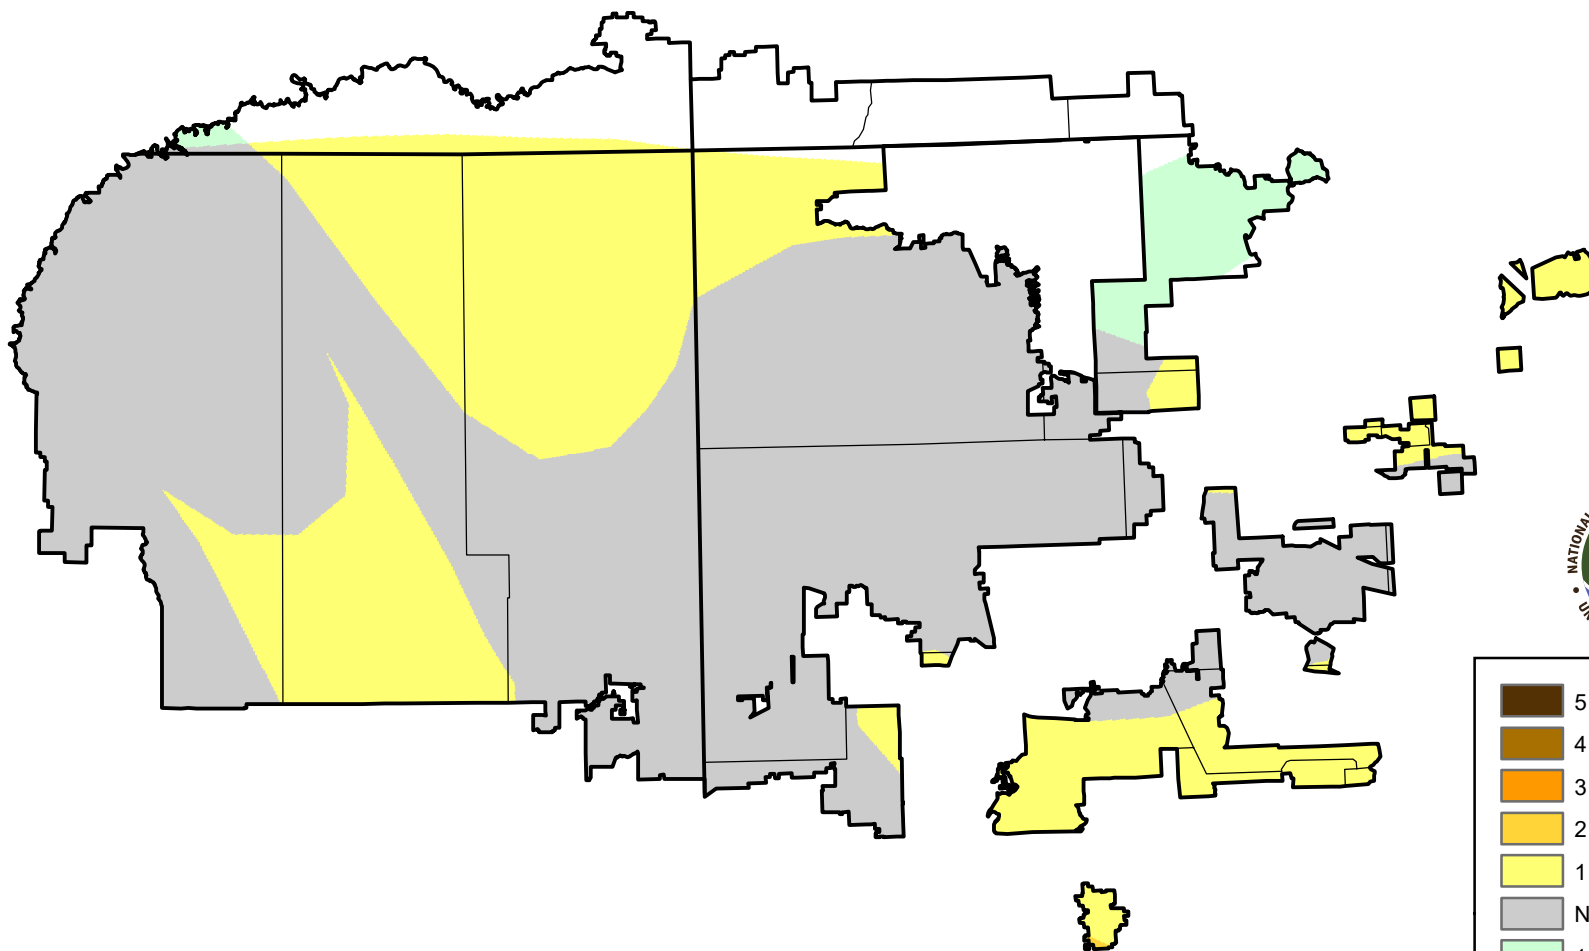

U.S. Drought Monitor Class Change - 4 Corners

8 Week

January 4, 2011
compared to
November 11, 2010

droughtmonitor.unl.edu

-  5 Class Degradation
-  4 Class Degradation
-  3 Class Degradation
-  2 Class Degradation
-  1 Class Degradation
-  No Change
-  1 Class Improvement
-  2 Class Improvement
-  3 Class Improvement
-  4 Class Improvement
-  5 Class Improvement