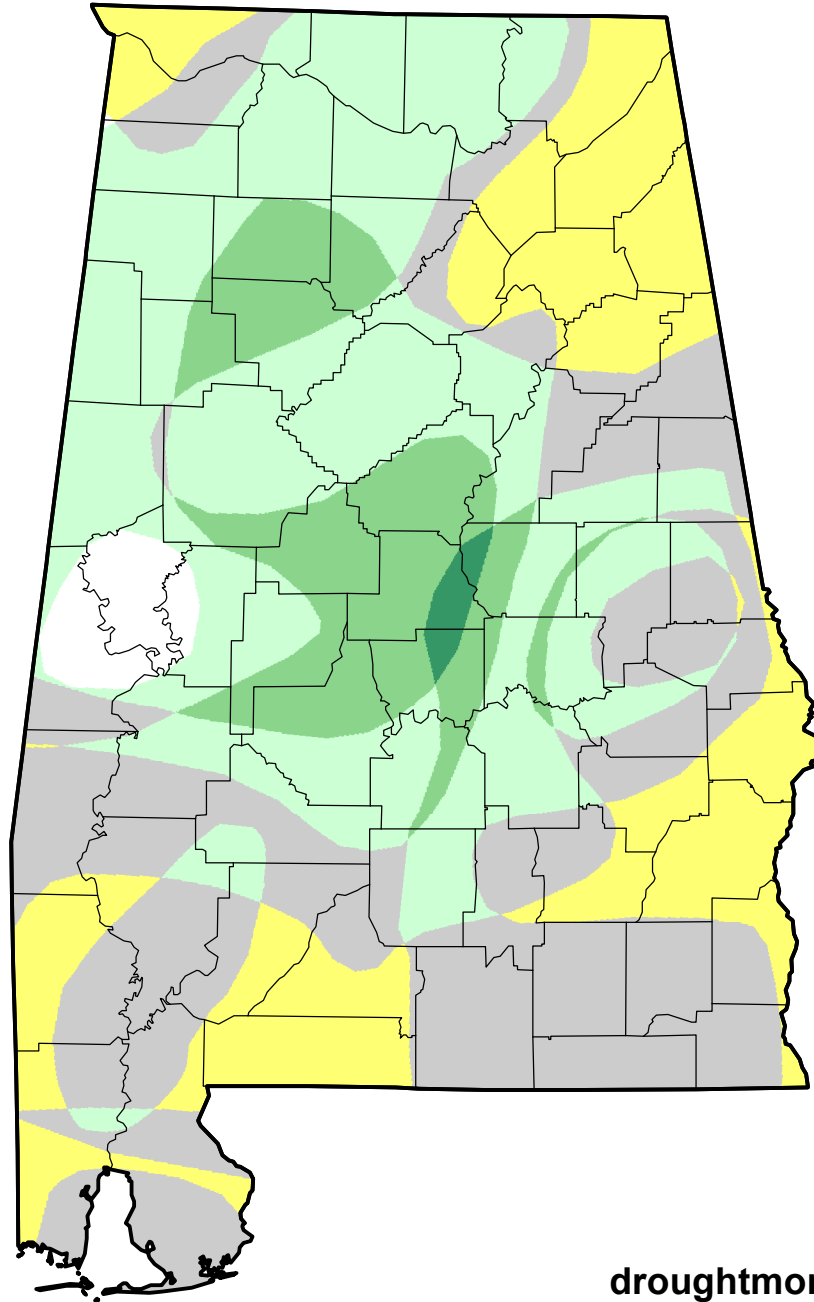

U.S. Drought Monitor Class Change - Alabama

13 Week

January 4, 2011
compared to
October 7, 2010

droughtmonitor.unl.edu

-  5 Class Degradation
-  4 Class Degradation
-  3 Class Degradation
-  2 Class Degradation
-  1 Class Degradation
-  No Change
-  1 Class Improvement
-  2 Class Improvement
-  3 Class Improvement
-  4 Class Improvement
-  5 Class Improvement