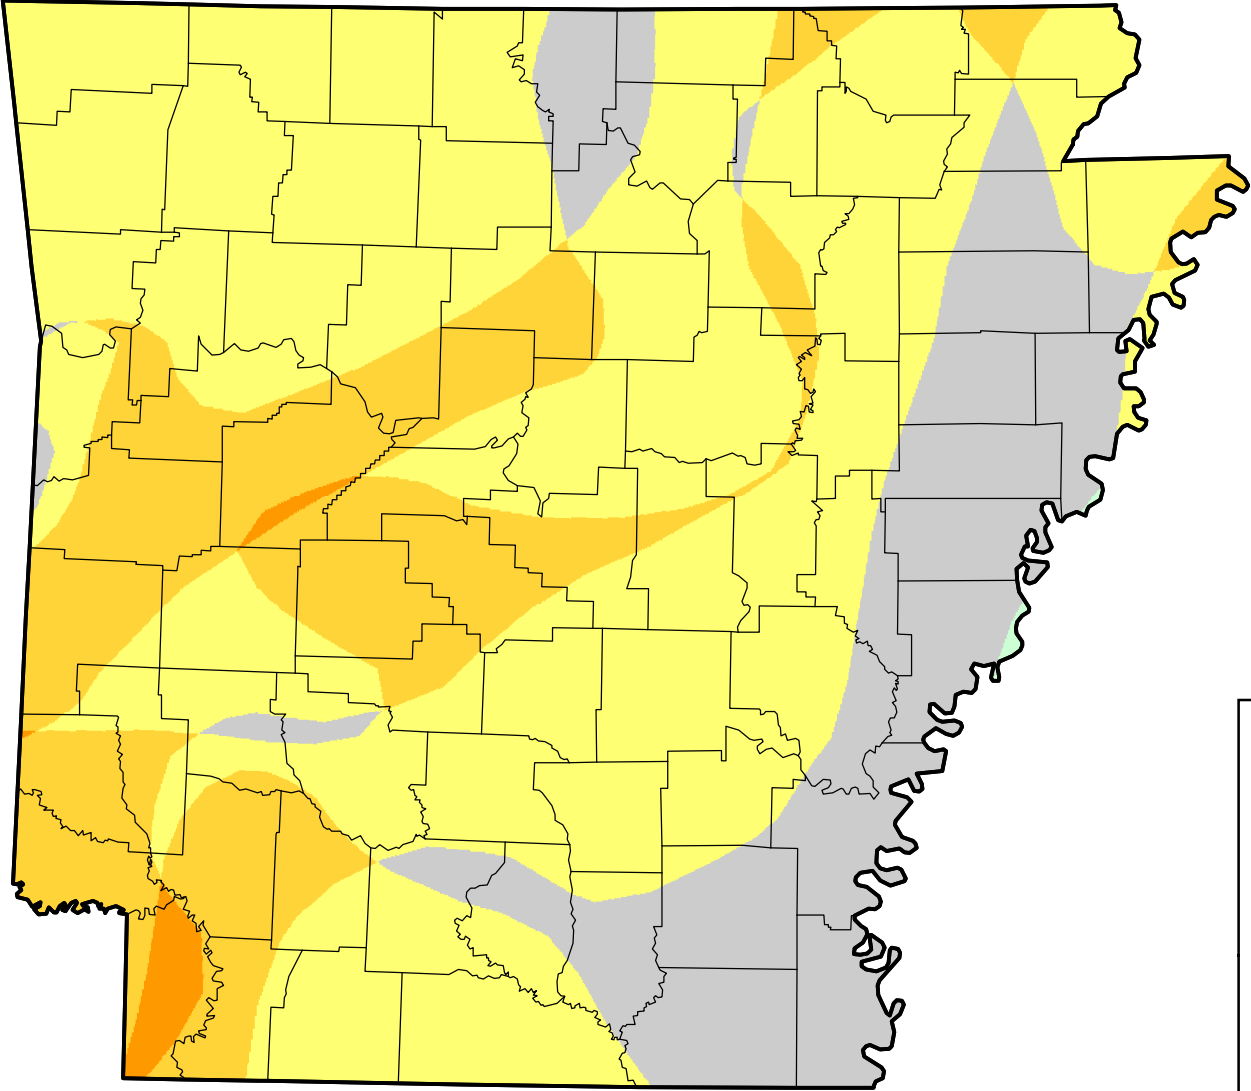

U.S. Drought Monitor Class Change - Arkansas

13 Week

January 4, 2011
compared to
October 7, 2010

droughtmonitor.unl.edu

-  5 Class Degradation
-  4 Class Degradation
-  3 Class Degradation
-  2 Class Degradation
-  1 Class Degradation
-  No Change
-  1 Class Improvement
-  2 Class Improvement
-  3 Class Improvement
-  4 Class Improvement
-  5 Class Improvement