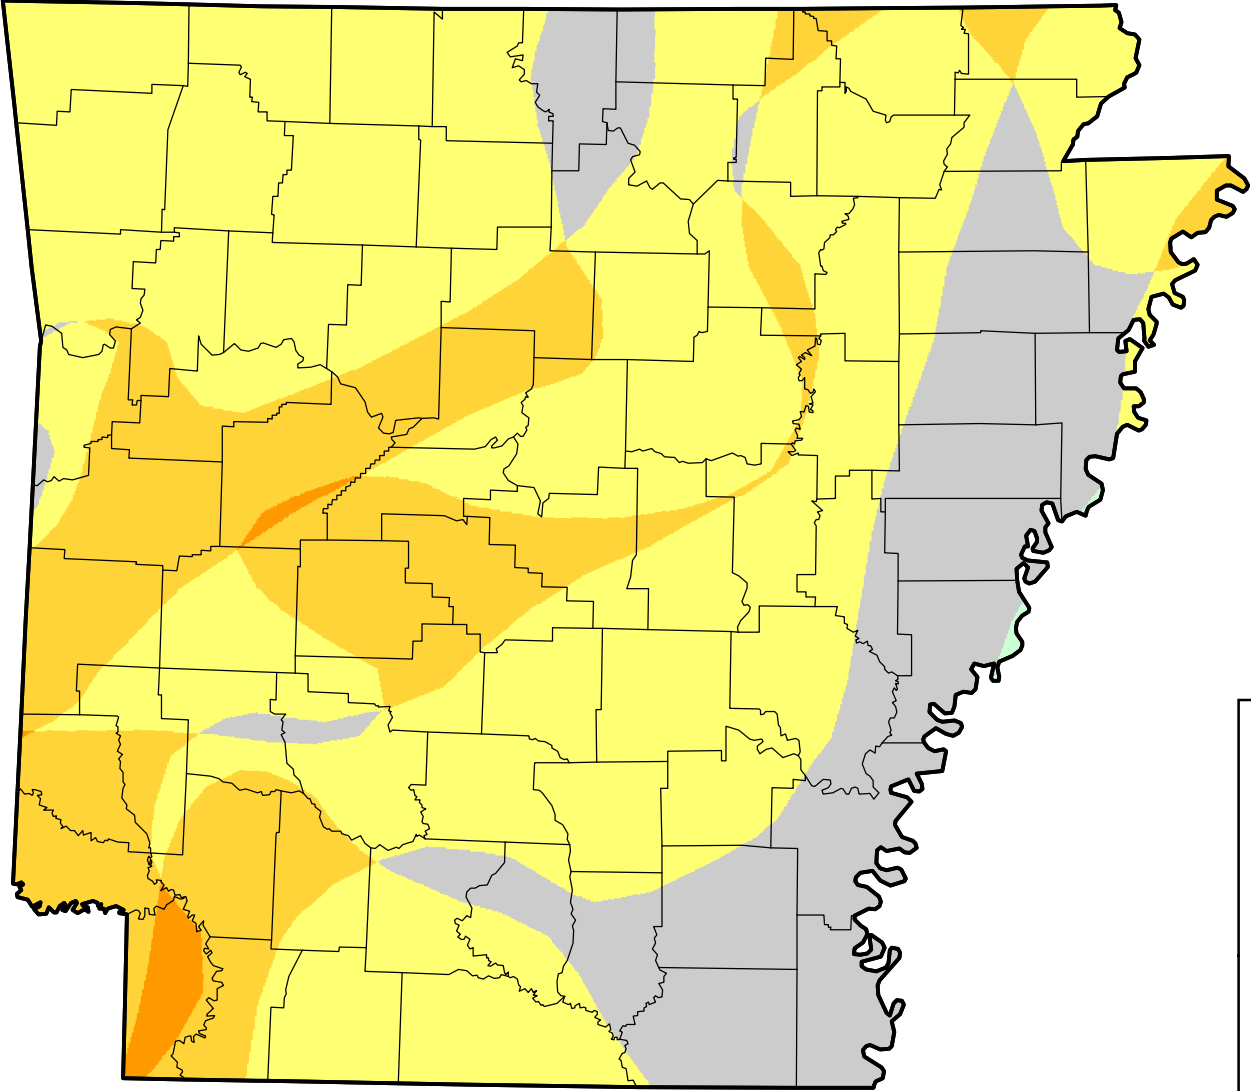

U.S. Drought Monitor Class Change - Arkansas

Start of Water Year

January 4, 2011
compared to
September 30, 2010

droughtmonitor.unl.edu

-  5 Class Degradation
-  4 Class Degradation
-  3 Class Degradation
-  2 Class Degradation
-  1 Class Degradation
-  No Change
-  1 Class Improvement
-  2 Class Improvement
-  3 Class Improvement
-  4 Class Improvement
-  5 Class Improvement