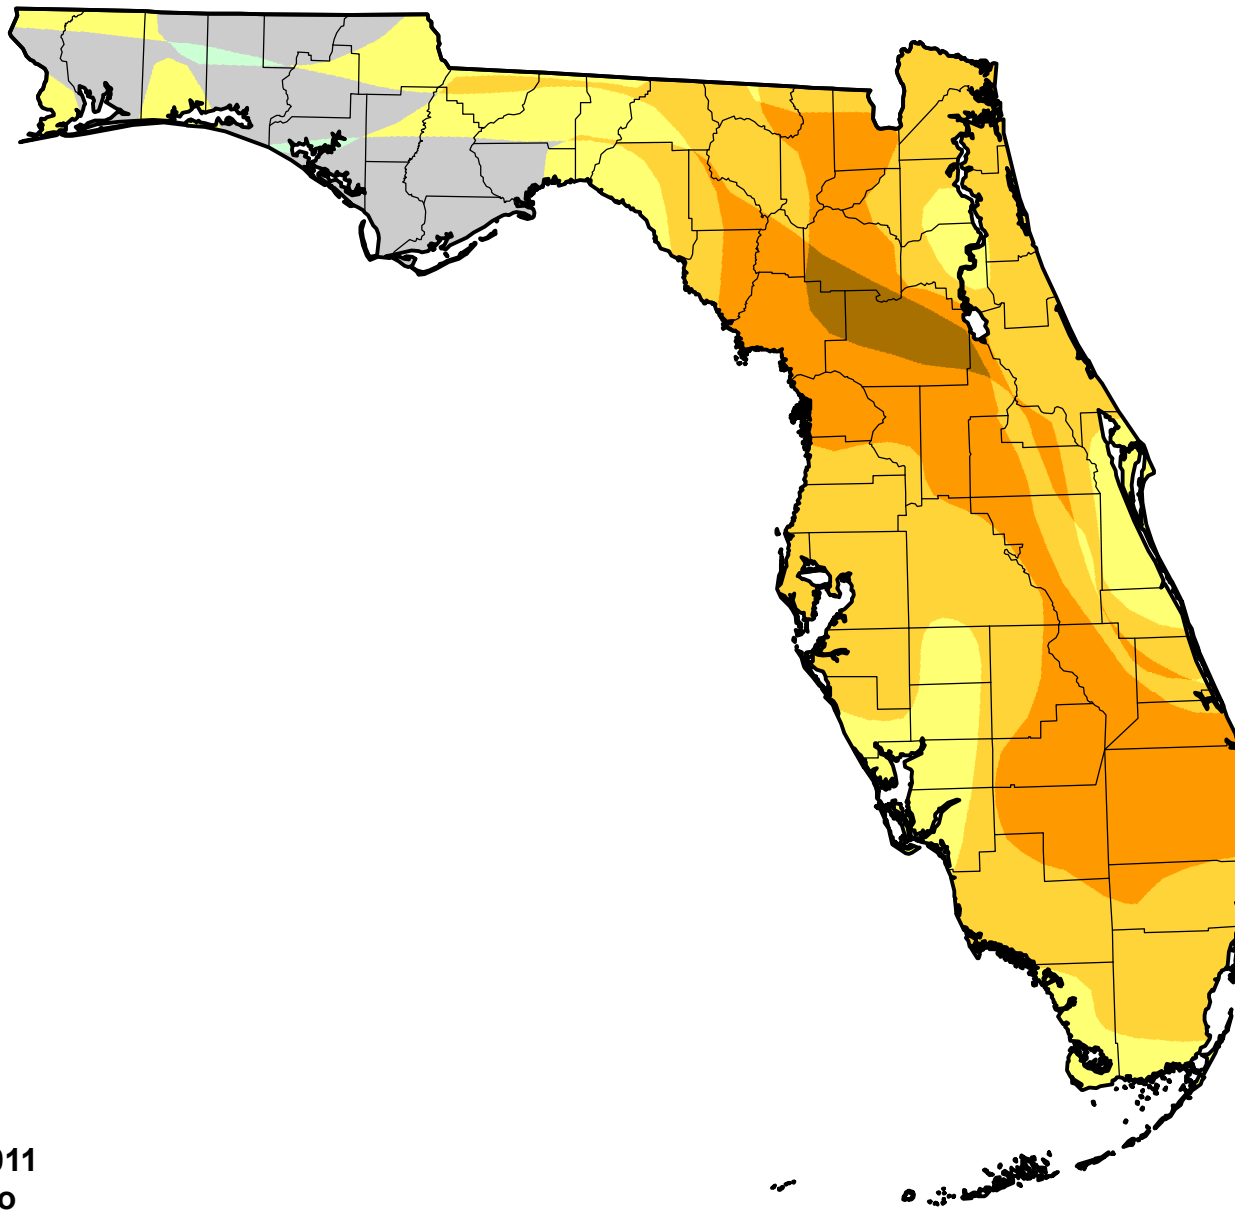

U.S. Drought Monitor Class Change - Florida

13 Week

January 4, 2011
compared to
October 7, 2010

droughtmonitor.unl.edu

- | | |
|---|---------------------|
|  | 5 Class Degradation |
|  | 4 Class Degradation |
|  | 3 Class Degradation |
|  | 2 Class Degradation |
|  | 1 Class Degradation |
|  | No Change |
|  | 1 Class Improvement |
|  | 2 Class Improvement |
|  | 3 Class Improvement |
|  | 4 Class Improvement |
|  | 5 Class Improvement |