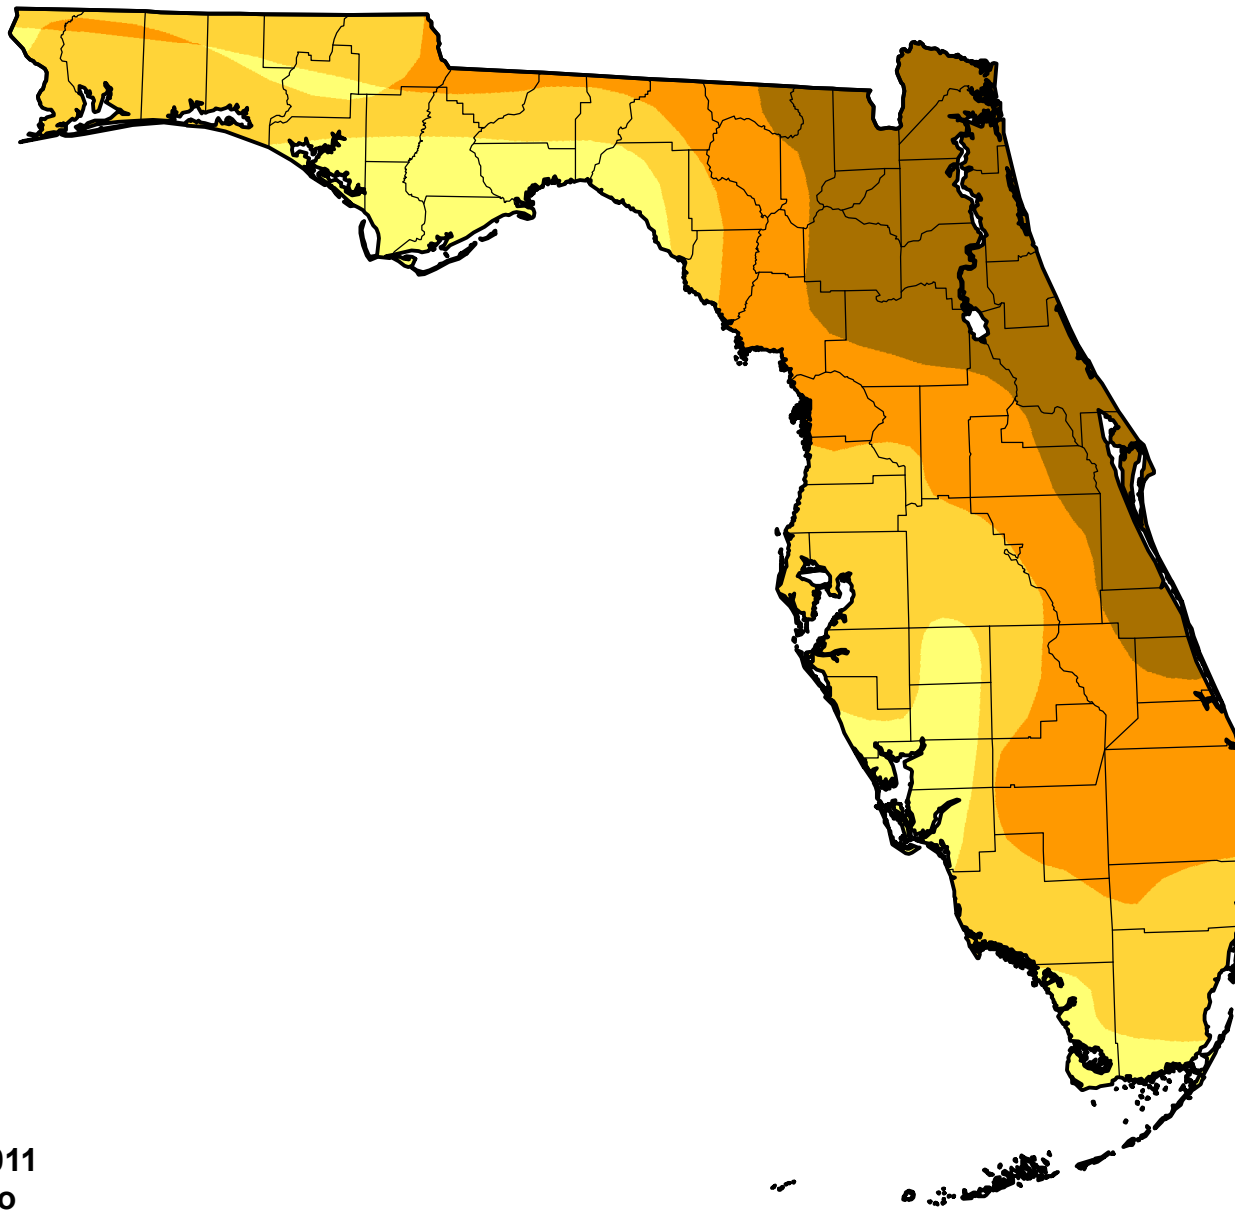

U.S. Drought Monitor Class Change - Florida

26 Week

January 4, 2011
compared to
July 8, 2010

droughtmonitor.unl.edu

- | | |
|---------------------------------------------------------------------------------------|---------------------|
|  | 5 Class Degradation |
|  | 4 Class Degradation |
|  | 3 Class Degradation |
|  | 2 Class Degradation |
|  | 1 Class Degradation |
|  | No Change |
|  | 1 Class Improvement |
|  | 2 Class Improvement |
|  | 3 Class Improvement |
|  | 4 Class Improvement |
|  | 5 Class Improvement |