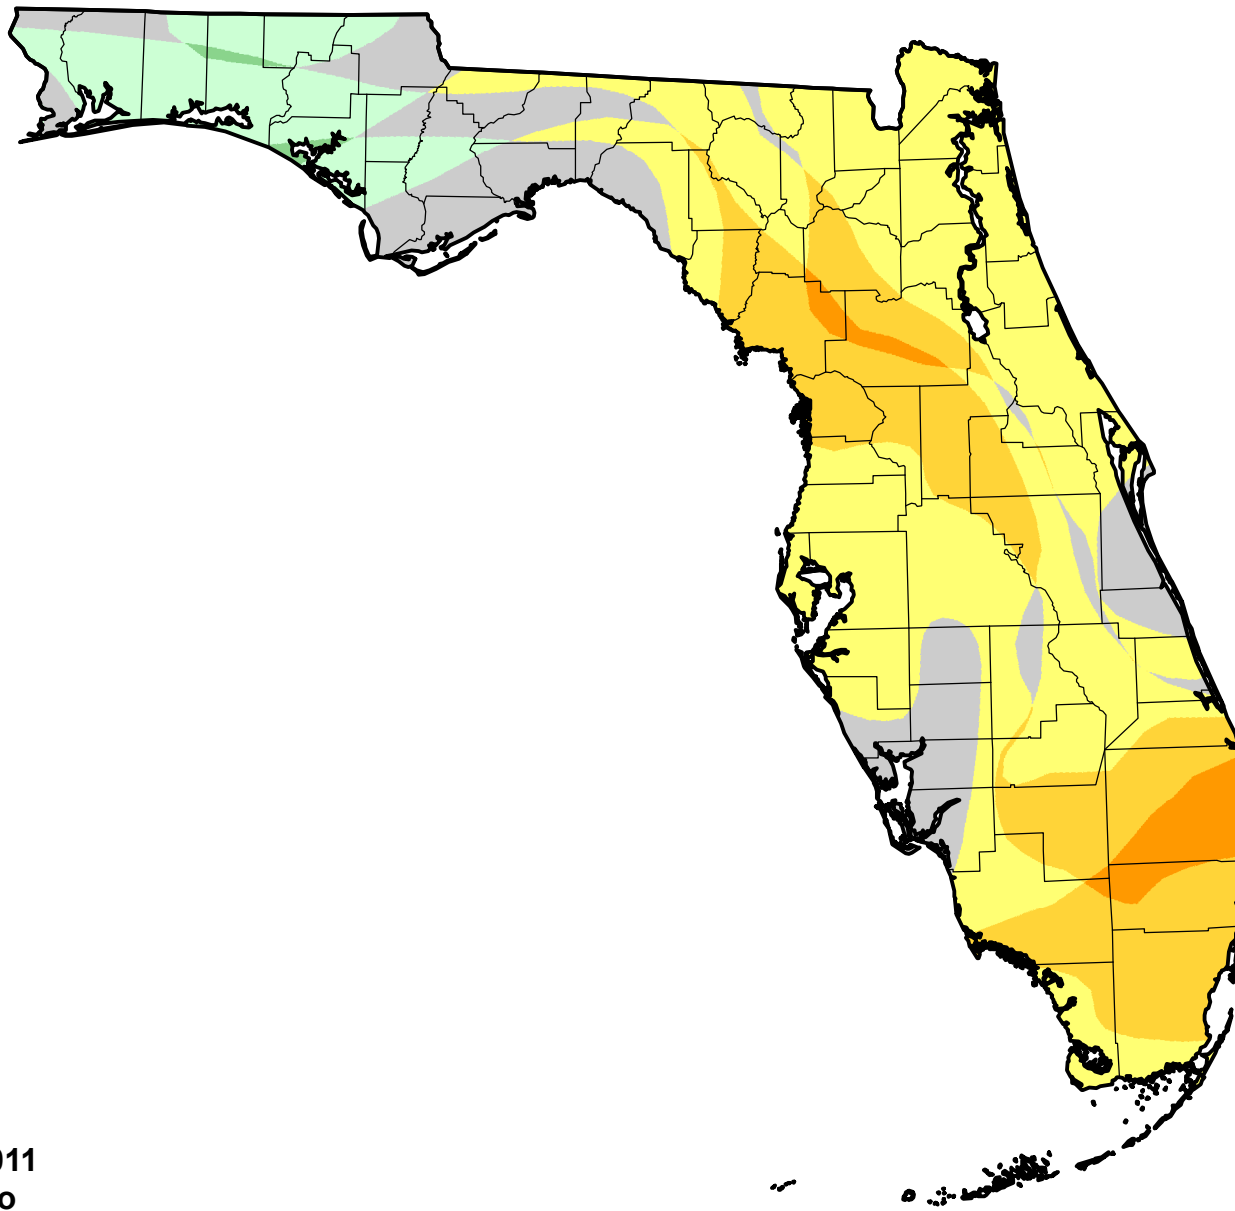

U.S. Drought Monitor Class Change - Florida

8 Week

January 4, 2011
compared to
November 11, 2010

droughtmonitor.unl.edu

- | | |
|---|---------------------|
|  | 5 Class Degradation |
|  | 4 Class Degradation |
|  | 3 Class Degradation |
|  | 2 Class Degradation |
|  | 1 Class Degradation |
|  | No Change |
|  | 1 Class Improvement |
|  | 2 Class Improvement |
|  | 3 Class Improvement |
|  | 4 Class Improvement |
|  | 5 Class Improvement |