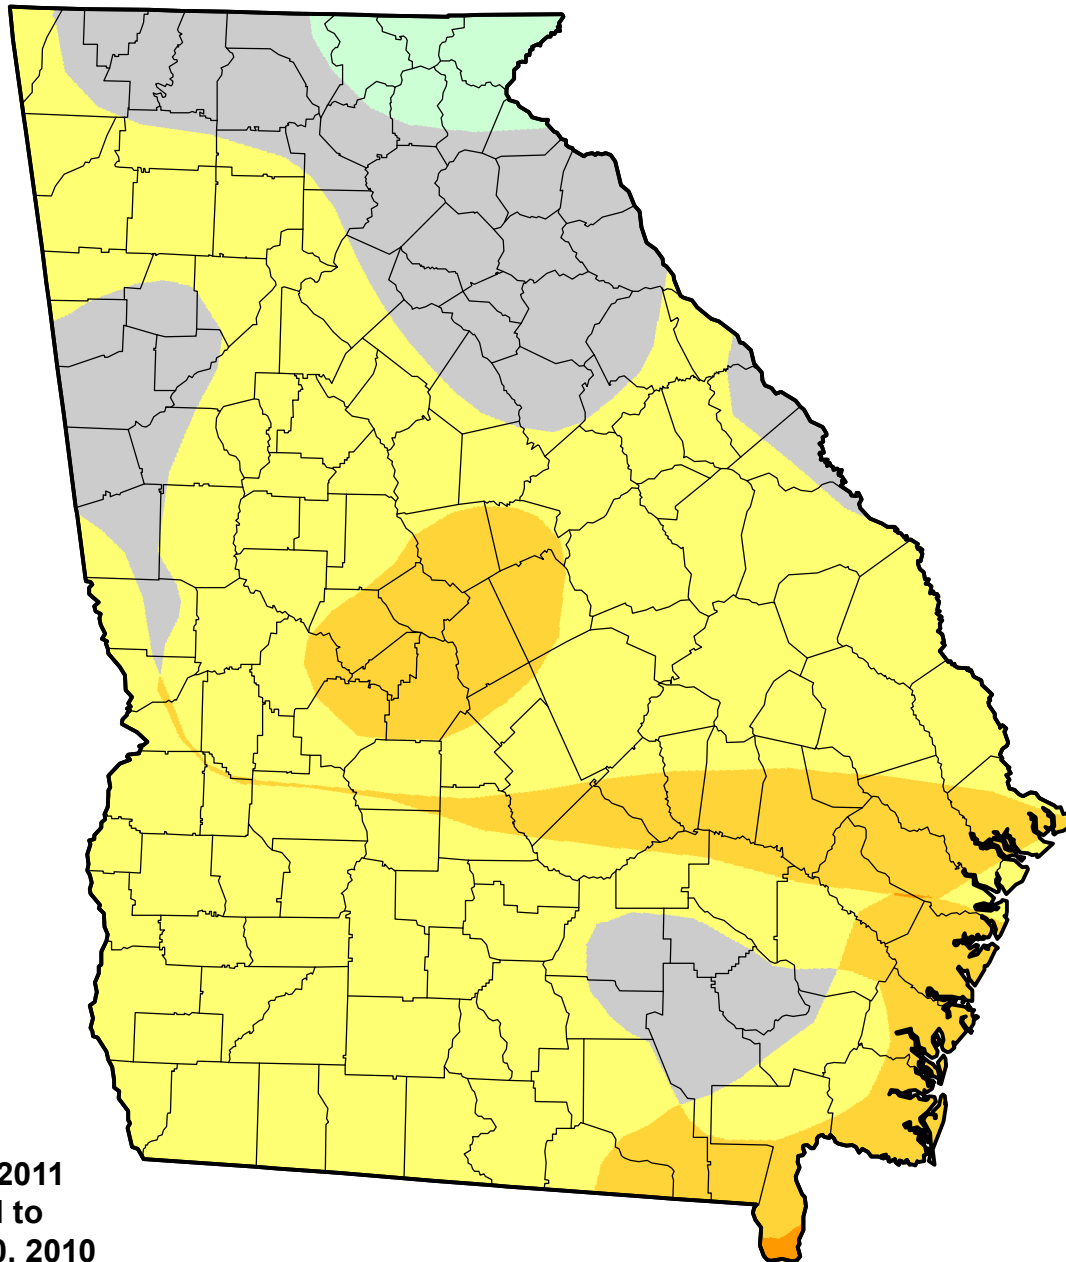

# U.S. Drought Monitor Class Change - Georgia

## Start of Water Year

January 4, 2011  
compared to  
September 30, 2010

[droughtmonitor.unl.edu](http://droughtmonitor.unl.edu)

-  5 Class Degradation
-  4 Class Degradation
-  3 Class Degradation
-  2 Class Degradation
-  1 Class Degradation
-  No Change
-  1 Class Improvement
-  2 Class Improvement
-  3 Class Improvement
-  4 Class Improvement
-  5 Class Improvement