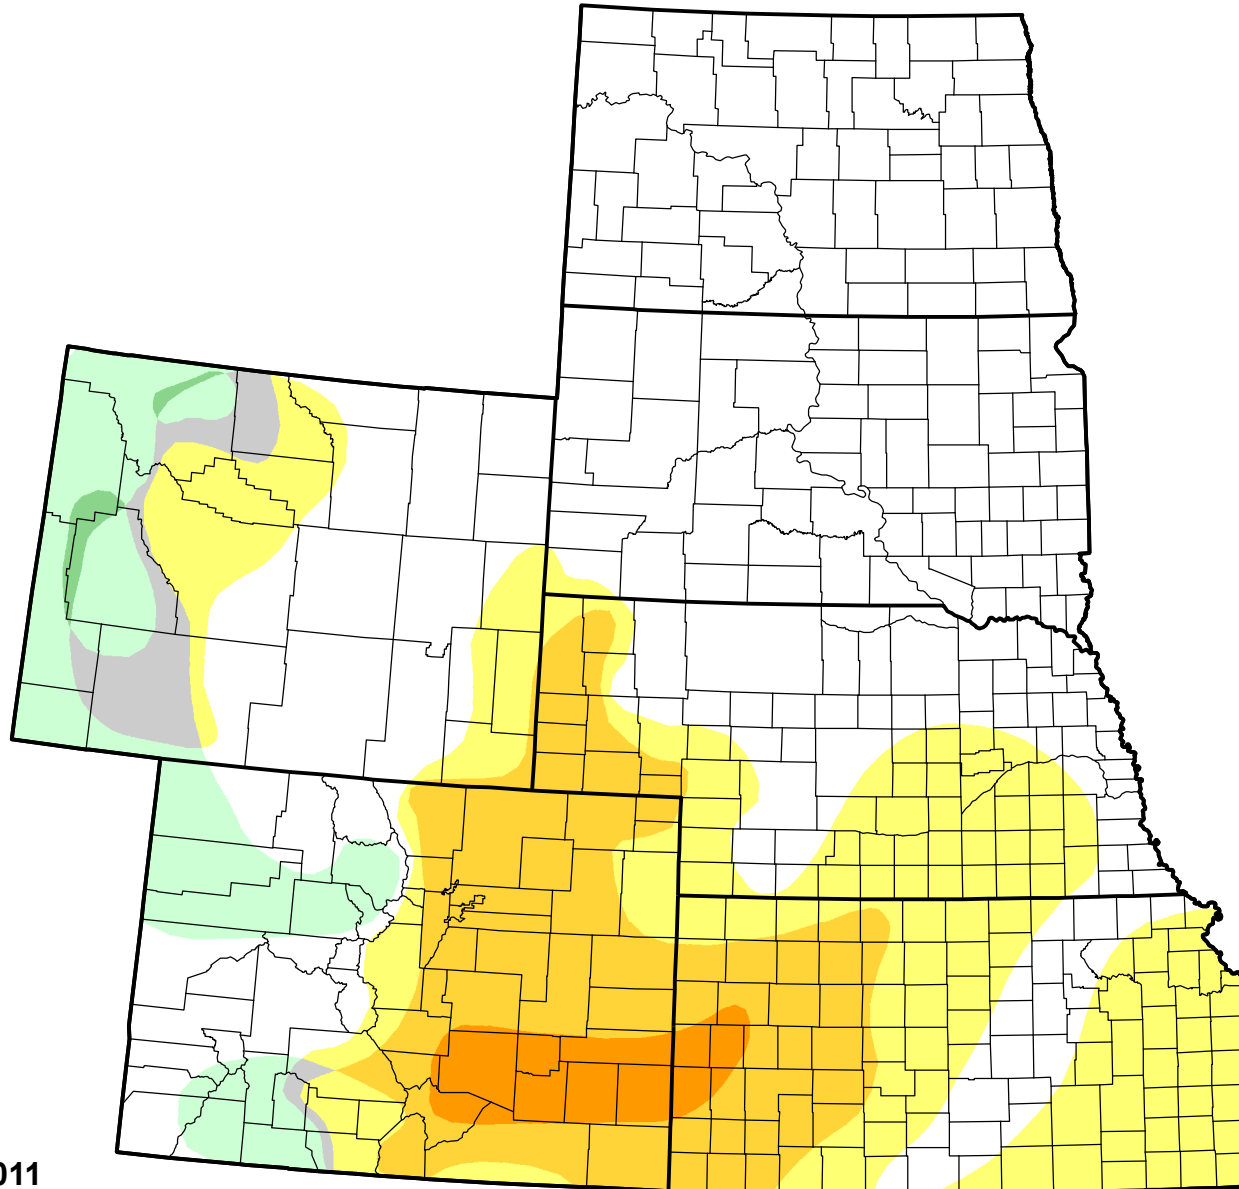

# U.S. Drought Monitor Class Change - High Plains

## 26 Week

January 4, 2011  
compared to  
July 8, 2010

[droughtmonitor.unl.edu](http://droughtmonitor.unl.edu)

-  5 Class Degradation
-  4 Class Degradation
-  3 Class Degradation
-  2 Class Degradation
-  1 Class Degradation
-  No Change
-  1 Class Improvement
-  2 Class Improvement
-  3 Class Improvement
-  4 Class Improvement
-  5 Class Improvement