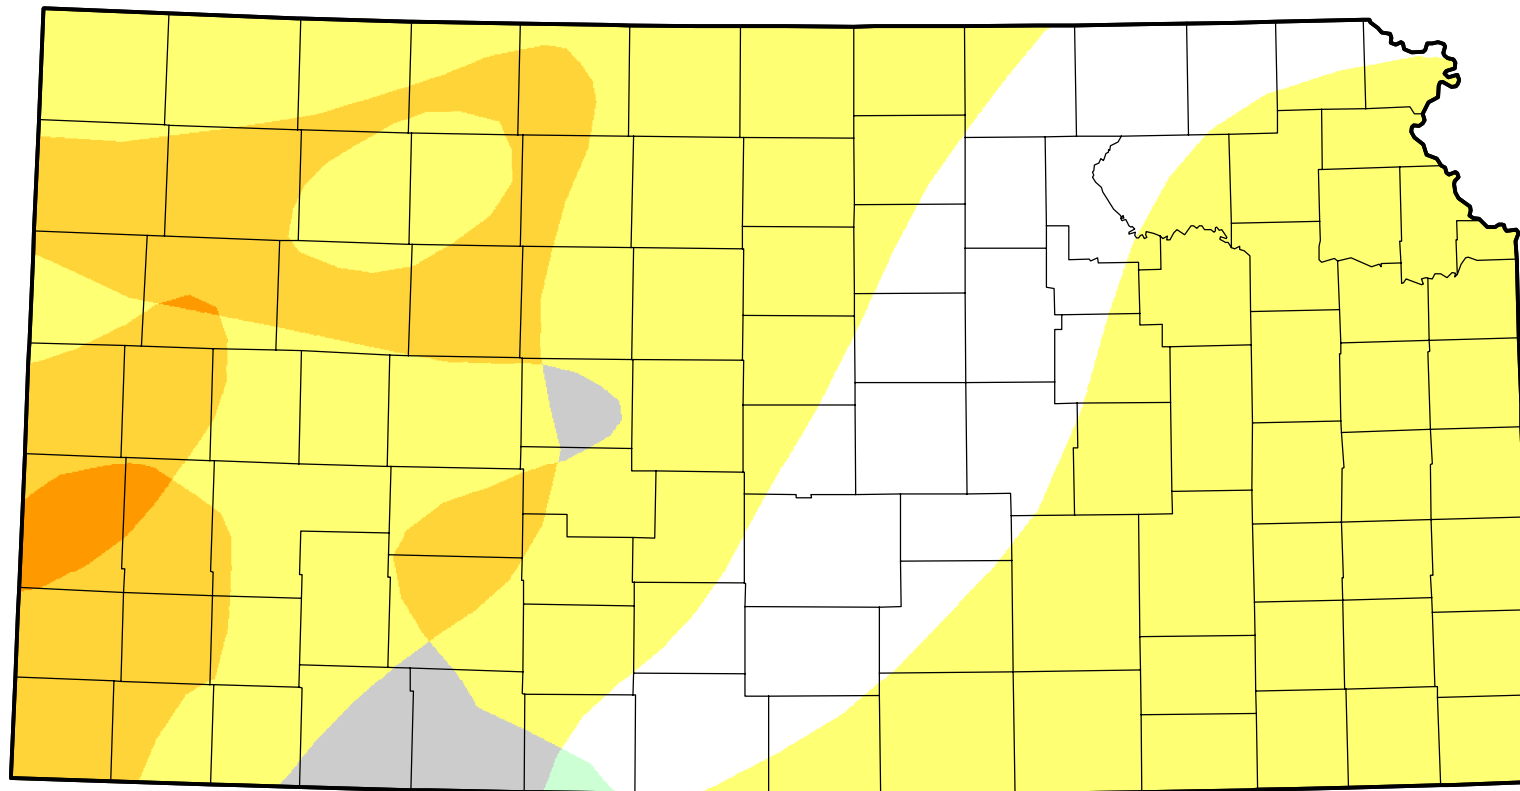

U.S. Drought Monitor Class Change - Kansas

13 Week

January 4, 2011
compared to
October 7, 2010

droughtmonitor.unl.edu

-  5 Class Degradation
-  4 Class Degradation
-  3 Class Degradation
-  2 Class Degradation
-  1 Class Degradation
-  No Change
-  1 Class Improvement
-  2 Class Improvement
-  3 Class Improvement
-  4 Class Improvement
-  5 Class Improvement