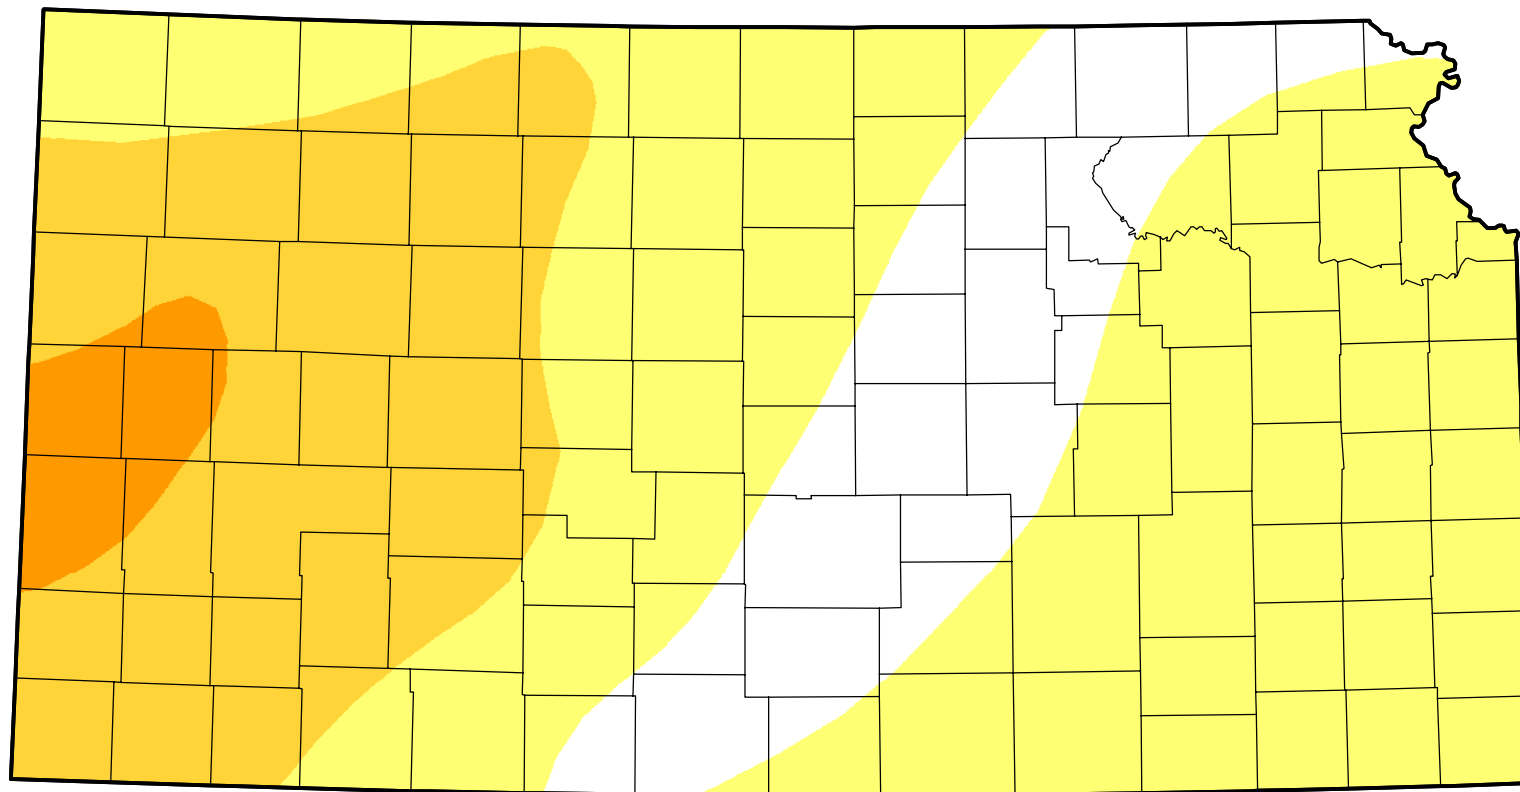

U.S. Drought Monitor Class Change - Kansas

52 Week

January 4, 2011
compared to
January 7, 2010

droughtmonitor.unl.edu

-  5 Class Degradation
-  4 Class Degradation
-  3 Class Degradation
-  2 Class Degradation
-  1 Class Degradation
-  No Change
-  1 Class Improvement
-  2 Class Improvement
-  3 Class Improvement
-  4 Class Improvement
-  5 Class Improvement