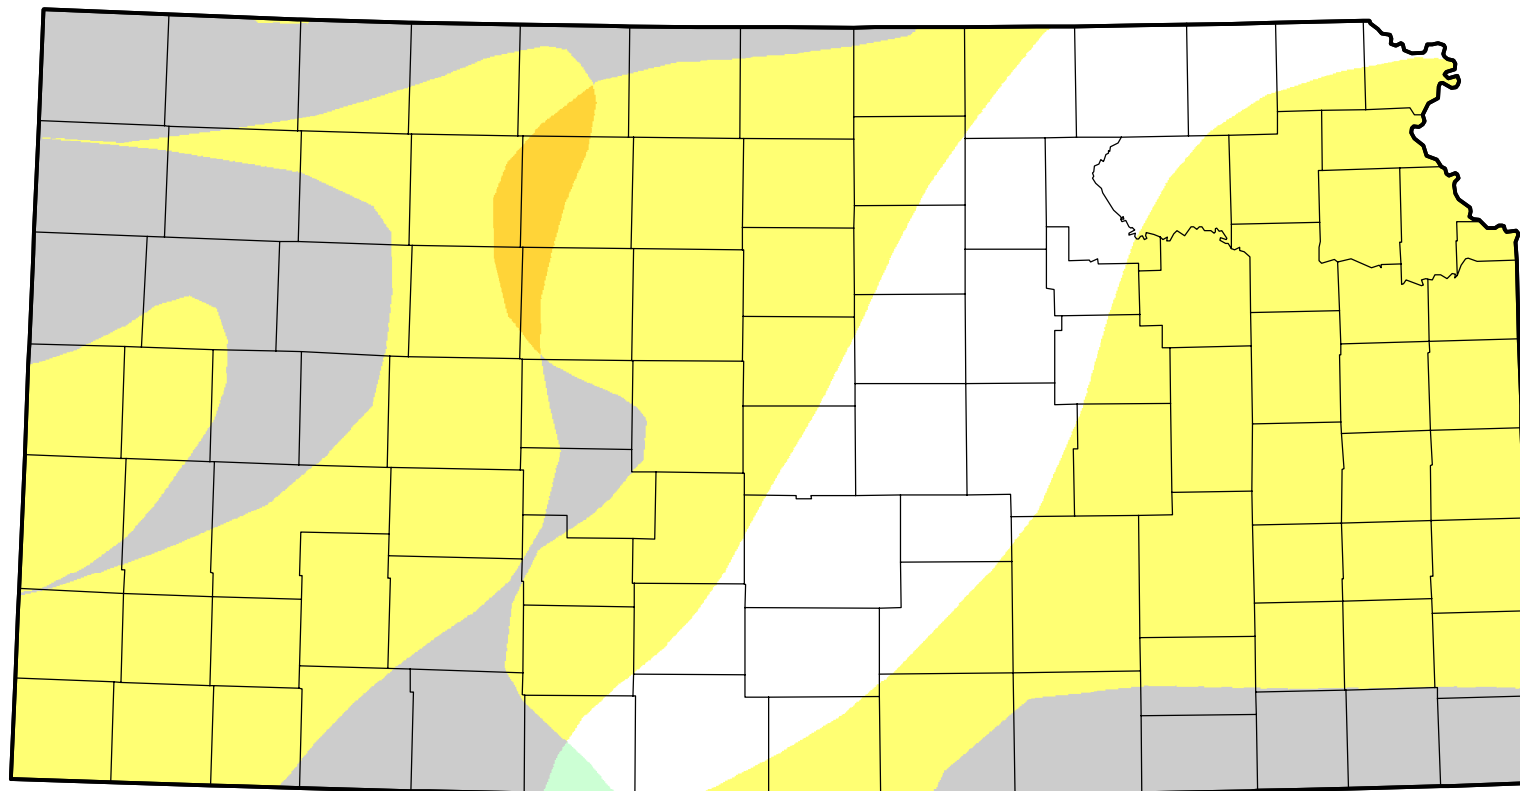

# U.S. Drought Monitor Class Change - Kansas

## 8 Week

January 4, 2011  
compared to  
November 11, 2010

[droughtmonitor.unl.edu](http://droughtmonitor.unl.edu)

-  5 Class Degradation
-  4 Class Degradation
-  3 Class Degradation
-  2 Class Degradation
-  1 Class Degradation
-  No Change
-  1 Class Improvement
-  2 Class Improvement
-  3 Class Improvement
-  4 Class Improvement
-  5 Class Improvement