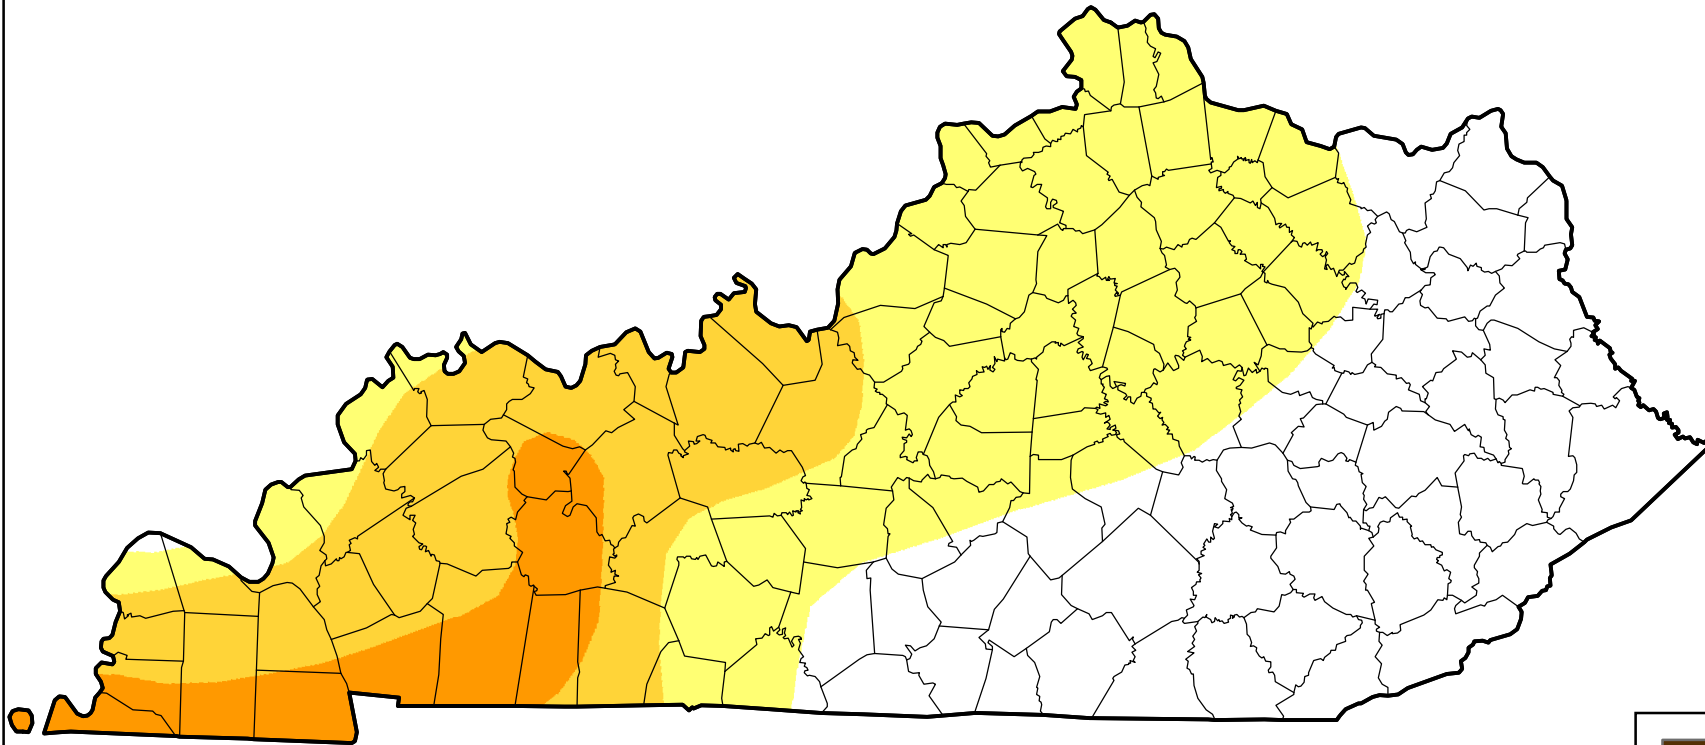

U.S. Drought Monitor Class Change - Kentucky

52 Week

January 4, 2011
compared to
January 7, 2010

droughtmonitor.unl.edu