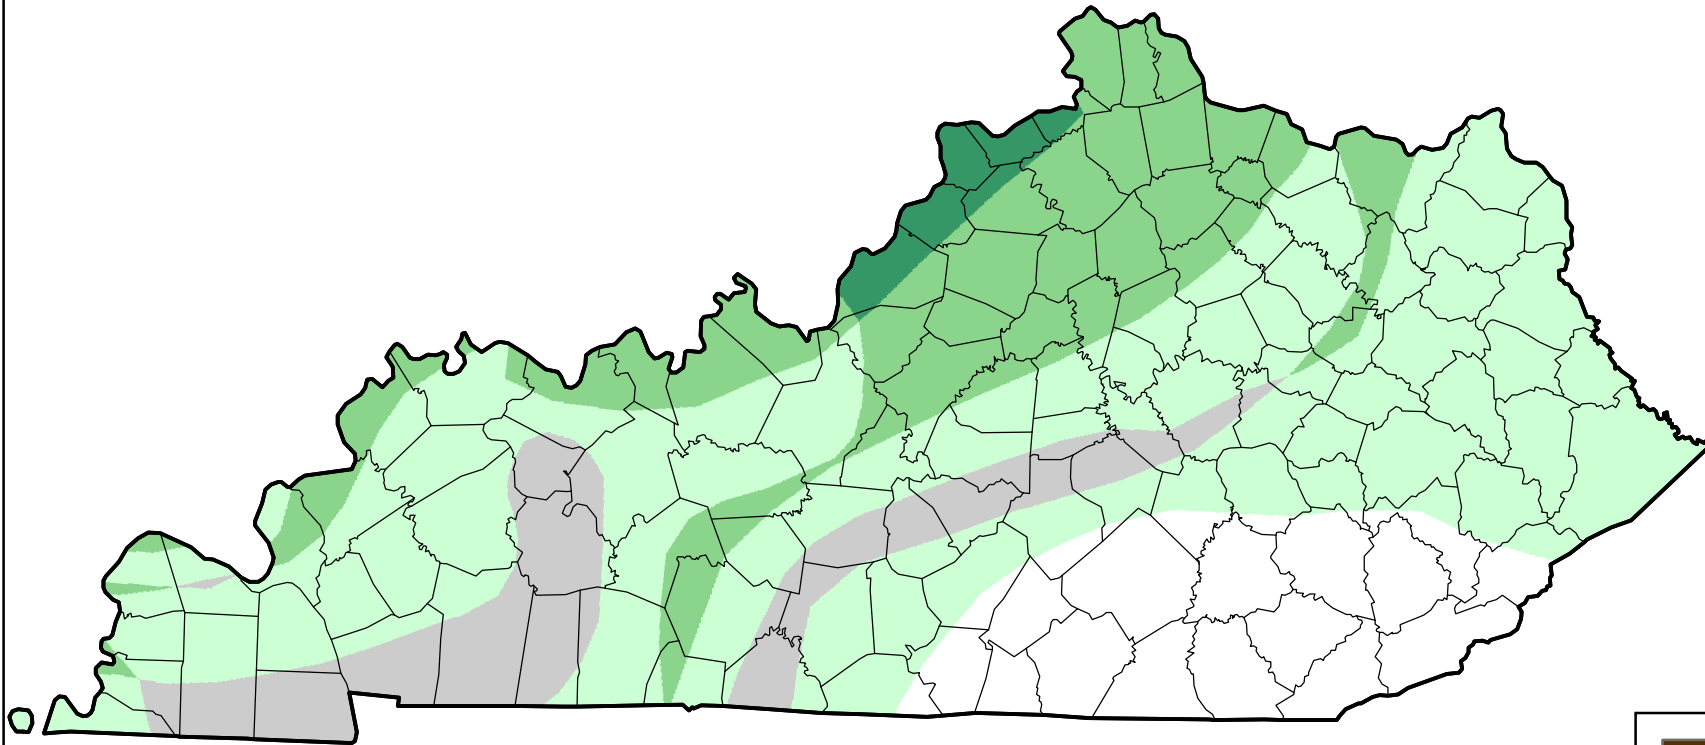

U.S. Drought Monitor Class Change - Kentucky

8 Week

January 4, 2011
compared to
November 11, 2010

droughtmonitor.unl.edu